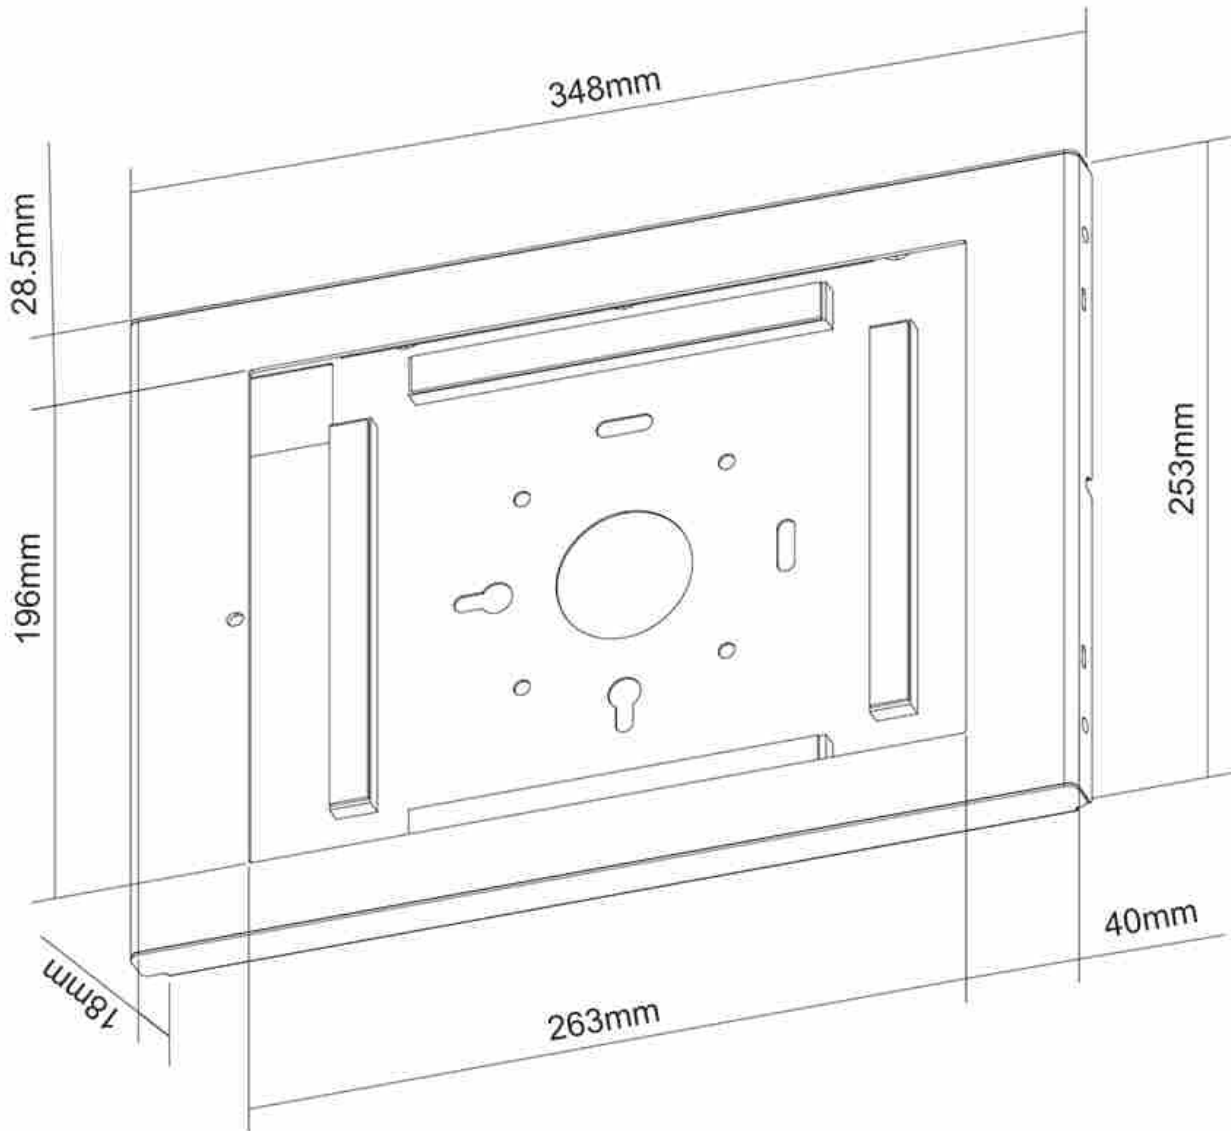

WL15-660WH1

NEOMOUNTS WALL MOUNT TABLET HOLDER

Neomounts