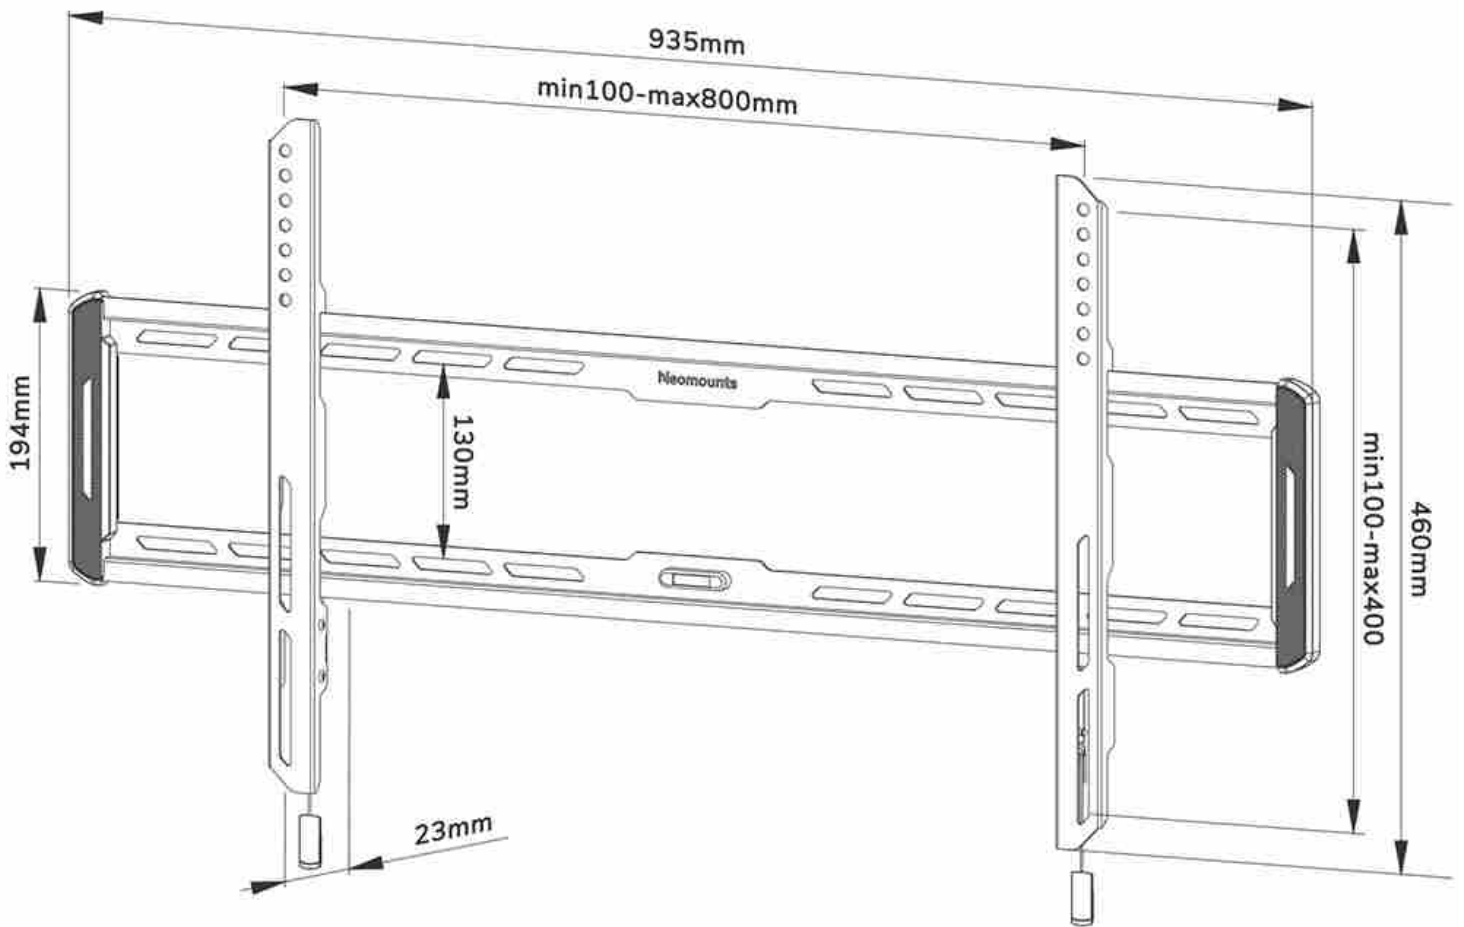

WL30-550BL18

NEOMOUNTS TV WALL MOUNT

Neomounts