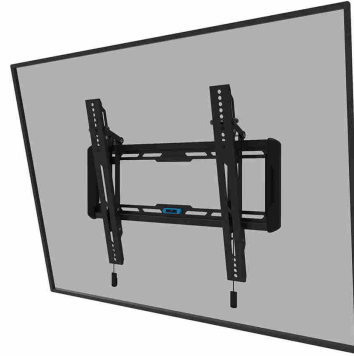

WL35-550BL14

NEOMOUNTS TV WALL MOUNT

SPECIFICATIONS

GENERAL

Min. screen size*	32 inch
Max. screen size*	75 inch
Max. weight	50 kg (per screen)
Screens	1
VESA minimum	100x100 mm
VESA maximum	400x400 mm
Distance to wall	3,3 cm

FUNCTIONALITY

Type	Tilt
Lockable	Not lockable
Tilt (degrees)	12°
Height	42,5 cm
Width	53,5 cm
Depth	3,3 cm
Adjustment type	Manual

INFORMATION

Color	Black
Main material	Steel
Warranty	5 year
EAN code	8717371448707

Neomounts

Neomounts

Neomounts WL35-550BL14 tiltable wall mount for 32-75" screens - Black

The Neomounts WL35-550BL14 LEVEL is a tiltable wall mount for flat screens up to 75" with a maximum weight capacity of 50 kg. The versatile tilt (12°) technology allows you to create the optimum viewing angle.

The LEVEL-550 wall mount has a depth of 3,3 cm and is suitable for screens that meet VESA hole pattern 100x100 to 400x400 mm.

The WL35-550BL14 features a nifty magnetic pull & release system, that allows you to attach the TV in a wink of an eye and secure the TV in safe and solid manner. Afterwards, the pull & release straps can be easily hidden behind the screen by clicking the magnet to the mount. The integrated spirit level assures easy installation of the mount.