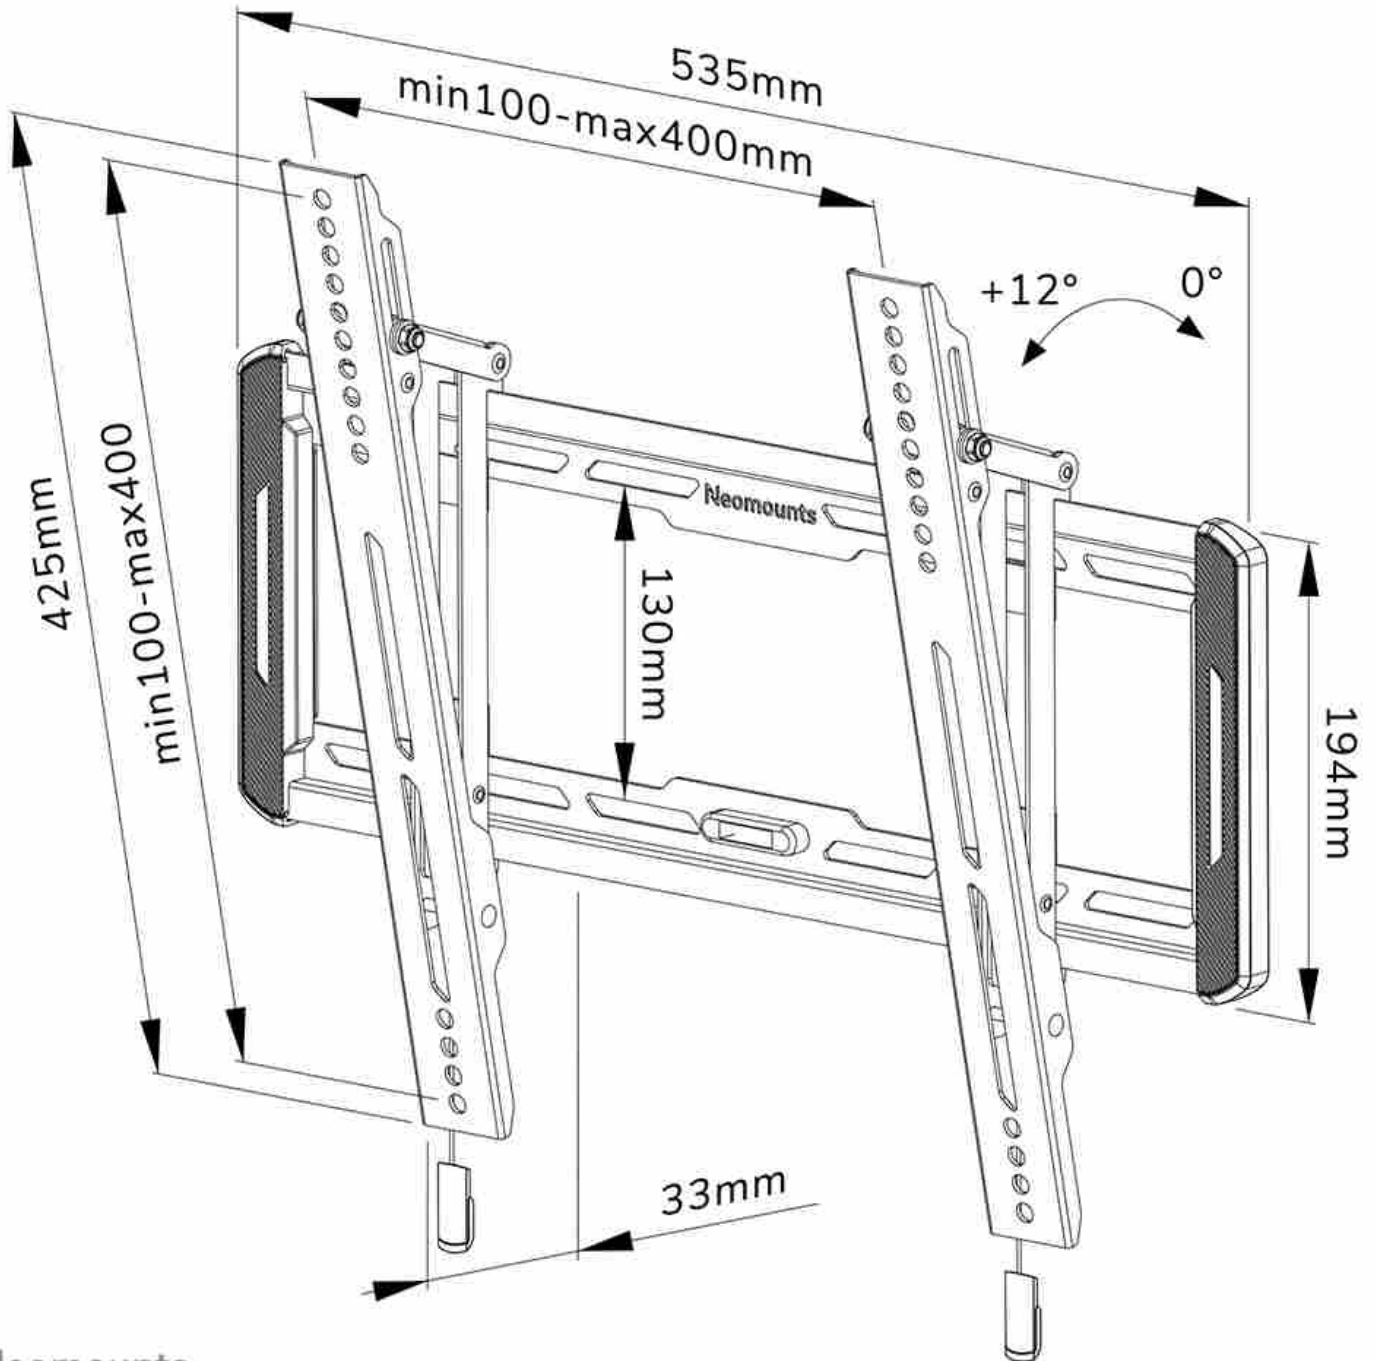

WL35-550BL14

NEOMOUNTS TV WALL MOUNT

Neomounts