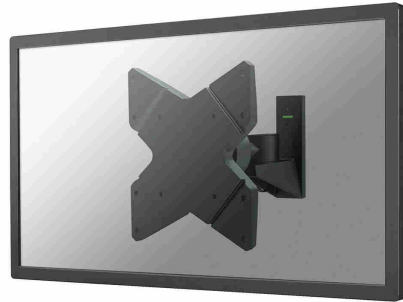

FPMA-W815

NEOMOUNTS TV/MONITOR WALL MOUNT

SPECIFICATIONS

GENERAL

Min. screen size*	10 inch
Max. screen size*	40 inch
Min. weight	0 kg (per screen)
Max. weight	20 kg (per screen)
Screens	1
VESA minimum	75x75 mm
VESA maximum	200x200 mm
Distance to wall	9 cm

Neomounts

Neomounts

Neomounts TV/Monitor Wall Mount (2 pivots & tiltable) for 10"-40" Screen - Black

The Neomounts wall mount, model FPMA-W815 is a tilt-, swivel and rotatable wall mount for flat screens up to 40". This mount is a great choice when you want the ultimate viewing flexibility with your flat screen. Effortless pull the display out from the wall, position it in almost any direction, turn it around corners and then smoothly return it to the wall when finished.

Neomounts' tilt (30°), rotate (360°) and swivel (180°) technology allows the mount to change to any viewing angle to fully benefit from the capabilities of the flat screen. The mount is 9 centimetres deep.

Neomounts FPMA-W815 has one pivot point and is suitable for screens up to 40" (102 cm). The weight capacity of this product is 20 kg. The wall mount is suitable for screens that meet VESA hole pattern 75x75 to 200x200mm. Different hole patterns can be covered using Neomounts VESA adapter plates.