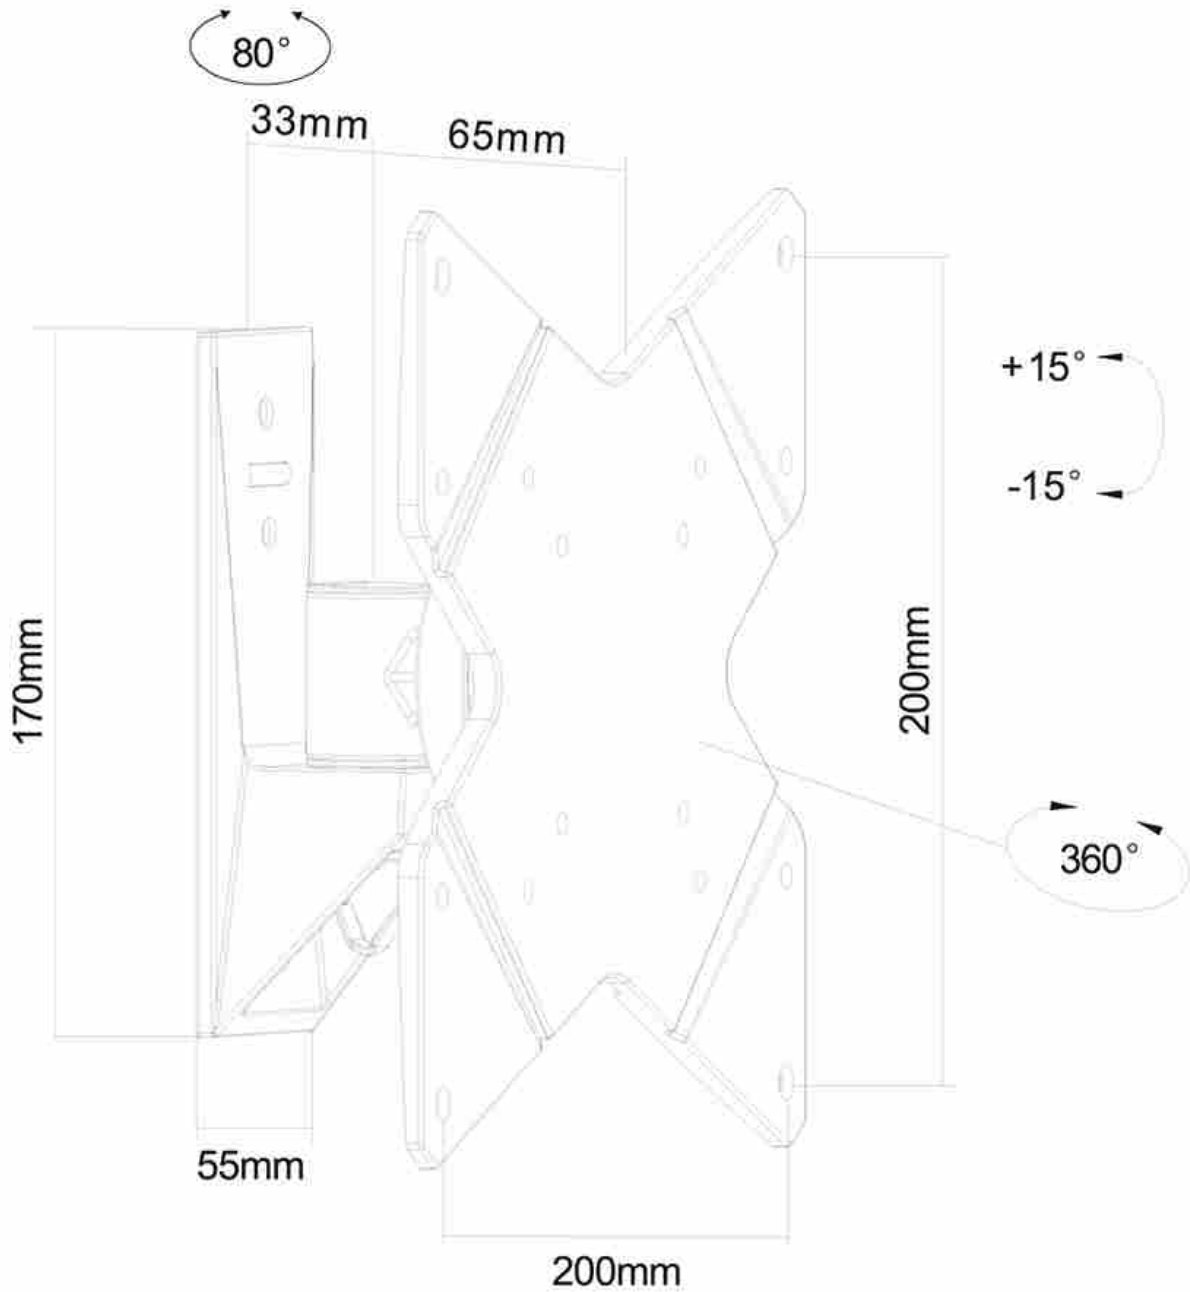

FPMA-W815

NEOMOUNTS TV/MONITOR WALL MOUNT

Neomounts