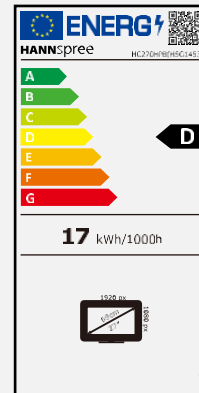

### OTHER FEATURES

Ultra  
Slim

Tilt

Low Blue  
Light  
Mode

Flicker  
Free

Display Size	68,6cm / 27" Diagonal
Panel Type	LED Backlight TN Panel
Aspect Ratio	16:9
Resolution (H x V)	1920 x 1080 Full HD
Brightness (Typ.)	250cd/m <sup>2</sup>
Contrast (Typ.)	1.000:1 (Typical)
Contrast (Active)	10M:1 (Active)
Viewing Angle L/R: U/D	170° H – 160° V (CR >10)
Response Time	5 msec
Pixel Pitch	0,3114 (H) x 0,3114 (V) mm
Panel Surface	Anti-Glare, Haze level 25%; Hard Coating 3H
Display Colors	16.7M Colors
Horizontal Frequency	30 – 83 kHz
Vertical Frequency	56 – 75 Hz
Max Display Frequency	1920 x 1080 @ 60Hz
Input 1	D-Sub (VGA)
Input 2	HDMI 1.4
Input 3	Audio In
Buil-in Speakers	Yes, 2W x 2
Power Consumption	On: 17W; Standby: 0,3W; Off: 0,3W
Power Range	External PSU DC: 12V – 4A Input: AC 100 ~ 240 Volt; 50 ~ 60 Hz
Product Dimensions	613,9 x 195,7 x 459,1 mm with stand (W x D x H) 613,9 x 40,7 x 358,7 mm without stand (W x D x H)
Packing Dimensions	675 x 101 x 431 mm (W x D x H)
Net / Gross Weight	3,65 Kg / 5,25 Kg

VESA Mounting	100 x 100 mm
Monitor Stand	Fixed Stand
Tilt / Kensington Lock	-5° ~ +10° (±2°) / Yes
Pivot / Swivel	- / -
Controls	MENU / EXIT / ▲ / ▼ / POWER
Color	Warm / Nature / Cool / User Modes
Preset Mode	Standard, ECO, Movie, Game Modes
Bezel & Color Plan	Front Bezel, Rear Cover: Black Color Base and Stand: Black Color
On Screen Display	7 OSD Languages
Accessory	Power Adaptor; Power Cable (1,5m); HDMI Cable (1,5m); Quick Start Guide; Warranty Card
Other Features	Low Blue Light Mode / Flicker Free

Supplier's Name	HANNspree
Model Name	HC270HPB
Energy efficiency class for standard Dynamic Range (SDR)	D
Annual Energy Power Consumption (kWh/1000h)	17 kWh/1000h
On mode power demand for Standard Dynamic Range (SDR)	17 W
Off mode power demand (W)	0,3 W
Standby mode power demand (W)	0,3 W
Screen Diagonal (cm / inches)	68,6cm / 27"
Resolution	1920 x 1080