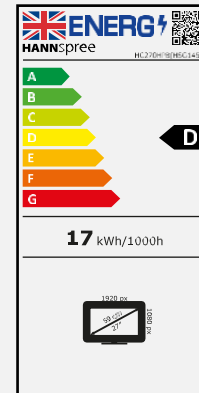

### OTHER FEATURES

Ultra  
Slim

Tilt

Low Blue  
Light  
Mode

Flicker  
Free

Display Size	68,6cm / 27" Diagonal
Panel Type	LED Backlight TN Panel
Aspect Ratio	16:9
Resolution (H x V)	1920 x 1080 Full HD
Brightness (Typ.)	250cd/m <sup>2</sup>
Contrast (Typ.)	1.000:1 (Typical)
Contrast (Active)	10M:1 (Active)
Viewing Angle L/R: U/D	170° H – 160° V (CR >10)
Response Time	5 msec
Pixel Pitch	0,3114 (H) x 0,3114 (V) mm
Panel Surface	Anti-Glare, Haze level 25%; Hard Coating 3H
Display Colors	16.7M Colors
Horizontal Frequency	30 – 83 kHz
Vertical Frequency	56 – 75 Hz
Max Display Frequency	1920 x 1080 @ 60Hz
Input 1	D-Sub (VGA)
Input 2	HDMI 1.4
Input 3	Audio In
Buil-in Speakers	Yes, 2W x 2
Power Consumption	On: 17W; Standby: 0,3W; Off: 0,3W
Power Range	External PSU DC: 12V – 4A Input: AC 100 ~ 240 Volt; 50 ~ 60 Hz
Product Dimensions	613,9 x 195,7 x 459,1 mm with stand (W x D x H) 613,9 x 40,7 x 358,7 mm without stand (W x D x H)
Packing Dimensions	675 x 101 x 431 mm (W x D x H)
Net / Gross Weight	3,65 Kg / 5,25 Kg

VESA Mounting	100 x 100 mm
Monitor Stand	Fixed Stand
Tilt / Kensington Lock	-5° ~ +10° (±2°) / Yes
Pivot / Swivel	- / -
Controls	MENU / EXIT / ▲ / ▼ / POWER
Color	Warm / Nature / Cool / User Modes
Preset Mode	Standard, ECO, Movie, Game Modes
Bezel & Color Plan	Front Bezel, Rear Cover: Black Color Base and Stand: Black Color
On Screen Display	7 OSD Languages
Accessory	Power Adaptor; Power Cable (1,5m); HDMI Cable (1,5m); Quick Start Guide; Warranty Card
Other Features	Low Blue Light Mode / Flicker Free

Supplier's Name	HANNspree
Model Name	HC270HPB
Energy efficiency class for standard Dynamic Range (SDR)	D
Annual Energy Power Consumption (kWh/1000h)	17 kWh/1000h
On mode power demand for Standard Dynamic Range (SDR)	17 W
Off mode power demand (W)	0,3 W
Standby mode power demand (W)	0,3 W
Screen Diagonal (cm / inches)	68,6cm / 27"
Resolution	1920 x 1080