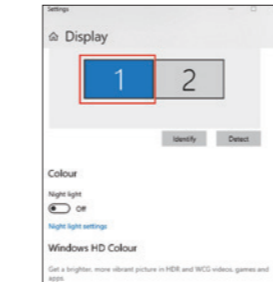

* The VGA Port is not compatible in Multi-screen Mode under MacOS

DISPLAY SETTING (WINDOWS)

1. Right click on the desktop then select "Display settings". (fig 1)
2. In "Display", select either Monitor 1 or 2 (or 3). (fig 2)

fig 1

fig 2

3. Click on "Multiple displays", then select the option that suits you in the drop-down menu to setup your display (fig 3).

fig 3

DISPLAY SETTING (MAC OS)

1. Go to "System Preferences" then select "Displays". (fig 1)