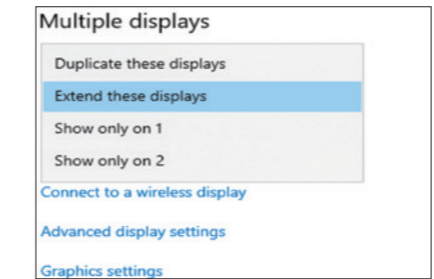

* The VGA Port is not compatible in Multi-screen Mode under MacOS

DISPLAY SETTING (WINDOWS)

1. Right click on the desktop then select "Display settings". (fig 1)
2. In "Display", select either Monitor 1 or 2 (or 3). (fig 2)

fig 1

fig 2

3. Click on "Multiple displays", then select the option that suits you in the drop-down menu to setup your display (fig 3).

fig 3

DISPLAY SETTING (MAC OS)

1. Go to "System Preferences" then select "Displays". (fig 1)

fig 1

2. Extended Desktop Mode: Select the "Arrangement" tab then adjust the screens (fig 2).

fig 2

2. Mirror Mode : Check the "Mirror Display" box then adjust the screens (fig 3).

fig 3

DECLARATION OF CONFORMITY