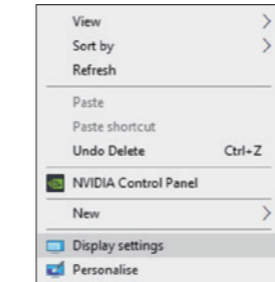

* The VGA Port is not compatible in Multi-screen Mode under MacOS

DISPLAY SETTING (WINDOWS)

1. Right click on the desktop then select "Display settings". (fig 1)
2. In "Display", select either Monitor 1 or 2 (or 3). (fig 2)