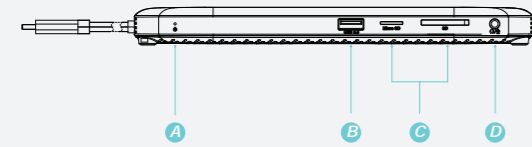

Contact: info@urban-factory.com
Tel: +33 (0)1 45 78 45 78

OVERVIEW

- 1 RJ45 Port Gigabits Ethernet
- 2 2 X USB-A 2.0 480 Mbps
- 3 USB-A 3.0 5 Gbps
- 4 VGA Port Full HD 1920*1080 (60Hz)
- 5 Display Port 4K 2160*3840 (30Hz)
- 6 HDMI Port 4K 2160*3840 (30Hz)
- 7 USB-C Port (input) 100W Pass through Power Connection USB-C Port Upstream
- 8 4-pole 3.5mm jack socket