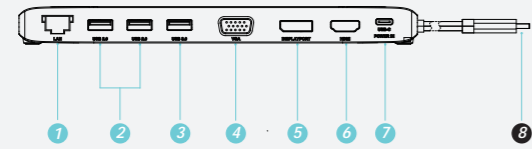

Contact: info@urban-factory.com
Tel: +33 (0)1 45 78 45 78

OVERVIEW

- 1 RJ45 Port Gigabits Ethernet
- 2 2 X USB-A 2.0 480 Mbps
- 3 USB-A 3.0 5 Gbps
- 4 VGA Port Full HD 1920*1080 (60Hz)
- 5 Display Port 4K 2160*3840 (30Hz)
- 6 HDMI Port 4K 2160*3840 (30Hz)
- 7 USB-C Port (input) 100W Pass through Power Connection USB-C Port Upstream
- 8 4-pole 3.5mm jack socket