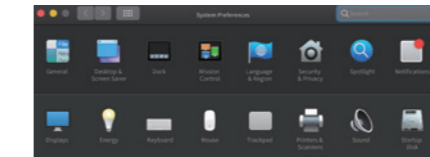

fig 1

fig 2

3. Click on "Multiple displays", then select the option that suits you in the drop-down menu to setup your display (fig 3).

fig 3

DISPLAY SETTING (MAC OS)

1. Go to "System Preferences" then select "Displays". (fig 1)