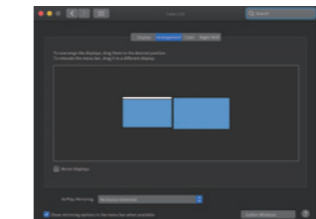

fig 1

fig 2

3. Click on "Multiple displays", then select the option that suits you in the drop-down menu to setup your display (fig 3).

fig 3

DISPLAY SETTING (MAC OS)

1. Go to "System Preferences" then select "Displays". (fig 1)

fig 1

2. Extended Desktop Mode: Select the "Arrangement" tab then adjust the screens (fig 2).

fig 2

2. Mirror Mode : Check the "Mirror Display" box then adjust the screens (fig 3).

fig 3

DECLARATION OF CONFORMITY