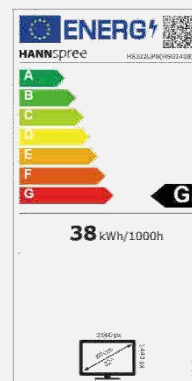

VIEWING ANGLE, VESA

178° Ultra-Wide
Viewing Angle

VESA
Wall-Mountable

OTHER FEATURES

USB 3.0
HUB

Tilt

PIP
Picture in Picture

PBP
Picture by Picture

Display Size	80cm / 31.5" Diagonal
Panel Type	TFT – LED Backlight
Aspect Ratio	16:9
Resolution (H x V)	2560 x 1440 WQHD
Brightness	350cd/m ²
Contrast (Typ.)	1.200:1 (Typical)
Contrast (Active)	80.000.000:1 (Active)
Viewing Angle L/R; U/D	178° H – 178° V (CR >10)
Response Time	5 msec (with OD)
Pixel Pitch	0,272 (H) x 0,272 (V) mm
Panel Surface	Anti-Glare
Display Colors	1.07B Colors
Horizontal Frequency	30 – 138 kHz
Vertical Frequency	48 – 75 Hz
Max Display Frequency	2560 x 1440 @ 60Hz
Input 1	HDMI 2.0
Input 2	DP 1.2
Audio I/O	Audio In (via HDMI/DP); Audio Out 3.5mm jack
Buil-in Speakers	Yes, 2W x 2; Earphone Jack
Power Consumption	On Mode: 30.91W; Sleep Mode: 0.30W; Off Mode: 0.24W (ETEC Total Energy Consumption. ENERGY STAR® Program Requirements for Displays Version 7.1)
AC Power Range	AC 100 ~ 240 Volt; 50 ~ 65 Hz
Product Dimensions	724,8 x 168,2 x 528,2 mm (W x D x H)
Packing Dimensions	806 x 146 x 514 mm (W x D x H)
Net / Gross Weight	6,6 Kg / 9,3 Kg (±0.3KG)
Bezel & Color Plan	Black texture: front bezel, back cover, arm, base

VESA Mounting	100 x 100 mm
Monitor Stand	Fixed Stand
Tilt / Kensington Lock	-5° ~ 15° / Yes
Pivot / Swivel	- / -
Controls	Menu, (-), (+), AUTO, Power
Color	9300K, 6500K, 5500K, User Modes, Low Blue Light Mode
Preset Mode	PC, Movie, Game, ECO Modes
On Screen Display	11 OSD Languages
Accessory	Power Cable (1,5m); HDMI Cable (1,5m); USB 3.0 Cable B-A (1m); Warranty Card; Quick Start Guide
Other Features	USB 3.0 HUB (1 Upstream; 4 Downstream) Picture In Picture / Picture by Picture Low Blue Light Mode / Flicker Free