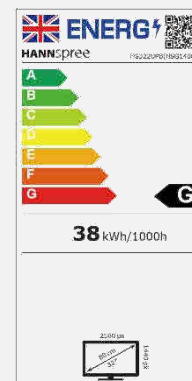

VIEWING ANGLE, VESA

178° Ultra-Wide
Viewing Angle

VESA
Wall-Mountable

OTHER FEATURES

USB 3.0
HUB

Tilt

PIP
Picture in Picture

PBP
Picture by Picture

Display Size	80cm / 31.5" Diagonal
Panel Type	TFT – LED Backlight
Aspect Ratio	16:9
Resolution (H x V)	2560 x 1440 WQHD
Brightness	350cd/m ²
Contrast (Typ.)	1.200:1 (Typical)
Contrast (Active)	80.000.000:1 (Active)
Viewing Angle L/R; U/D	178° H – 178° V (CR >10)
Response Time	5 msec (with OD)
Pixel Pitch	0,272 (H) x 0,272 (V) mm
Panel Surface	Anti-Glare
Display Colors	1.07B Colors
Horizontal Frequency	30 – 138 kHz
Vertical Frequency	48 – 75 Hz
Max Display Frequency	2560 x 1440 @ 60Hz
Input 1	HDMI 2.0
Input 2	DP 1.2
Audio I/O	Audio In (via HDMI/DP); Audio Out 3.5mm jack
Buil-in Speakers	Yes, 2W x 2; Earphone Jack
Power Consumption	On Mode: 30.91W; Sleep Mode: 0.30W; Off Mode: 0.24W (ETEC Total Energy Consumption. ENERGY STAR® Program Requirements for Displays Version 7.1)
AC Power Range	AC 100 ~ 240 Volt; 50 ~ 65 Hz
Product Dimensions	724,8 x 168,2 x 528,2 mm (W x D x H)
Packing Dimensions	806 x 146 x 514 mm (W x D x H)
Net / Gross Weight	6,6 Kg / 9,3 Kg (±0.3KG)
Bezel & Color Plan	Black texture: front bezel, back cover, arm, base

VESA Mounting	100 x 100 mm
Monitor Stand	Fixed Stand
Tilt / Kensington Lock	-5° ~ 15° / Yes
Pivot / Swivel	- / -
Controls	Menu, (-), (+), AUTO, Power
Color	9300K, 6500K, 5500K, User Modes, Low Blue Light Mode
Preset Mode	PC, Movie, Game, ECO Modes
On Screen Display	11 OSD Languages
Accessory	Power Cable (1,5m); HDMI Cable (1,5m); USB 3.0 Cable B-A (1m); Warranty Card; Quick Start Guide
Other Features	USB 3.0 HUB (1 Upstream; 4 Downstream) Picture In Picture / Picture by Picture Low Blue Light Mode / Flicker Free