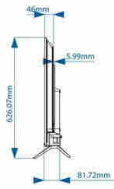

Dimensions

- Set dimensions (W x H x D): 970 x 562,5 x 78/82 mm
- Set dimensions with stand (W x H x D): 970 x 626 x 194 mm
- Product weight: 7.2 kg
- Product weight (+stand): 7.3 kg
- VESA wall mount compatible: 200 x 200 mm, M6