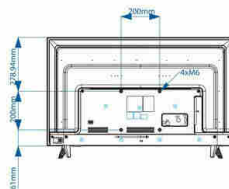

Dimensions

- Set dimensions (W x H x D): 970 x 562,5 x 78/82 mm
- Set dimensions with stand (W x H x D): 970 x 626 x 194 mm
- Product weight: 7.2 kg
- Product weight (+stand): 7.3 kg
- VESA wall mount compatible: 200 x 200 mm, M6