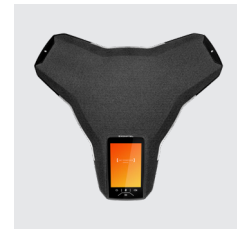

KONFTEL 800

IP conference phone with OmniSound® beamforming and intuitive interface. Can easily be daisy-chained with three devices. Suits everything from small to really large meeting rooms.

ROOM TYPES

	KONFTEL EGO	KONFTEL 70	KONFTEL 55Wx	KONFTEL 250	KONFTEL 300Mx 4G	KONFTEL 300Wx	KONFTEL 300	KONFTEL 300IP	KONFTEL 300IPx	KONFTEL 800
PERSONAL	●									
HUDDLE	●	●	●							
SMALL		●	●	●	●	●	●	●	●	●
MEDIUM		●	●	●	●	●	●	●	●	●
AUDIO EXPANSION WITH ADDITIONAL MICROPHONES										
LARGE			●	●	●	●	●	●	●	●
AUDIO EXPANSION VIA DAISY-CHAIN CONNECTION OR PA BOX										
X-LARGE							●*	●*	●*	●**

* With PA Interface box ** Daisy-chain up to three Konftel 800 devices for maximum audio distribution and voice pick-up