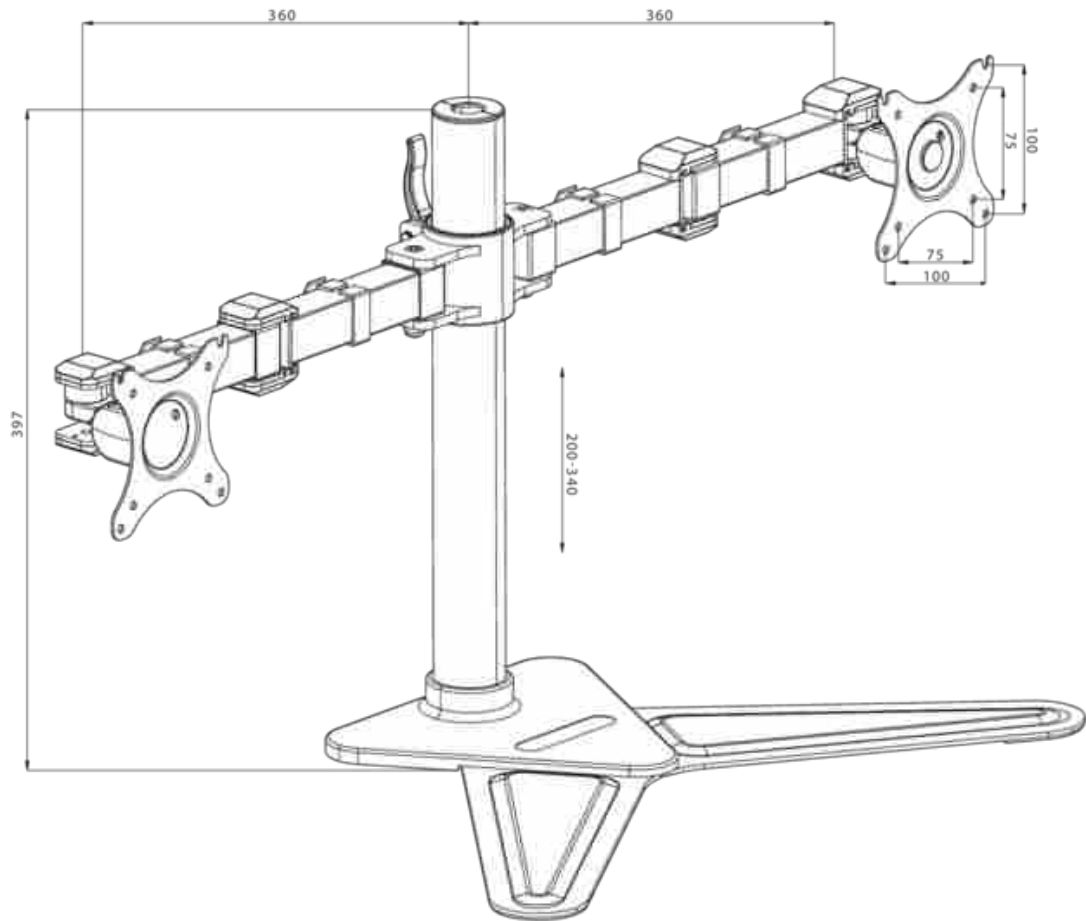

### Comfortable dual desktop stand

The iiyama DS1002D-B1 is a desk stand for two flat screens up to 30". The device allows you to save space on your desk reducing the number of stands to one only and the cable management system makes it easier to keep your workplace tidy. The easy to set-up stand offers broad adjustment capabilities, including tilt, swivel, height and rotation, so you can easily adjust the position of both screens to your preferences assuring comfortable and healthy body posture.

## 1.

TYPE	desk stand for desktop monitor
NUMBER OF SCREENS	2
DESK MOUNT	stand
SCREEN SIZE	10" - 30"
HEIGHT ADJUSTMENT	200 - 340 mm
SCREEN ROTATION	PIVOT 90°
TILT	-85° - 15°
SWIVEL	180°
MAX WEIGHT	10 kg
VESA MINIMUM	75 x 75 mm
VESA MAXIMUM	100 x 100 mm
COLOUR	'black'