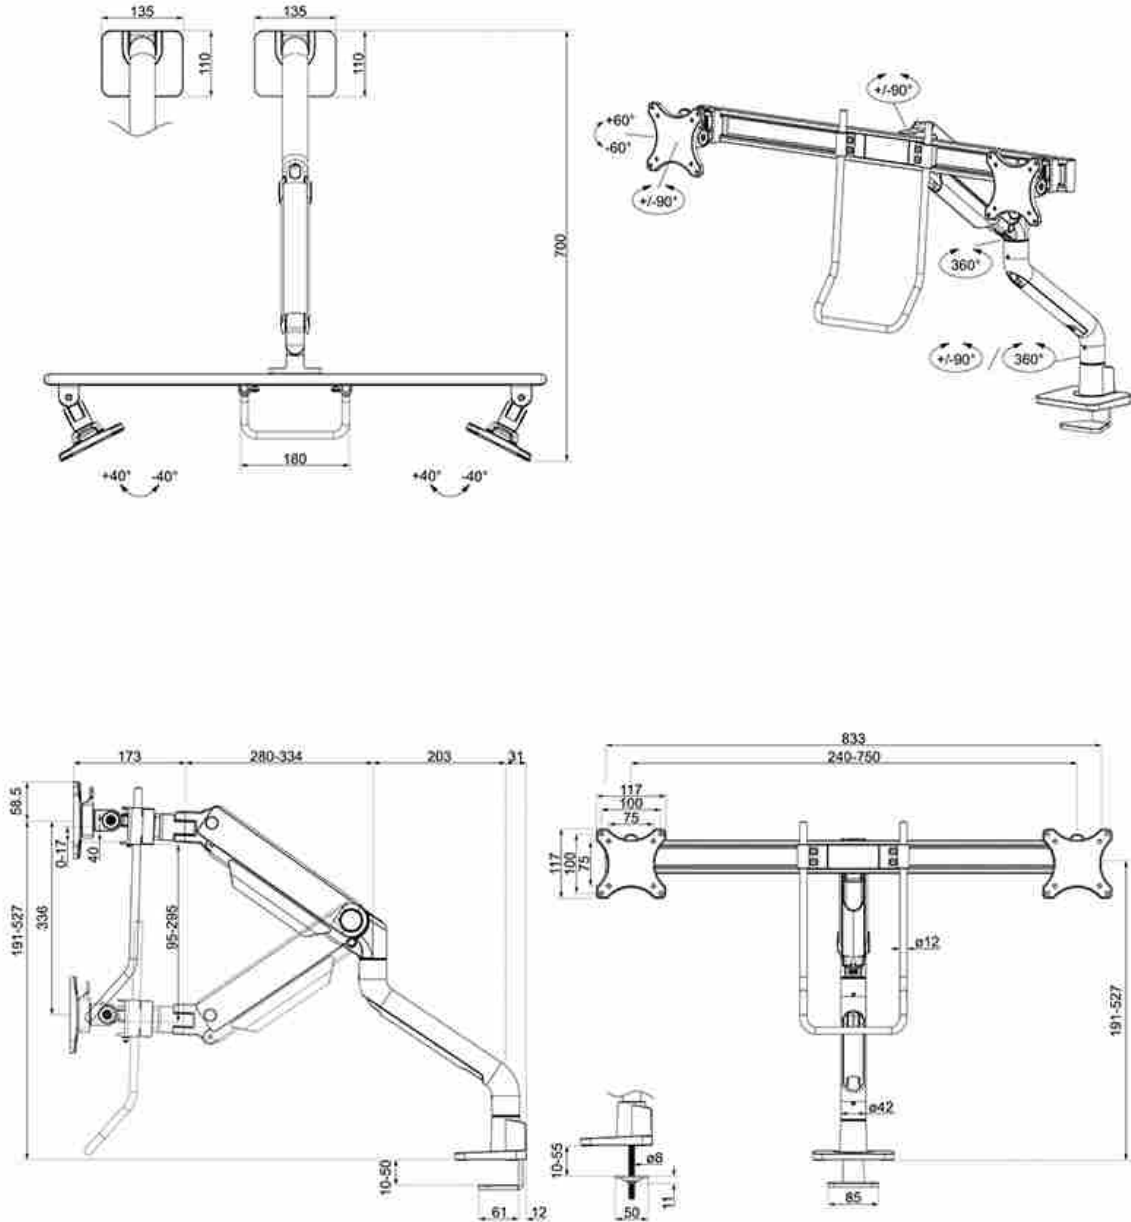

DS75S-950WH2

NEOMOUNTS DESK MONITOR ARM

Neomounts

Measuring unit: mm