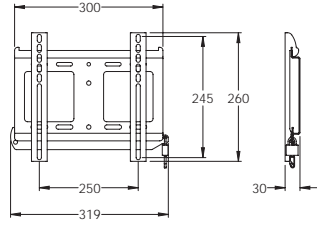

peerless-AV™

Security Locking Wall Mounts

Product Features & Benefits

Peerless' new Security Locking Mounts offer the next level of security within the wall mount range with a secure locking bar and provided pad lock. With 3 size ranges in flat to wall, tilting, and portrait mountable solutions, this line provides a high level of theft deterrence for 22" to 75" screens in public areas where security is of higher concern.

Model shown: PTL640

1. Wide screen compatibility with maximised mounting patterns; 635 and 640 models display screens in landscape and portrait orientations
2. Lateral adjustment to position screen at desired location
3. Unique Incremental Lock™ sets screens at -5°, 0°, 5°, 10° or 15° tilt
4. Ratcheting knobs allow continuous +15°/-5° tilt adjustment
5. Provided security padlock adds visual theft deterrence
6. Easy to install locking bar installs from either side
7. Ramplock™ feature on lock bar reduces screen movement and vibration after engagement

Product Specifications

PFL635

PTL635

Model	UPC	Screen Size	Max Load	Max VESA
PFL635	735029277460	22"-40" LCD	56kg/125lb	200x200
PTL635	735029277491	22"-40" LCD	56kg/125lb	200x200

PFL640

PTL640

Model	UPC	Screen Size	Max Load	Max VESA
PFL640	735029277477	32"-60" LCD	68kg/150lb	400x400mm
PTL640	735029277507	32"-60" LCD	68kg/150lb	400x400mm

PFL650

PTL650

Model	UPC	Screen Size	Max Load	Max VESA
PFL650	735029277484	37"-75" LCD & PLASMA	79kg/175lb	700x400mm
PTL650	735029277514	37"-75" LCD & PLASMA	79kg/175lb	700x400mm

PFLP650

PTLP650

Model	UPC	Screen Size	Max Load	Max VESA
PFLP650	735029277521	37"-75" LCD & PLASMA	68kg/150lb	700x400mm
PTLP650	735029277538	37"-75" LCD & PLASMA	68kg/150lb	700x400mm