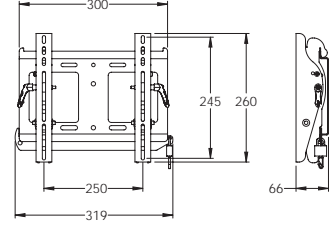

Model shown: PTL640

1. Wide screen compatibility with maximised mounting patterns; 635 and 640 models display screens in landscape and portrait orientations
2. Lateral adjustment to position screen at desired location
3. Unique Incremental Lock™ sets screens at -5°, 0°, 5°, 10° or 15° tilt
4. Ratcheting knobs allow continuous +15°/-5° tilt adjustment
5. Provided security padlock adds visual theft deterrence
6. Easy to install locking bar installs from either side
7. Ramplock™ feature on lock bar reduces screen movement and vibration after engagement

	LANDSCAPE		PORTRAIT	
	FLAT	TILT	FLAT	TILT
SMALL 22" - 40" LCD 56kg/125lb VESA 200X200	PFL635 	PTL635 	PFL635 	PTL635 
MEDIUM 32" - 60" LCD 68kg/150lb VESA 400X400	PFL640 	PTL640 	PFL640 	PTL640 
LARGE 37" - 75" LCD & PLASMA 79kg/175lb VESA 700X400	PFL650 	PTL650 	PFLP650  68kg/150lb	PTLP650  68kg/150lb

Product Specifications

PFL635

PTL635

Model	UPC	Screen Size	Max Load	Max VESA
PFL635	735029277460	22"-40" LCD	56kg/125lb	200x200
PTL635	735029277491	22"-40" LCD	56kg/125lb	200x200

PFL640

PTL640

Model	UPC	Screen Size	Max Load	Max VESA
PFL640	735029277477	32"-60" LCD	68kg/150lb	400x400mm
PTL640	735029277507	32"-60" LCD	68kg/150lb	400x400mm

PFL650

PTL650

Model	UPC	Screen Size	Max Load	Max VESA
PFL650	735029277484	37"-75" LCD & PLASMA	79kg/175lb	700x400mm
PTL650	735029277514	37"-75" LCD & PLASMA	79kg/175lb	700x400mm

PFLP650

PTLP650

Model	UPC	Screen Size	Max Load	Max VESA
PFLP650	735029277521	37"-75" LCD & PLASMA	68kg/150lb	700x400mm
PTLP650	735029277538	37"-75" LCD & PLASMA	68kg/150lb	700x400mm