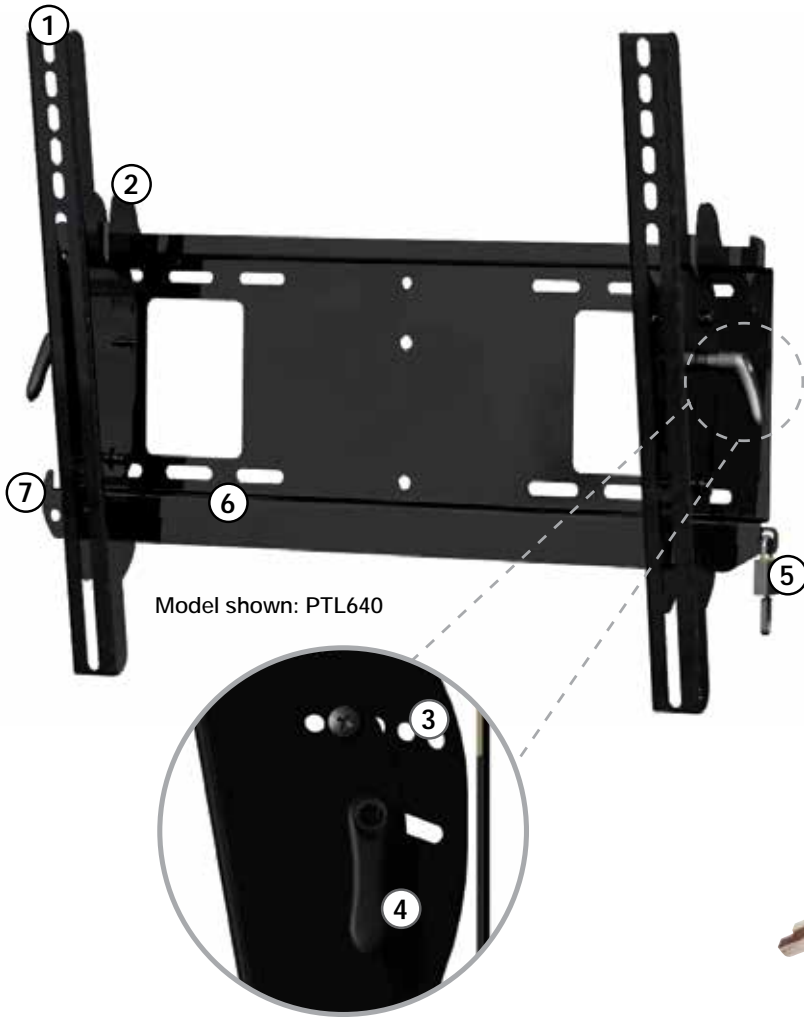

peerless-AV™

Security Locking Wall Mounts

Product Features & Benefits

Peerless' new Security Locking Mounts offer the next level of security within the wall mount range with a secure locking bar and provided pad lock. With 3 size ranges in flat to wall, tilting, and portrait mountable solutions, this line provides a high level of theft deterrence for 22" to 75" screens in public areas where security is of higher concern.

Model shown: PTL640

1. Wide screen compatibility with maximised mounting patterns; 635 and 640 models display screens in landscape and portrait orientations
2. Lateral adjustment to position screen at desired location
3. Unique Incremental Lock™ sets screens at -5°, 0°, 5°, 10° or 15° tilt
4. Ratcheting knobs allow continuous +15°/-5° tilt adjustment
5. Provided security padlock adds visual theft deterrence
6. Easy to install locking bar installs from either side
7. Ramplock™ feature on lock bar reduces screen movement and vibration after engagement

	LANDSCAPE		PORTRAIT	
	FLAT	TILT	FLAT	TILT
SMALL 22" - 40" LCD 56kg/125lb VESA 200X200	PFL635 	PTL635 	PFL635 	PTL635 
MEDIUM 32" - 60" LCD 68kg/150lb VESA 400X400	PFL640 	PTL640 	PFL640 	PTL640 
LARGE 37" - 75" LCD & PLASMA 79kg/175lb VESA 700X400	PFL650 	PTL650 	PFLP650  68kg/150lb	PTLP650  68kg/150lb

Product Specifications

PFL635

PTL635

Model	UPC	Screen Size	Max Load	Max VESA
PFL635	735029277460	22"-40" LCD	56kg/125lb	200x200
PTL635	735029277491	22"-40" LCD	56kg/125lb	200x200

PFL640

PTL640

Model	UPC	Screen Size	Max Load	Max VESA
PFL640	735029277477	32"-60" LCD	68kg/150lb	400x400mm
PTL640	735029277507	32"-60" LCD	68kg/150lb	400x400mm