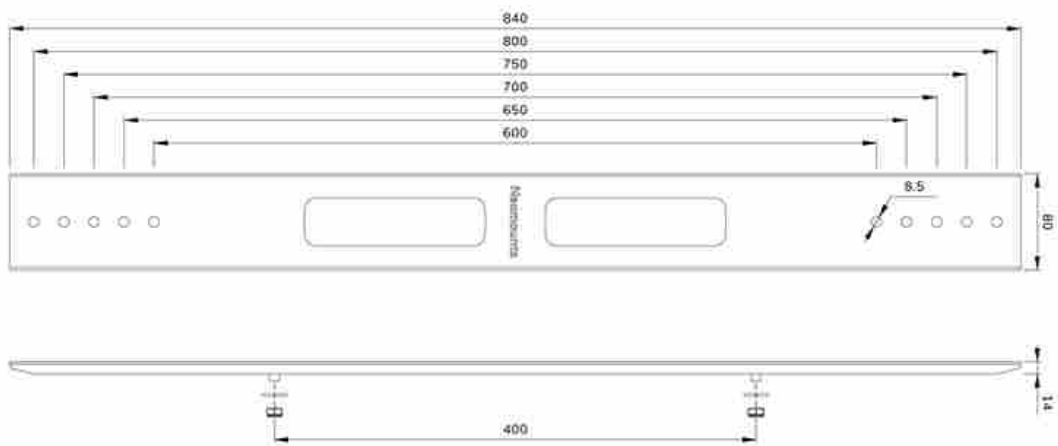

AWL-250BL18

SPECIFICATIONS

GENERAL

Max. weight	75 kg (per screen)
Screens	1
VESA minimum	600 mm
VESA maximum	800 mm

FUNCTIONALITY

Type	Tilt Swivel Fixed Full motion
------	--

Height	84 cm
Width	8 cm
Depth	1 cm

NEOMOUNTS VESA EXTENSION KIT

Neomounts AWL-250BL18 VESA extension kit - Black

The Neomounts AWL-250BL18 is a universally applicable VESA extension kit for mounts with a maximum weight capacity of 75 kg. With the extension kit, the VESA can be extended from 400 mm to 600, 700 or 800 mm. The kit is installed on top of the existing brackets of the mount and is usable for both landscape and portrait mounting.

AWL-250BL18

NEOMOUNTS VESA EXTENSION KIT

Neomounts

Measuring unit: mm