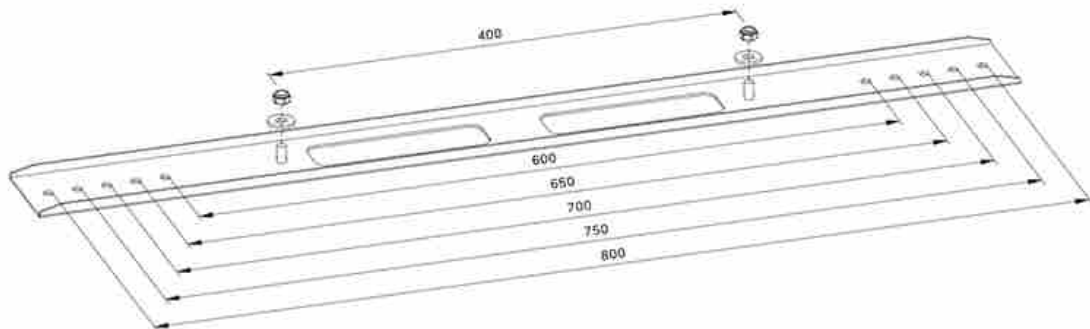

AWL-250BL18

SPECIFICATIONS

GENERAL

Max. weight	75 kg (per screen)
Screens	1
VESA minimum	600 mm
VESA maximum	800 mm

FUNCTIONALITY

Type	Tilt Swivel Fixed Full motion
------	--

Height	84 cm
Width	8 cm
Depth	1 cm

NEOMOUNTS VESA EXTENSION KIT

Neomounts AWL-250BL18 VESA extension kit - Black

The Neomounts AWL-250BL18 is a universally applicable VESA extension kit for mounts with a maximum weight capacity of 75 kg. With the extension kit, the VESA can be extended from 400 mm to 600, 700 or 800 mm. The kit is installed on top of the existing brackets of the mount and is usable for both landscape and portrait mounting.

AWL-250BL18

NEOMOUNTS VESA EXTENSION KIT

Neomounts

Measuring unit: mm