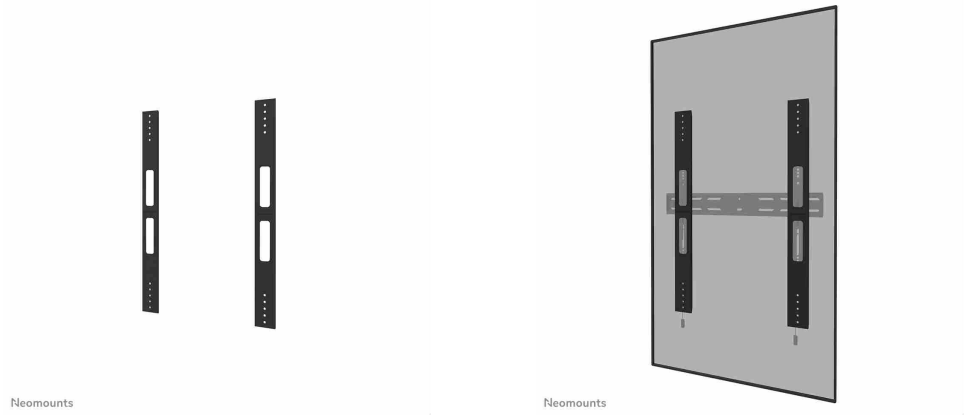

AWL-250BL18

SPECIFICATIONS

GENERAL

Max. weight	75 kg (per screen)
Screens	1
VESA minimum	600 mm
VESA maximum	800 mm

FUNCTIONALITY

Type	Tilt Swivel Fixed Full motion
------	--

Height	84 cm
Width	8 cm
Depth	1 cm

INFORMATION

Color	Black
Main material	Steel
Warranty	5 year
EAN code	8717371449605

*Please note: The inch sizes stated are just an indication, combined with the weight and VESA sizes. The maximum weight and VESA size are absolute restrictions for the products and should not be exceeded.

NEOMOUNTS VESA EXTENSION KIT

Neomounts AWL-250BL18 VESA extension kit - Black

The Neomounts AWL-250BL18 is a universally applicable VESA extension kit for mounts with a maximum weight capacity of 75 kg. With the extension kit, the VESA can be extended from 400 mm to 600, 700 or 800 mm. The kit is installed on top of the existing brackets of the mount and is usable for both landscape and portrait mounting.

AWL-250BL18

NEOMOUNTS VESA EXTENSION KIT

Neomounts

Measuring unit: mm