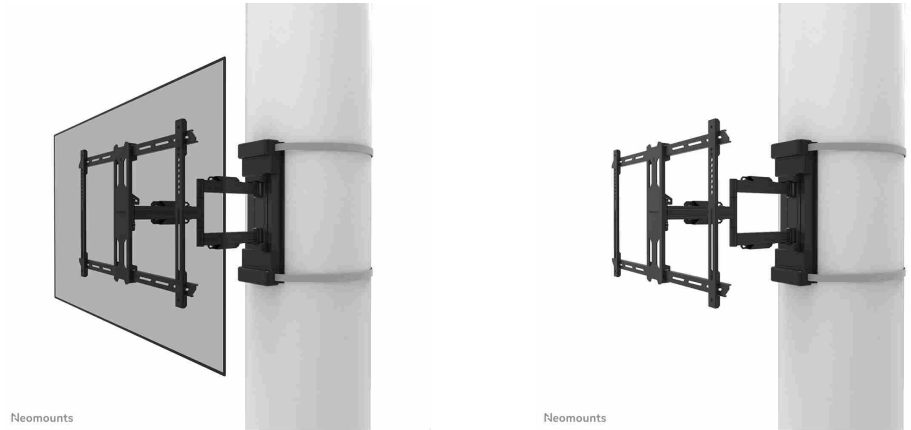

#### FUNCTIONALITY

Type	Full motion
Depth adjustment	8,2-59 cm
Lockable	Not lockable
Tilt (degrees)	+12°, -2°
Swivel (degrees)	+45°, -45°
Rotate (degrees)	+3°, -3°
Height	52 cm
Width	71 cm
Depth	59 cm
Adjustment type	Manual Micro adjustment

## NEOMOUNTS TV PILLAR MOUNT

### Neomounts WL40S-910BL16 full motion pillar mount for 40-70" screens - Black

The Neomounts WL40S-910BL16 is a full motion pillar mount for screens up to 70" with a maximum weight capacity of 45 kg. The versatile tilt (14°) and swivel (90°) technology allows you to create the optimum viewing angle. The mount is suitable for Ø25-100 cm cylinder, square and rectangular pillars. Level adjustment is available for the perfect installation.

The WL40S-910BL16 has a depth of 8,2-59 cm and is suitable for screens that meet VESA hole pattern 200x100 to 600x400 mm. The pillar mount has a strap of 350 cm.

The mount is equipped with metal cable management to secure any loose cables. The ratchet clamp ensures easy installation, as well as the separate magnetic spirit level tool that is included.