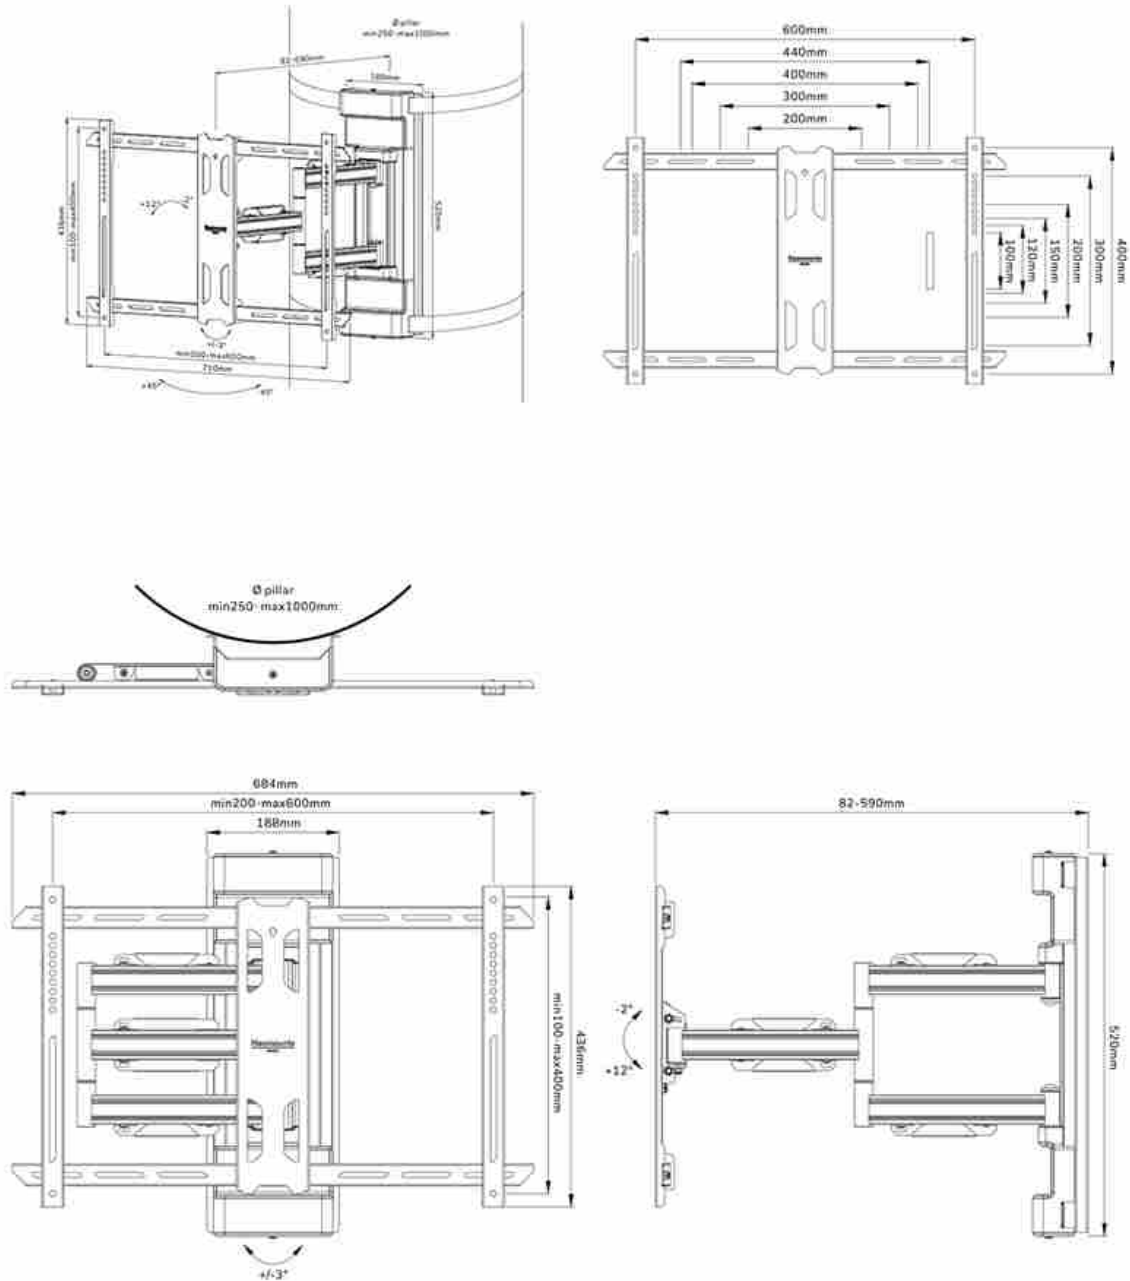

WL40S-910BL16

NEOMOUNTS TV PILLAR MOUNT

Neomounts