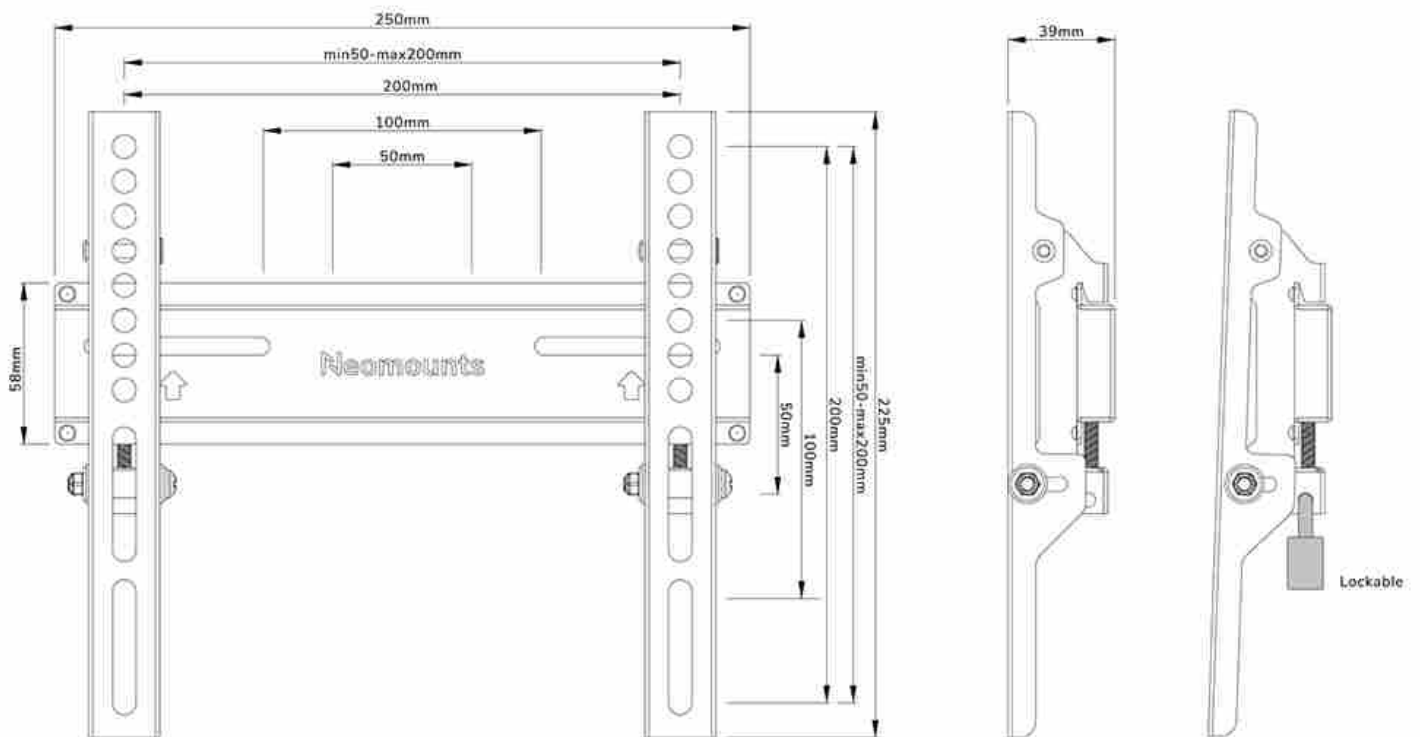

WL30-350BL12

NEOMOUNTS TV WALL MOUNT

Neomounts