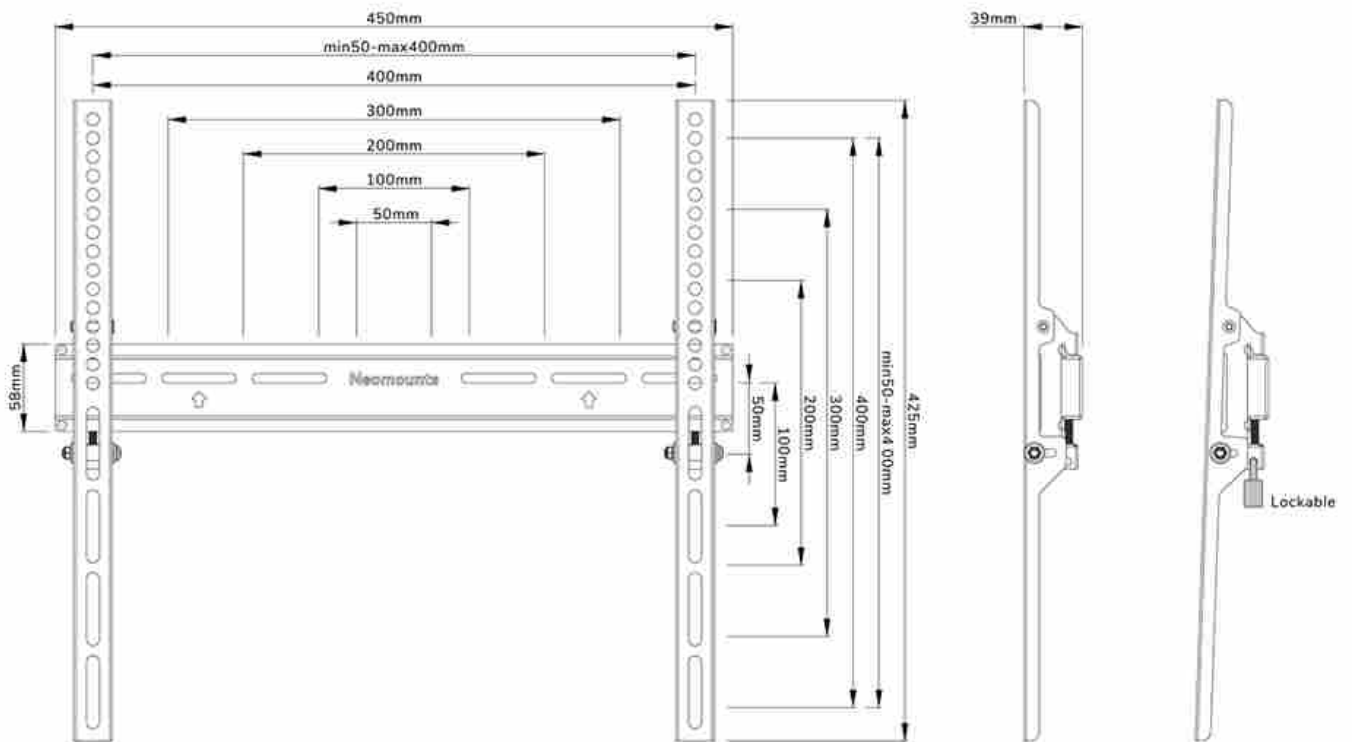

WL30-350BL14

NEOMOUNTS TV WALL MOUNT

Neomounts