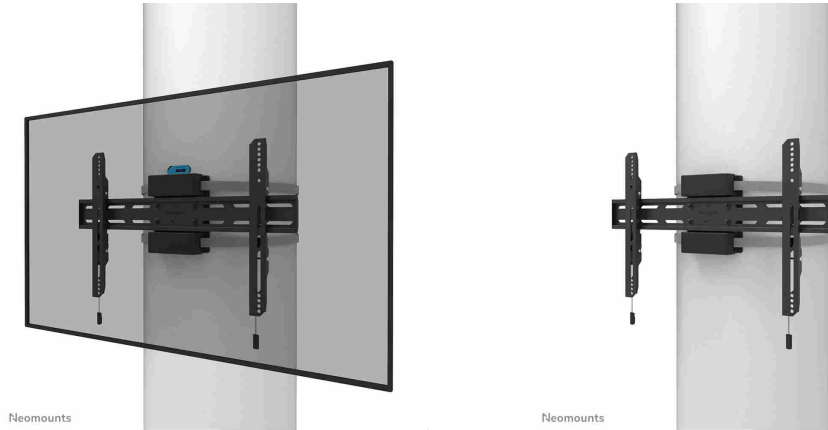

Type	Fixed
Lockable	Lockable - Security screw included
Rotate (degrees)	+3°, -3°
Height	42,5 cm
Width	68,4 cm
Depth	6,7 cm
Adjustment type	Micro adjustment

INFORMATION

Color	Black
Main material	Steel
Warranty	5 year
EAN code	8717371449520

NEOMOUNTS TV PILLAR MOUNT

Neomounts WL30S-910BL16 fixed pillar mount for 40-75" screens - Black

The Neomounts WL30S-910BL16 is a fixed pillar mount for screens up to 75" with a maximum weight capacity of 50 kg. The mount is suitable for Ø25-100 cm cylinder, square and rectangular pillars. Individual bracket height and level adjustment are available for the perfect installation.

The WL30S-910BL16 has a depth of 6,7 cm and is suitable for screens that meet VESA hole pattern 200x100 to 600x400 mm. The pillar mount has a strap of 350 cm and can be locked if required with the anti-theft screw provided or with a padlock (not included).

The mount features a nifty magnetic pull & release system, that allows you to attach the TV in a wink of an eye and secure the TV in safe and solid manner. Afterwards, the pull & release straps can be easily hidden behind the screen by clicking the magnet to the mount. The ratchet clamp ensures easy installation, as well as the separate magnetic spirit level tool that is included.