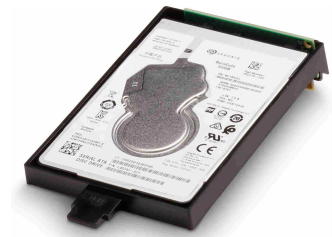

HP High-Performance Secure Hard Disk

Brand : HP

Product code: B5L29A

Product name : High-Performance Secure Hard Disk

- HP High-Performance Secure Hard Disks are easy to install, manage, and maintain. A straightforward design, automatic key provisioning, and other management tools help you secure your printing network at the device.

- Help protect data at rest on your internal HP hard disk with an internal or EIO cryptographic solution validated to the FIPS 140-2 standard.^[1] Hardware-based AES encryption provides added protection and assurance that information is safe.

- Make sure your investment is protected. The HP High-Performance Secure EIO Hard Disk includes an adapter for a physical security mechanism to further prevent theft of your hard disk and attempted access to your information assets.

High-Performance Secure Hard Disk

[HP High-Performance Secure Hard Disk:](#)

Encrypted Hard Drive Accessory for added security in shared printing at an affordable price

Features		Technical details	
Compatibility	HP Color LaserJet Enterprise M553n B5L24A, M553dn B5L25A, M553x B5L26A / HP Color LaserJet Managed M553dnm B5L38A, M553xm B5L39A / HP LaserJet Enterprise M506x F2A70A, M506dn F2A69A, M506n F2A68A, M604n E6B67A, M604dn E6B68A, M605n E6B69A, M605dn E6B70A, M605x E6B71A, M606dn E6B72A, M606x E6B73A / HP LaserJet Managed M605dnm L3U54A, M605xm L3U54A, M506dnm F2A66A, M506xm F2A67A / HP LaserJet Enterprise MFP M527dn F2A76A / HP Color LaserJet Managed MFP M577dnm B5L49A	Master (outer) case gross weight (imperial)	4.49 kg (9.9 lbs)
		Logistics data	
HP segment	Business, Enterprise	Products per pallet	30 pc(s)
		Layers per pallet	6 pc(s)
Weight & dimensions		Master (outer) cases per pallet layer	5 pc(s)
		Master (outer) case gross weight	4.5 g
Packaging data		Harmonized System (HS) code	84439990
		Pallet gross weight	155.8 g
Width	135.3 mm	Products per master (outer) case	18 pc(s)
Depth	75.5 mm	Other features	
Height	36.6 mm	Pallet dimensions (W x D x H)	1200 x 1000 x 1270 mm
Weight	109.9 g	Pallet dimensions (W x D x H) (imperial)	1201.4 x 1000.8 x 1270 mm (47.3 x 39.4 x 50")
		Pallet weight (imperial)	155.5 kg (342.8 lbs)
Package weight	200 g		
Package width	178 mm		
Package length	6 cm		
Package depth	138 mm		
Package height	60 mm