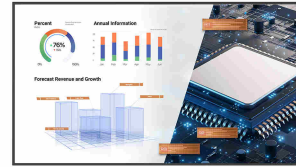

BenQ ST7502S Digital signage flat panel 190.5 cm (75") LCD 400 cd/m² 4K Ultra HD Black Built-in processor Android 8.0 18/7

Brand : BenQ

Product code: 9H.F89PT.DA2

Product name : ST7502S

- View vivid images on a 4K UHD display
 - Ready-to-use with its built-in Android™ OS
 - Utilize your display in more ways with an OPS slot-in PC
 - Easily create content using custom X-Sign templates
- 75", 4K UHD (3840x2160), 400 cd/m², 1200:1, 18/7, A73x2 + A53x2, Mali-G51MP2, 2x10W, Android 8.0
BenQ ST7502S. Product design: Digital signage flat panel. Display diagonal: 190.5 cm (75"), Display technology: LCD, Display resolution: 3840 x 2160 pixels, Display brightness: 400 cd/m², HD type: 4K Ultra HD. Operating hours (hours/days): 18/7. Operating system installed: Android 8.0. Product colour: Black