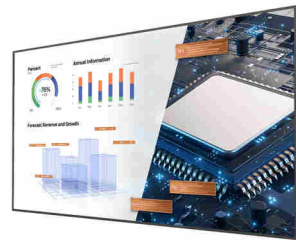

BenQ ST7502S Digital signage flat panel 190.5 cm (75") LCD 400 cd/m² 4K Ultra HD Black Built-in processor Android 8.0 18/7

Brand : BenQ

Product code: 9H.F89PT.DA2

Product name : ST7502S

- View vivid images on a 4K UHD display
 - Ready-to-use with its built-in Android™ OS
 - Utilize your display in more ways with an OPS slot-in PC
 - Easily create content using custom X-Sign templates
- 75", 4K UHD (3840x2160), 400 cd/m², 1200:1, 18/7, A73x2 + A53x2, Mali-G51MP2, 2x10W, Android 8.0
BenQ ST7502S. Product design: Digital signage flat panel. Display diagonal: 190.5 cm (75"), Display technology: LCD, Display resolution: 3840 x 2160 pixels, Display brightness: 400 cd/m², HD type: 4K Ultra HD. Operating hours (hours/days): 18/7. Operating system installed: Android 8.0. Product colour: Black