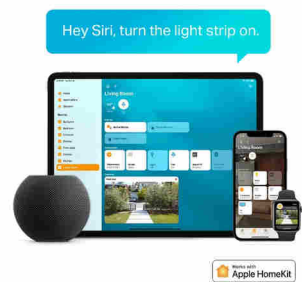

# TP-Link Tapo Smart Wi-Fi Light Strip, Multicolor

**Brand :** TP-Link

**Product family:** Tapo

**Product code:** TAPO L930-5

**Product name :** Smart Wi-Fi Light Strip, Multicolor

- Zonal Color Control - make the most of 50-section addressable color zones, to suit every mood or scenario setting
  - Extra White LEDs - acts as general lights, strengthening the practicability of the colorful Wi-Fi light strip
  - Fancy Lighting Effects - amuse yourself with well-designed animated lighting effects, available on Tapo App
  - Music Sync - adds more vibe by emitting dynamic lights, parallel with the surrounding music beat
  - Apple HomeKit Supported - control your light strip with Siri using Apple HomeKit
  - Voice Control- compatible with your smart voice assistants, including Alexa and Google Assistant
  - Surface Coating-stays durable, tidy, and complete, thanks to the high-quality PU coating on its surface
  - Wi-Fi Connection - with a stable connection to your networks, it works well without hub requirements
  - Easy Setup - attach the Light Strip with 3M Adhesive on desired spots, connect it to Wi-Fi and configure it via App
- 13 W, 5000×10×3.0 mm, IEEE 802.11 b/g/n, 2.4 GHz, 100-240 V, 50/60 Hz