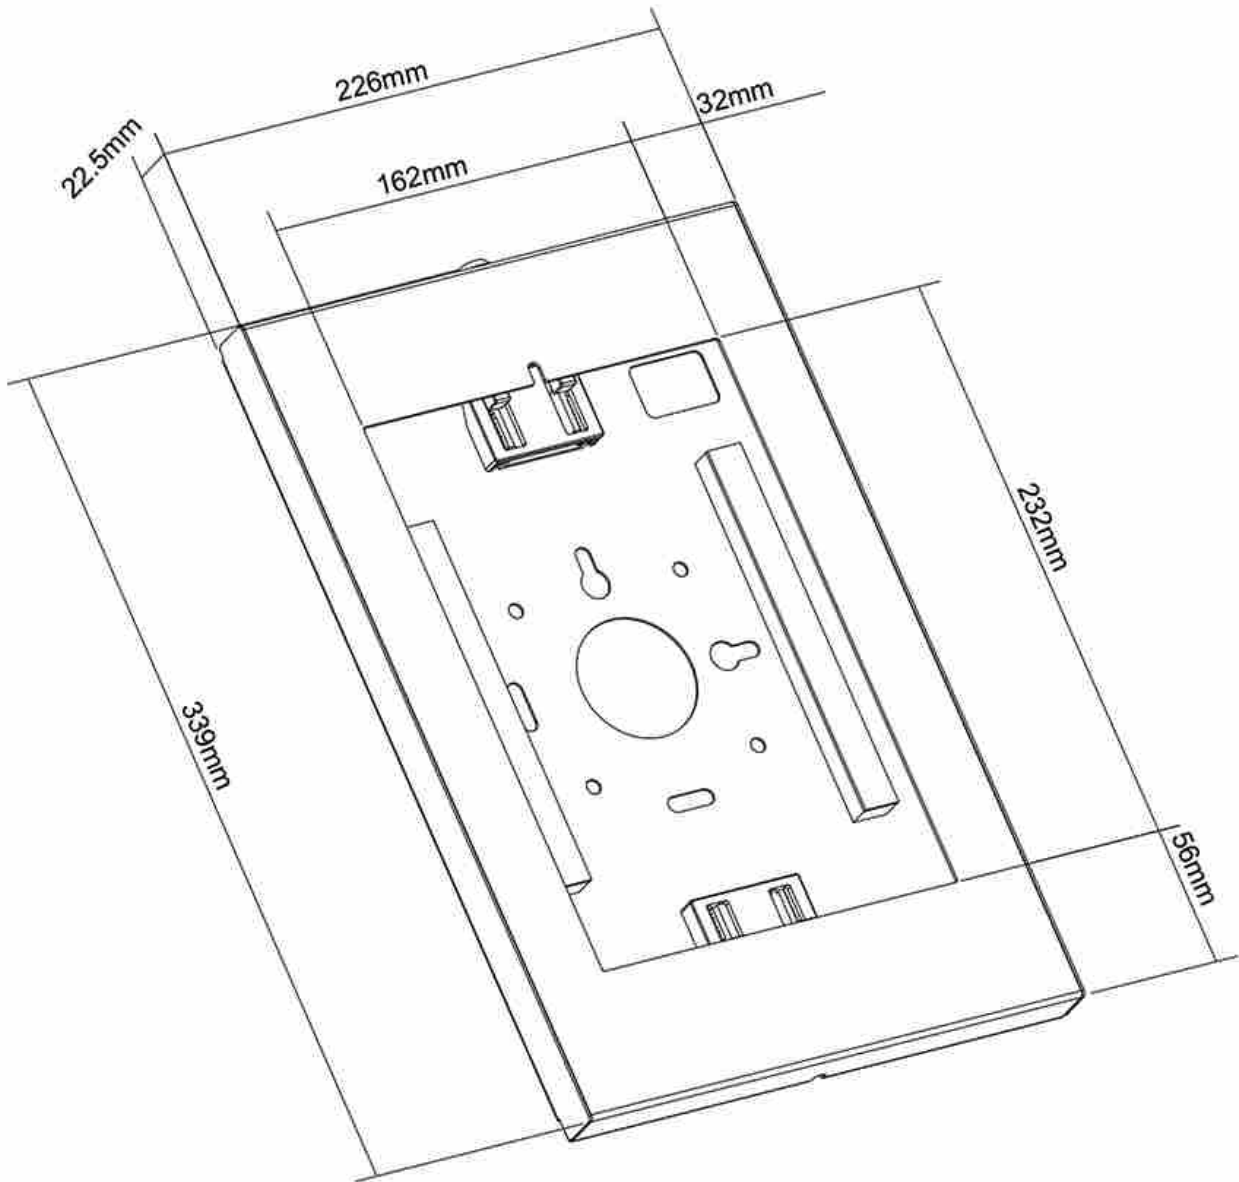

WL15-650WH1

NEOMOUNTS WALL MOUNT TABLET HOLDER

Neomounts