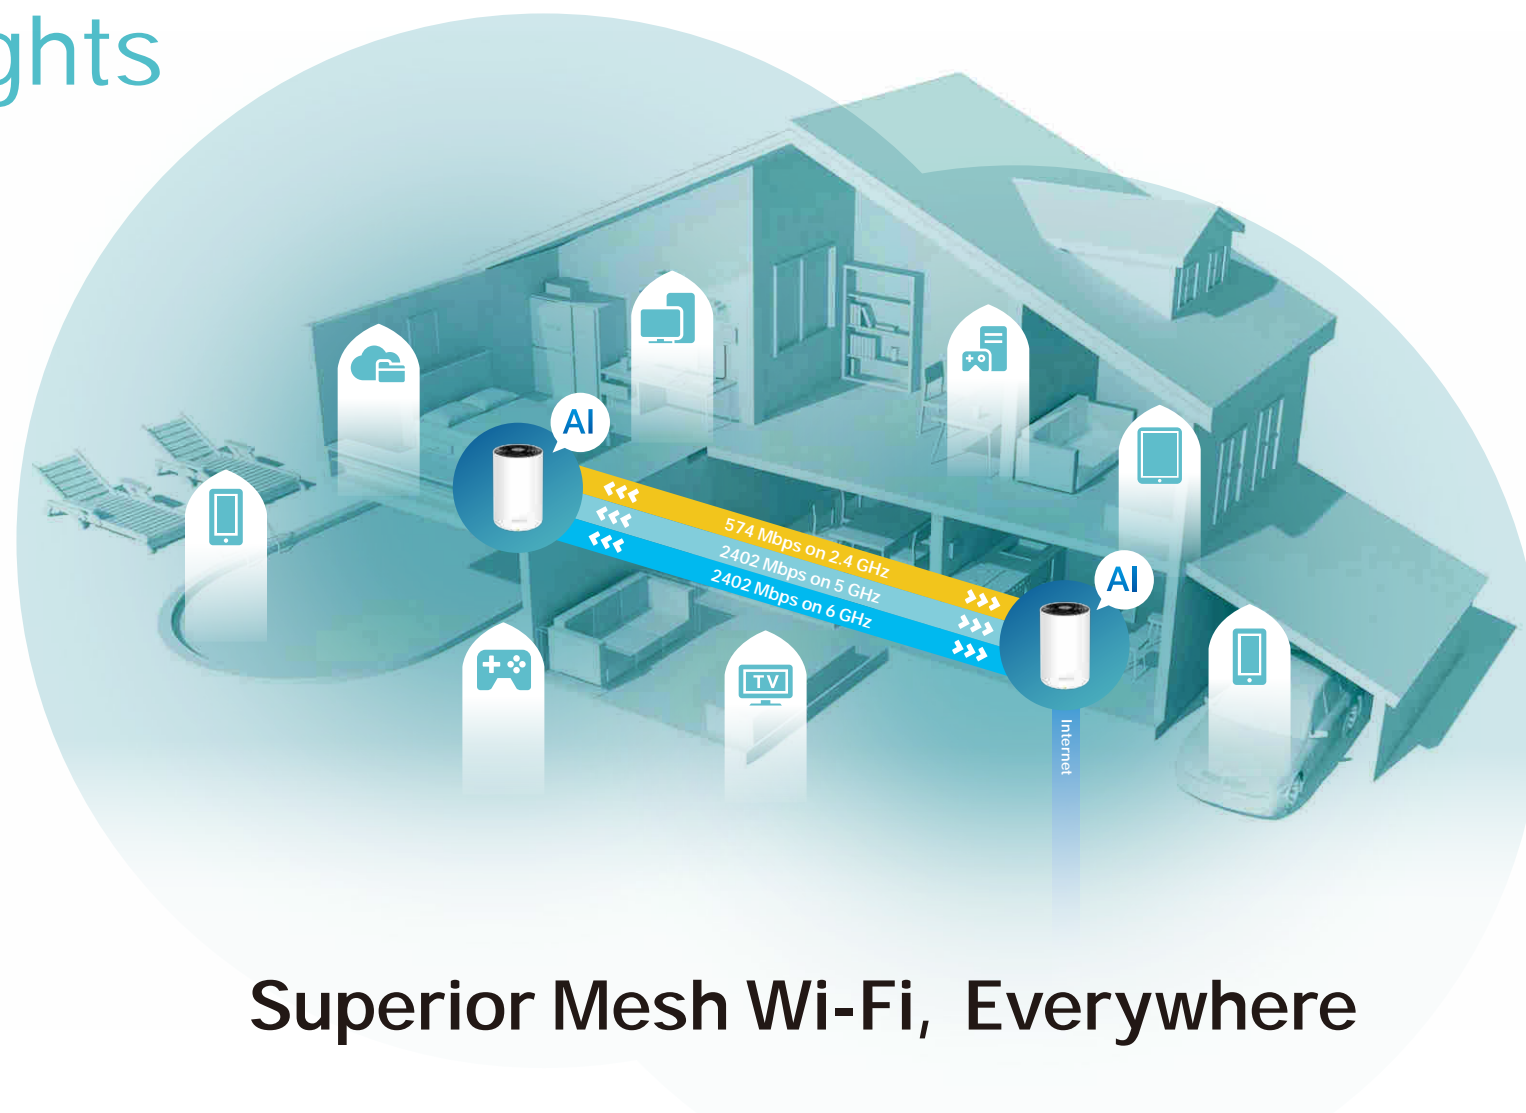

deco™

Superior Mesh Wi-Fi,
Everywhere

AXE5400

Tri-Band Mesh Wi-Fi 6E System

Includes latest
6 GHz Wi-Fi band

Deco XE75

Wi-Fi 6E

Highlights

Superior Mesh Wi-Fi, Everywhere

Wi-Fi 6E Huge Leap Forward for Wi-Fi

Robust High-Speed Connections

Experience ultra-fast Wi-Fi with more connected devices thanks to the brand-new 6 GHz band. The added 160 MHz channels prevent competition over bandwidth and drops in speed.