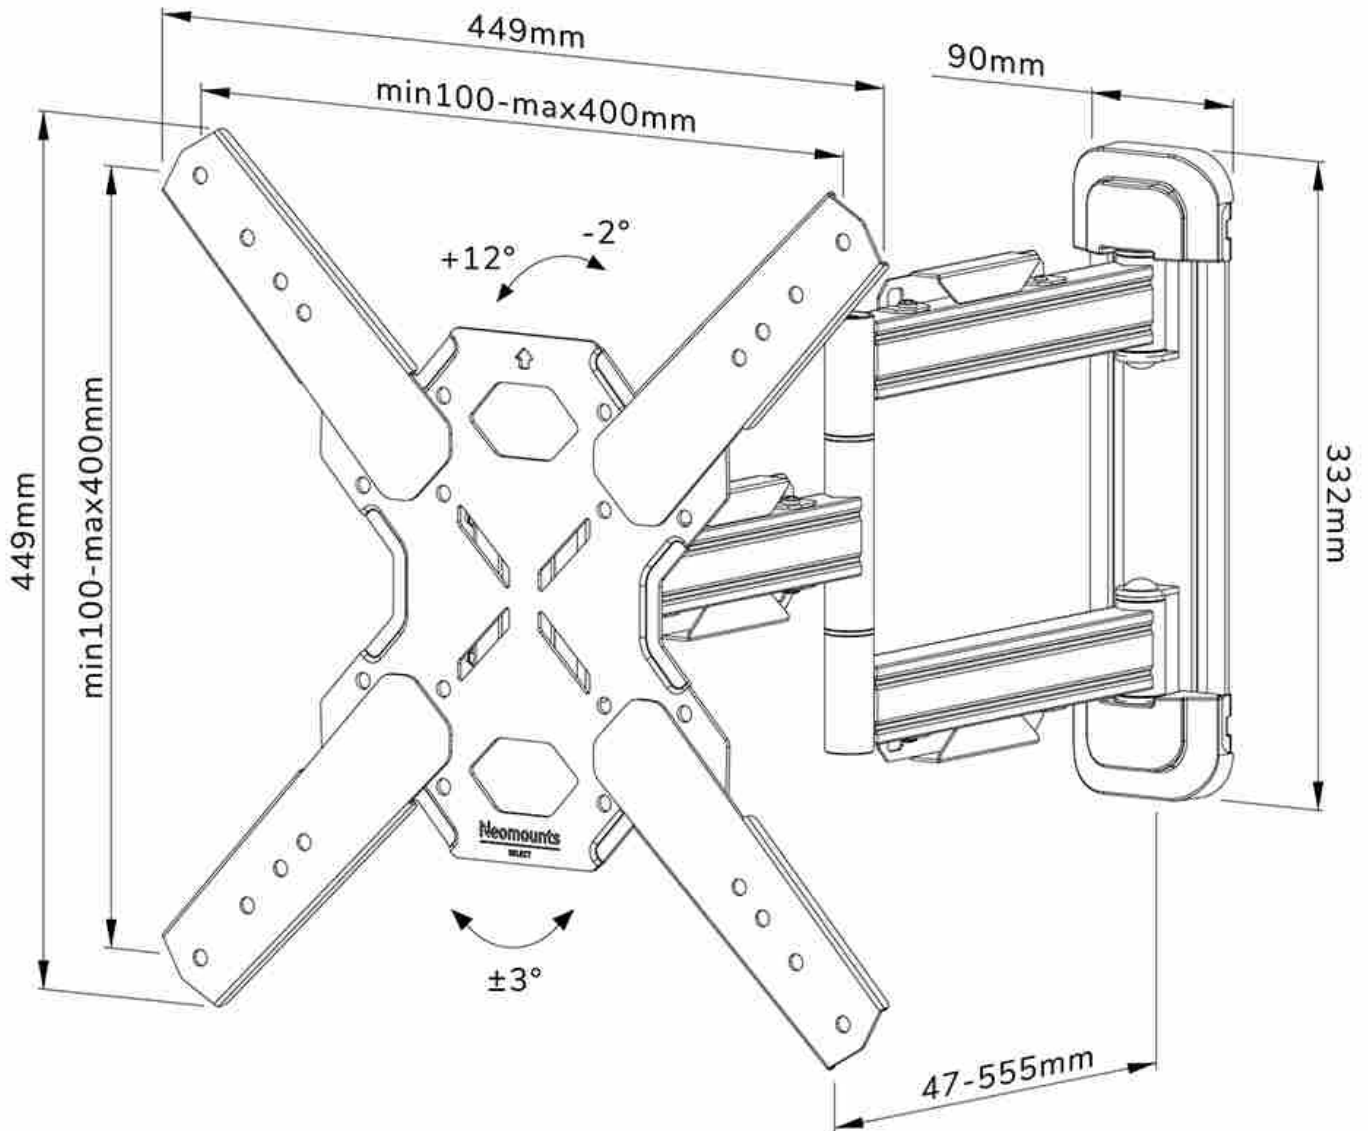

WL40S-850BL14

NEOMOUNTS TV WALL MOUNT

Neomounts