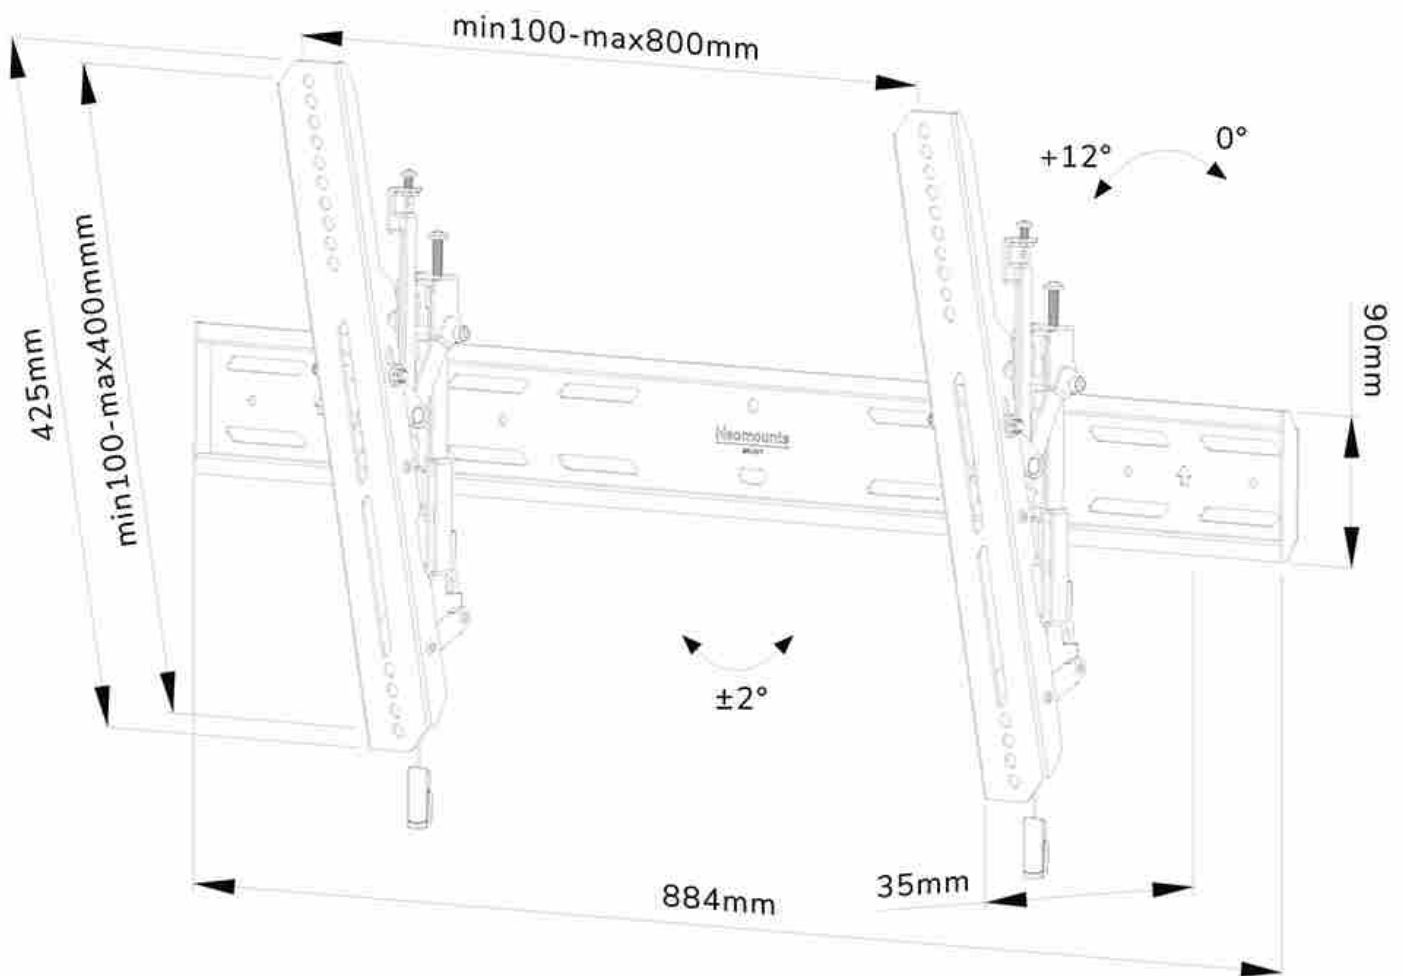

WL35S-850BL18

NEOMOUNTS TV WALL MOUNT

Neomounts