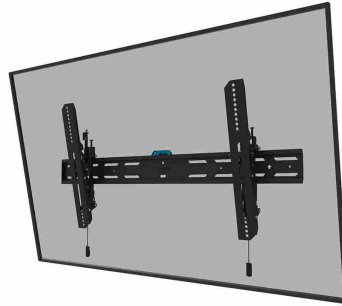

WL35S-850BL18

NEOMOUNTS TV WALL MOUNT

SPECIFICATIONS

GENERAL

Min. screen size*	43 inch
Max. screen size*	86 inch
Max. weight	60 kg (per screen)
Screens	1
VESA minimum	100x100 mm
VESA maximum	800x400 mm
Distance to wall	3,5 cm

FUNCTIONALITY

Type	Tilt
Height adjustment	2 cm
Lockable	Lockable - Security screw included
Tilt (degrees)	12°
Height	42,5 cm
Width	88,4 cm
Depth	3,5 cm
Adjustment type	Micro adjustment

INFORMATION

Color	Black
Main material	Steel
Warranty	5 year
EAN code	8717371448899

Neomounts

Neomounts

Neomounts WL35S-850BL18 tiltable wall mount for 43-86" screens - Black

The Neomounts WL35S-850BL18 LEVEL is a tiltable wall mount for flat screens up to 86" with a maximum weight capacity of 60 kg. Height and level adjustment is available for the perfect installation.

The LEVEL-850 wall mount has a depth of 3,5 cm and is suitable for screens that meet VESA hole pattern 100x100 to 800x400mm. It is possible to lock the wall mount using the included anti-theft screw or a padlock (not included).