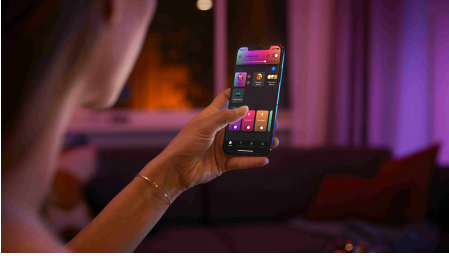

## Easy smart lighting

Instantly set the mood in any room of your home with these three GU10 bulbs, which offer millions of shades of white and coloured light and fit into most standard spotlights

### Easy smart lighting

- Control up to 10 lights with the Bluetooth app
- Control lights with your voice\*
- Create a personalised experience with colourful smart light
- Set the right mood with warm to cool white light
- Get the perfect light recipes for your daily activities
- Unlock the full suite of smart lighting features with the Bridge

# Highlights

Control up to 10 lights with the Bluetooth app

With the Hue Bluetooth app, you can control your Hue smart lights in a single room of your home. Add up to 10 smart lights and control them all with just the touch of a button on your mobile device.