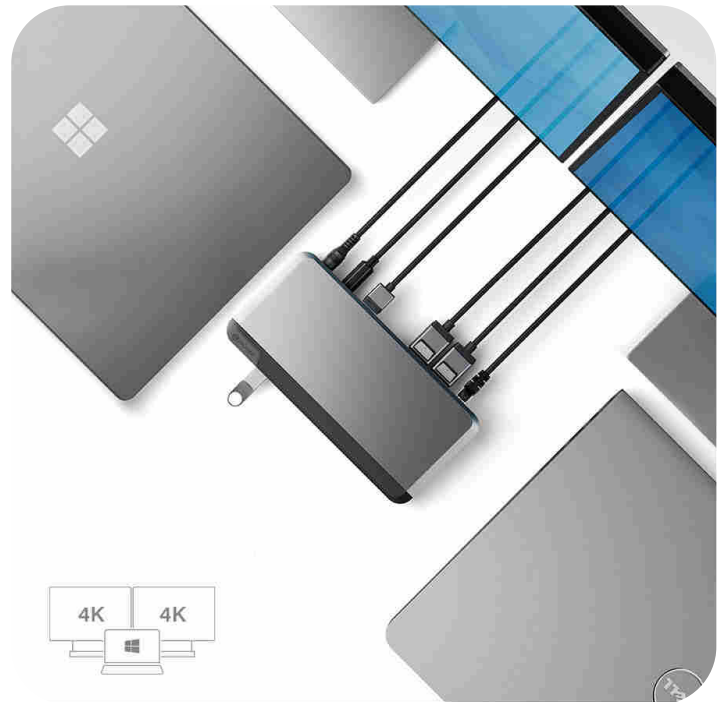

Part no

Colour

DUPRMX2-100

• Space grey and black

Immersive Dual 4K

The MX2 Pro dock can support up to two stunning external displays*. The dock supports extension or mirroring across the two external displays when used with a Windows Laptop.

SIMPLIFIED CONNECTIVITY

DP Alt Mode Technology

The MX2 Pro makes multi-display set ups simple. Featuring DP Alt Mode technology, it connects directly with up to two displays and multiple other accessories. No need to install drivers or software. Plug in and go.

“PLUG & PLAY”

SINGLE 5K DISPLAY WITH MAC

The MX2 Pro delivers Mac users a picture-perfect single display for their desk set up.

DUAL 4K DISPLAYS WITH WINDOWS

Windows users can plug into the MX2 Pro to run up to two ultra-polished external displays.

USB-C Captive Cable

Lock Slot

VESA Mount

8 High-Performance Ports

- A** LED Power Button
- 1** USB-A 3.1 Gen 1 (5G) BC 1.2 & Apple Charging (Supports smartphone charging)
- 2** USB-C 3.1 Gen 2 (10G) BC 1.2 & Apple Charging (Supports smartphone charging)
- 3** 3.5mm TRRS Audio/Microphone Jack
- 4** RJ45 Ethernet 1 Gbps
- 5** DisplayPort (DP1.4/DP++)
- 6** DisplayPort (DP1.4/DP++)
- 7** USB-A 3.1 Gen1 (5G)
- 8** USB-A 3.1 Gen1 (5G)
- B** USB-C to Laptop Input Port. DP Alt Mode with 100W Power Delivery
- C** Power Port. Connects to a 135W External Power Adapter (supplied)