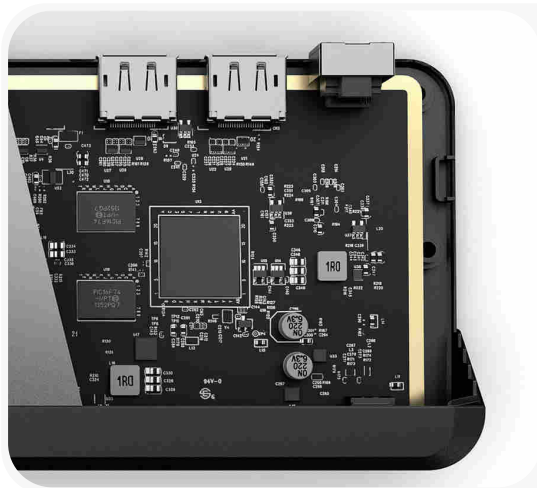

Part no

Colour

DUPRMX2-100

• Space grey and black

Immersive Dual 4K

The MX2 Pro dock can support up to two stunning external displays*. The dock supports extension or mirroring across the two external displays when used with a Windows Laptop.

* The quantity and resolution of video outputs supported is dependent on the capabilities of the computer used with the docking station. Mac laptop users who use the MX2 Pro can only mirror their laptop screen. This is a good solution for Mac laptop users who want to run a single monitor display that's much larger than the laptop screen they are mirroring.

Refer to the resolution support table for details on the output capabilities of computers based on their specifications.

KEEP YOUR LAPTOP CHARGED

Up to 100W Charging Power

Ports for Versatile Work Stations

SIMPLIFIED CONNECTIVITY

DP Alt Mode Technology

The MX2 Pro makes multi-display set ups simple. Featuring DP Alt Mode technology, it connects directly with up to two displays and multiple other accessories. No need to install drivers or software. Plug in and go.