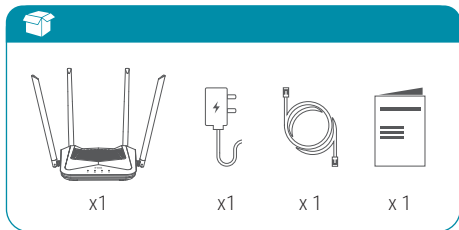

Quick Start Guide

R15

AX1500 Smart Router

<https://eu.dlink.com/support>