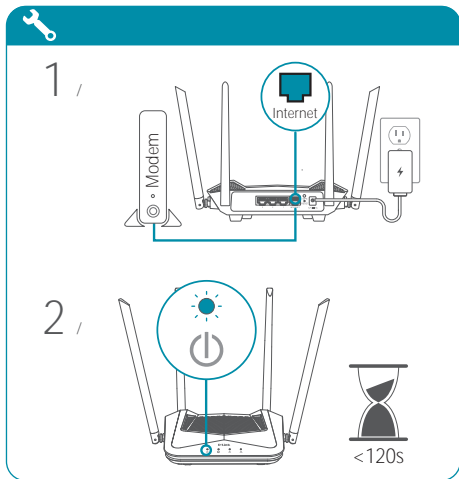

Quick Start Guide

R15

AX1500 Smart Router

<https://eu.dlink.com/support>