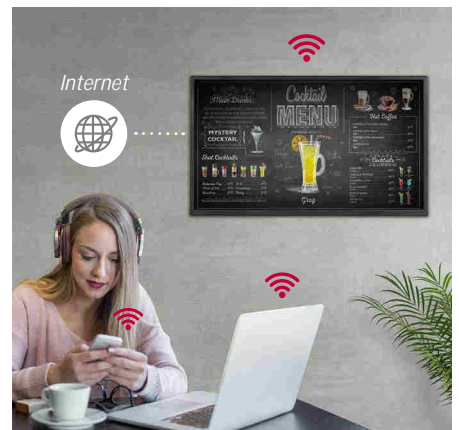

### LG's SIMPLE ADVERTISEMENT HELPER, PROMOTA

Using LG's Promota\* application, downloadable on a mobile device, you can easily create your own display contents. With Promota, you can add text and images to create an online profile for your business as well as deliver information such as event news, seasonal menus, promotions, and even more while recommending easy-to-use templates relevant to your industry.

\* Promota can be downloaded from the App Store and Google Play store. (Not available for Europe/CIS Region)

### REAL-TIME PROMOTION

With Beacon and Bluetooth® Low Energy (BLE), shop managers can provide coupons and information in real-time.

### CONTENT SHARING

Content Mirroring among devices is available on a Wi-Fi network.