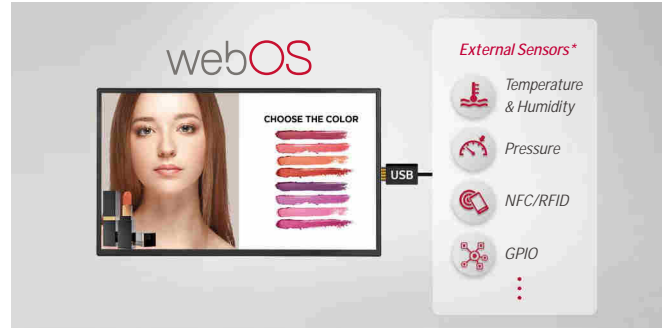

VARIOUS SENSOR CONNECTION

LG webOS smart signage platform helps to easily provide additional solutions by supporting simple connections with external sensors* such as GPIO, NFC/RFID, temperature sensors, etc., via USB plug-in.

* External sensors need to be purchased separately and tested for compatibility with webOS platform.