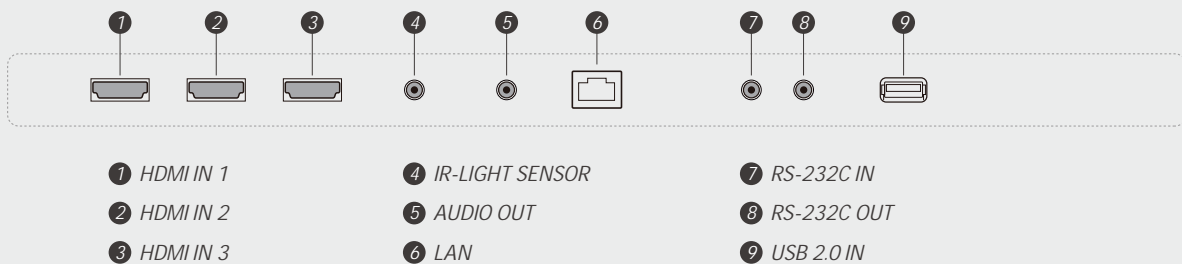

CONNECTIVITY

* Jack Panels may differ from the above image, so please contact LG sales team to verify before ordering.

Download
LG C-Display+
Mobile App
Google Play Store

- www.lg.com/global/business/information-display
- www.youtube.com/c/LGCommercialDisplay
- www.facebook.com/LGInformationDisplay
- www.linkedin.com/company/LGInformationDisplay
- twitter.com/LG_ID_HQ

LG may make changes to specifications and product descriptions without notice. Copyright © 2021 LG Electronics Inc. All rights reserved. "LG Life's Good" is a registered trademark of LG Corp. The names of products and brands mentioned here may be the trademarks of their respective owners.