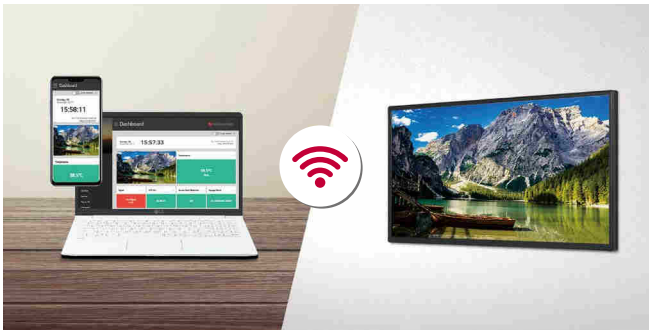

MOBILE & WEB MONITORING

Through the Control Manager, the embedded web monitoring solution, you can control and monitor the status of the SM5J series displays in different locations in real-time. It is available on internet connected devices, allowing you to flexibly and rapidly respond to emergency situations.

* The mobile devices need be connected with the Signage IP address and can control one Signage at a time.

** Control Manager is optimized for Google Chrome 56 version and above.