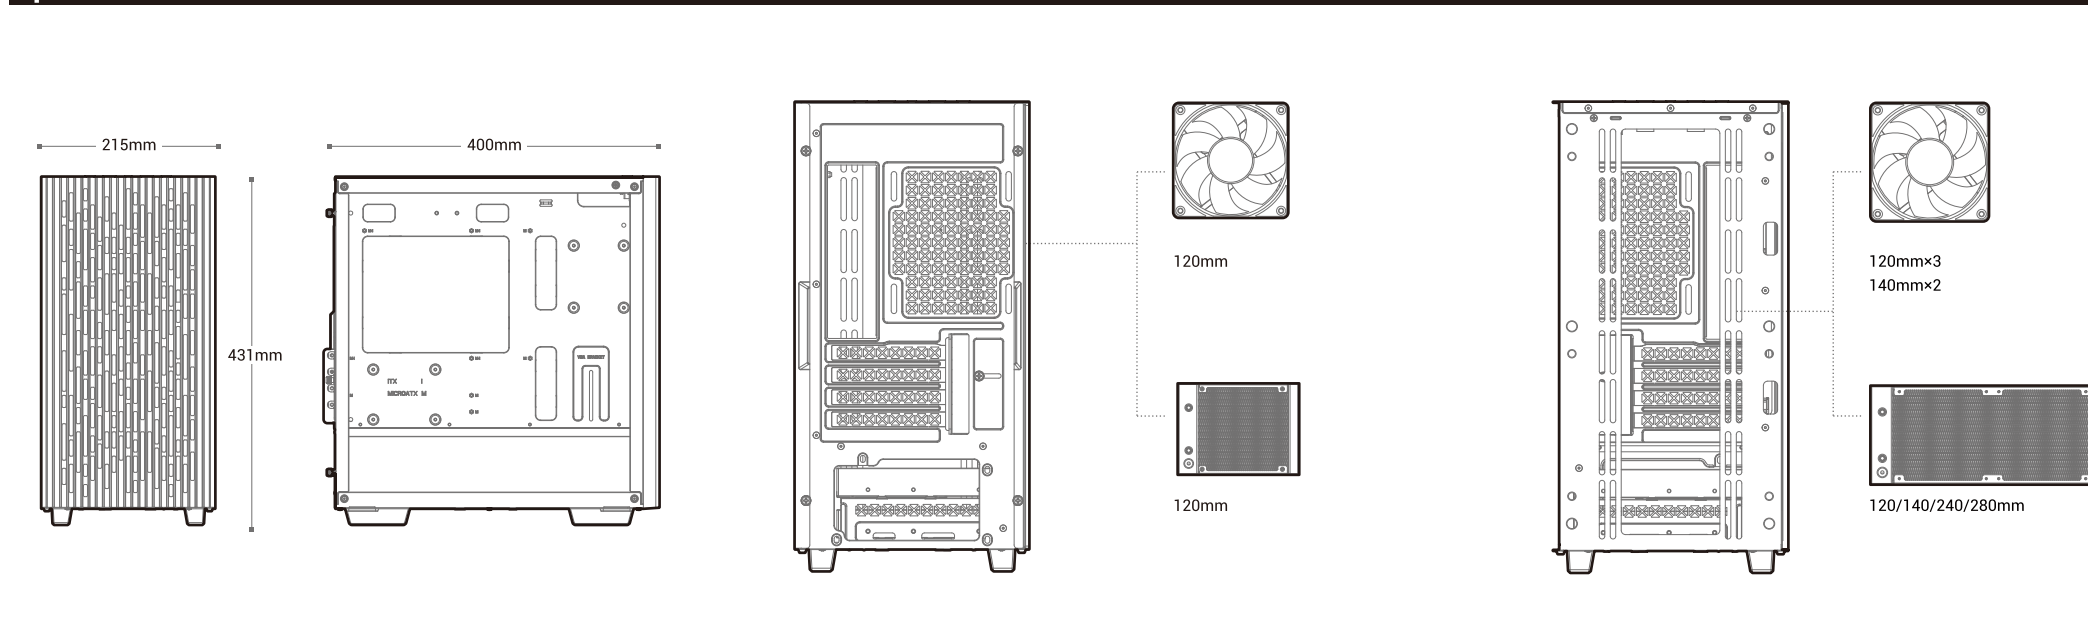

Specifications