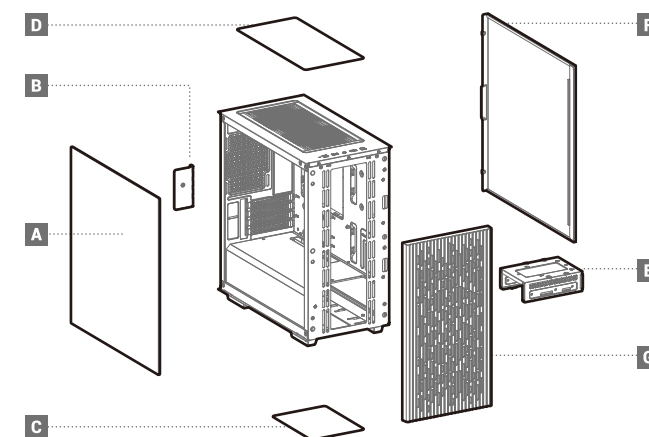

### Case Specifications

Length: 400mm    Maximum GPU length: 320mm    Radiator compatibility: Front: 120/140/240/280mm    Fan locations: Front: 3x120/2x140mm  
 Width: 215mm    Maximum PSU length: 160mm    Front: 120/140/240/280mm    Top: 2x120/2x140mm  
 Height: 431mm    Maximum CPU cooler height: 165mm    Rear: 120mm