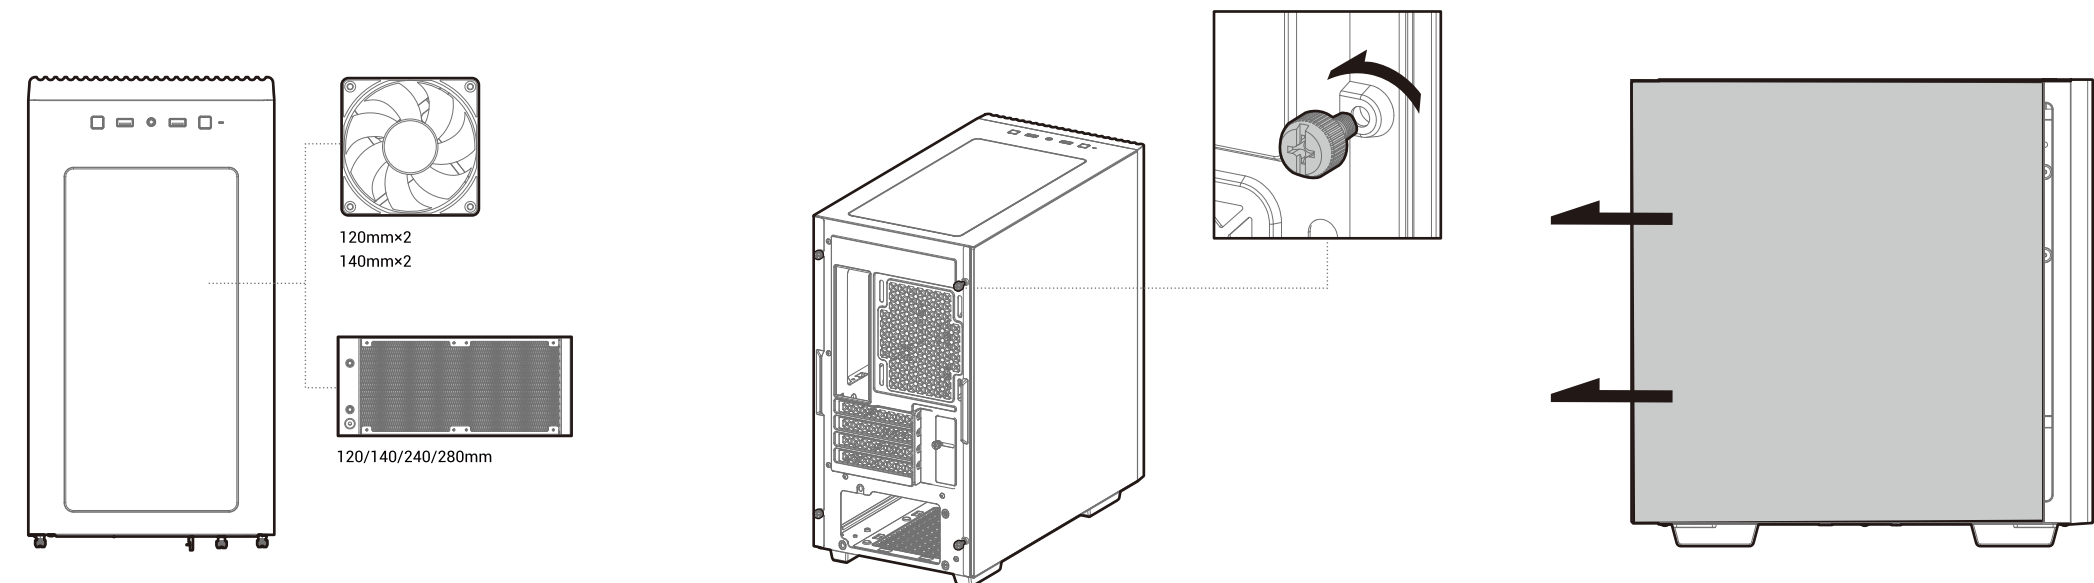

Removing the Tempered Glass Side Panel