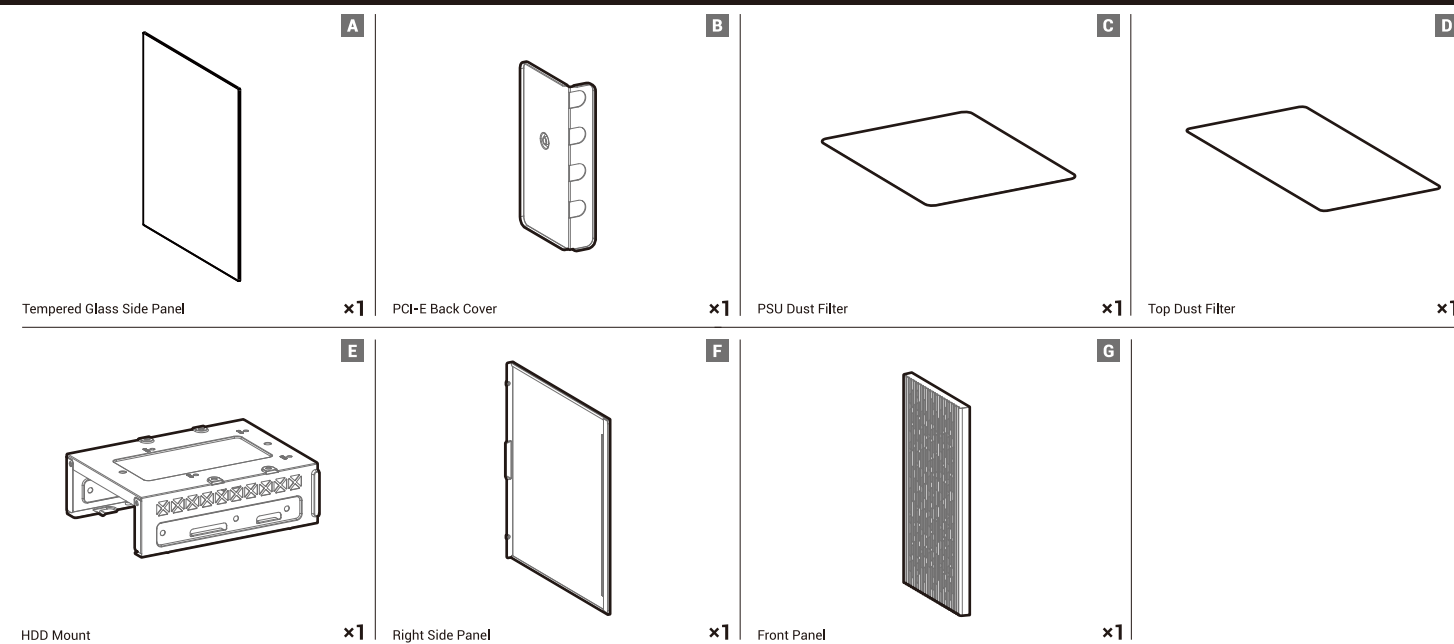

### Case Specifications

Length: 400mm    Maximum GPU length: 320mm    Radiator compatibility: Front: 120/140/240/280mm    Fan locations: Front: 3x120/2x140mm  
 Width: 215mm    Maximum PSU length: 160mm    Front: 120/140/240/280mm    Top: 2x120/2x140mm  
 Height: 431mm    Maximum CPU cooler height: 165mm    Rear: 120mm