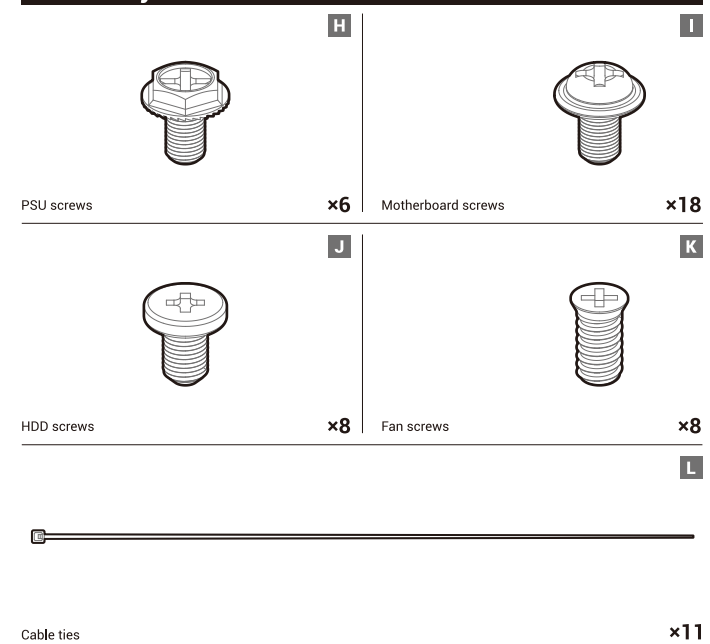

Accessory Kit Contents