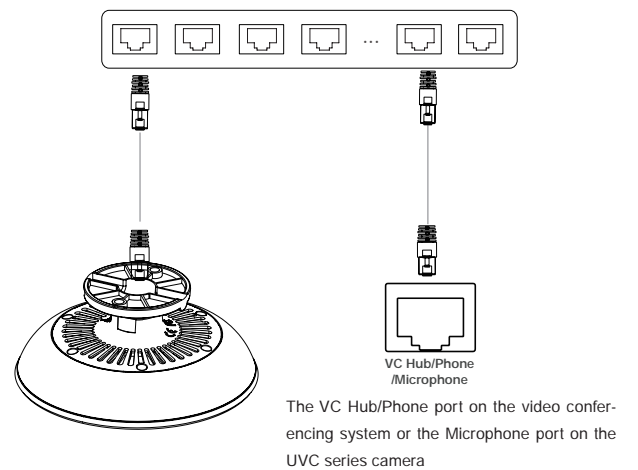

Best Pickup Area

Connection

Do one of the following to connect VCM38 to the video conferencing system or the UVC series camera:

(A)

(B)