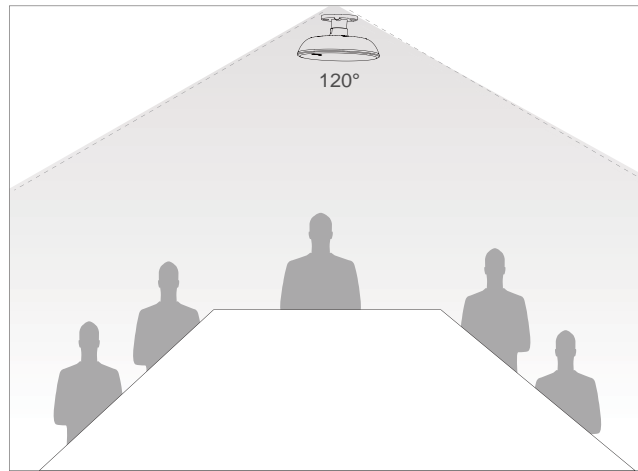

VCM38 supports PoE, which enables simple and easy deployment. It can be installed directly on the ceiling or by a telescopic rod which can be adjusted between 30~60cm to keep the room table clean, and can match more meeting room scenarios.

Optima HD
voice

Microphone
Array

Up to 8 VCM38s

Ceiling/telescopic
rod installation

PoE

Specifications

Microphone Characteristics

- Built-in 8 microphone arrays
 - Frequency response: 100Hz~16KHz
 - Sensitivity: -45dB±1dB @ 1KHz (0dB = 1V/Pa)
 - Signal to noise ratio: 60dBA @ 1KHz
 - Max sound pressure level: 100dB SPL @ 1KHz, THD<1%
- 360°-degree voice pickup
- 10ft (3m) high-quality voice pickup range
Maximum 20ft (6m) voice pickup range
- Optima HD voice
- Dual-color LED indicator
- Up to 8 units can be used in one system

Physical Features

- 1 × RJ45 for ethernet and power
- Power over Ethernet (IEEE 802.3af)
- Power input: PSE 54V $\overline{=}$ 0.56A or PoE 48V $\overline{=}$ 0.27A

- Dimension (W.D.H): 127.3mm x 127.3mm x 66.3mm
- Operating humidity: 5~90%
- Operating temperature: 0~40°C

Package Includes

- VCM38
- 30~60cm Telescopic Rod
- Quick Start Guide

Compliance

Best Pickup Area

Connection

Do one of the following to connect VCM38 to the video conferencing system or the UVC series camera: