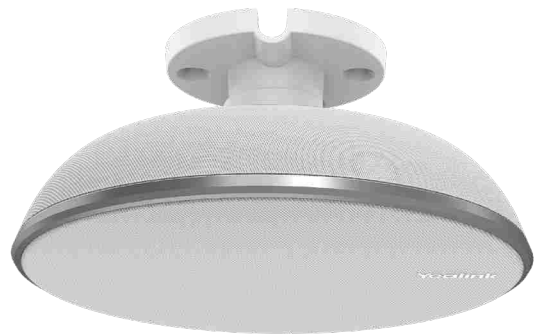

Clearer and Smoother Audio Experience

VCM38 is a newly designed ceiling microphone with 8 built-in microphones for 360-degree voice pickup. VCM38 delivers excellent voice quality with high-quality echo cancellation and Yealink noise proof technology. With Beamforming technology, VCM38 can automatically locate and optimize voice pick up for the person speaking. A single VCM38 unit can cover the 40 square meters, even for oversized meeting rooms by using up to eight VCM38 units in one system.

VCM38 supports PoE, which enables simple and easy deployment. It can be installed directly on the ceiling or by a telescopic rod which can be adjusted between 30~60cm to keep the room table clean, and can match more meeting room scenarios.

Key Features

- Built-in 8 microphone arrays
- Yealink noise proof technology
- Covers oversized area with up to 8 VCM38 units
- Ceiling or telescopic rod installations, adjustable hang-up angle
- Supports PoE

Optima HD
voice

Microphone
Array

Up to 8 VCM38s

Ceiling/telescopic
rod installation

PoE

Specifications

Microphone Characteristics

- Built-in 8 microphone arrays
 - Frequency response: 100Hz~16KHz
 - Sensitivity: -45dB±1dB @ 1KHz (0dB = 1V/Pa)
 - Signal to noise ratio: 60dBA @ 1KHz
 - Max sound pressure level: 100dB SPL @ 1KHz, THD<1%
- 360°-degree voice pickup
- 10ft (3m) high-quality voice pickup range
Maximum 20ft (6m) voice pickup range
- Optima HD voice
- Dual-color LED indicator
- Up to 8 units can be used in one system