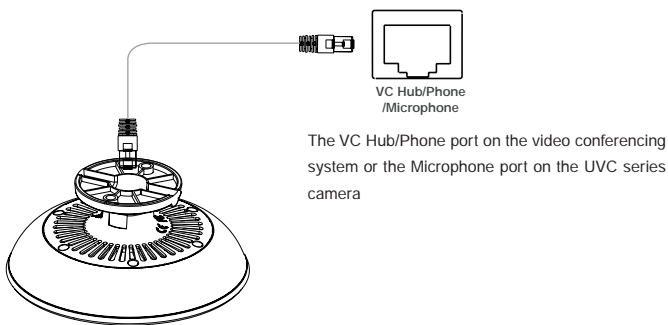

Connection

Do one of the following to connect VCM38 to the video conferencing system or the UVC series camera:

(A)