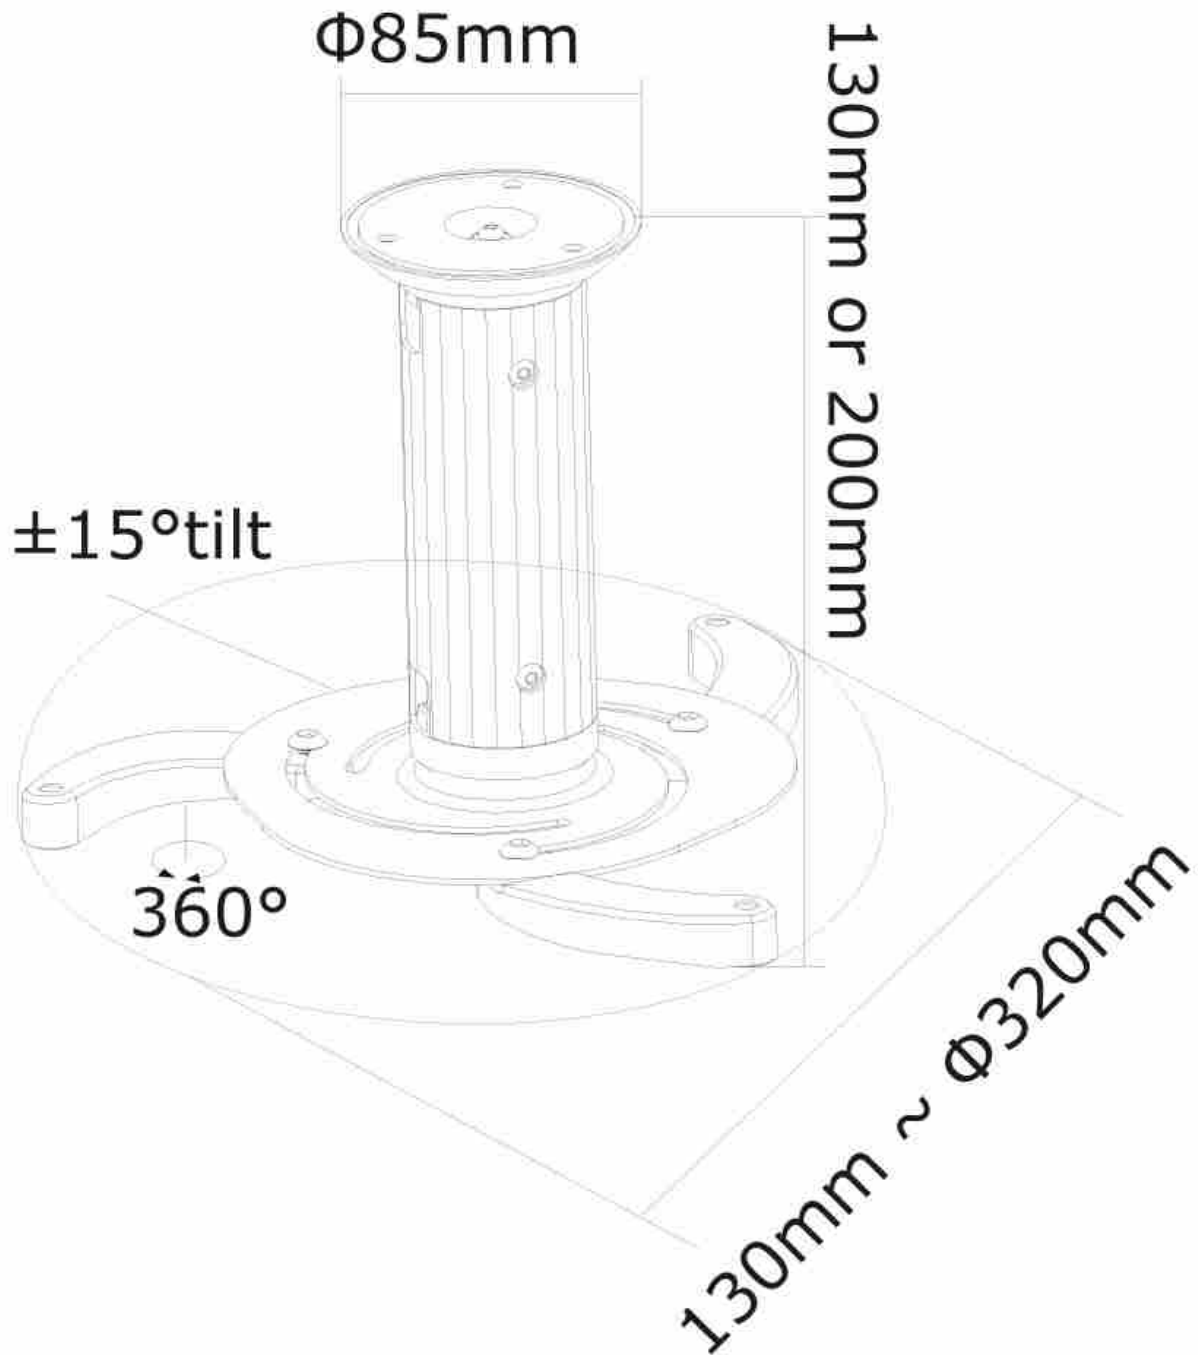

BEAMER-C80

NEOMOUNTS PROJECTOR CEILING MOUNT

Neomounts