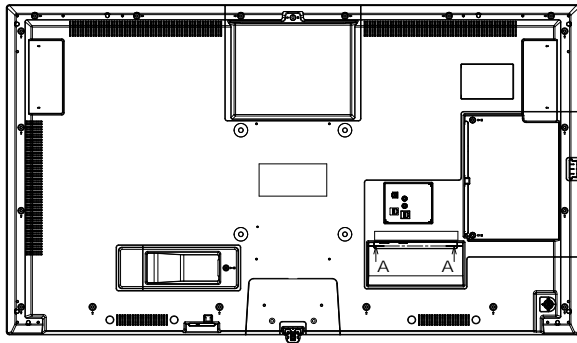

● Terminals

View from back