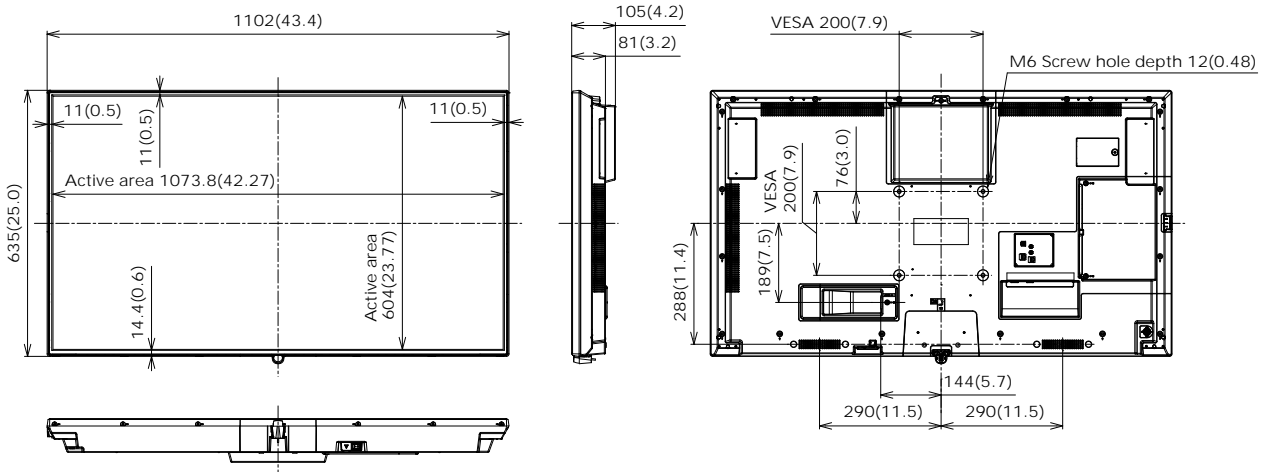

*Displaying a still image for a long time may cause burn-in (image persistence artifacts), it could be mitigated when display video image.

STANDARD (CERTIFICATIONS)

SAFETY REGULATIONS	EU/USA CB Report (LVD; IEC62368-1 2nd Edition + EU/USA Deviation) EU Deviation : EN62368-1:2014 2nd Edition USA Deviation : UL62368-1-2014, 2nd Edition UL Certification
RADIATION REGULATIONS	EU : EMC test report [Class-A] (CE; EN55032:2012/EN61000-3-2:2014/ EN61000-3-3:2013/EN55024:2010 IEC61000-4-2:2008 IEC61000-4-3:2010 IEC61000-4-4:2012 IEC61000-4-5:2005 IEC61000-4-6:2013 IEC61000-4-8:2009 IEC61000-4-11:2004) US : FCC [Class-A]

WIRELESS LAN FUNCTION

Compliance standard	IEEE 802.11 a/b/g/n Dual (Wireless LAN Standard protocol) Wi-Fi CERTIFIED
Channel	IEEE802.11a/b/g/n
Communication distance	Approx. 30 m (Depends on usage environment)

REMOTE CONTROL TRANSMITTER

Power Requirements	DC 3 V (AA Size batteries x 2)
Operating distance	Approx. 7 m (22.9 ft)*
Weight	Approx. 111 g (4 oz) including batteries
Dimensions (W x H x D)	51 x 161 x 27 mm (2" x 6.4" x 1.1")

*When operated directly in front of the IR sensor.

INCLUDED ACCESSORIES

- Remote Control x 1 - IR Sensor x 1 - IR Sensor Holder
- Screw (for IR Sensor's Holder) x 2 - Power Supply Code
- Batteries x 2: AA/R6/LR6 type - Cable Clamper x 3
- Spacer x 4 - Screw for spacer x 4

DIMENSIONS

Cautions: This drawing is not a scale
Units : mm (inches)