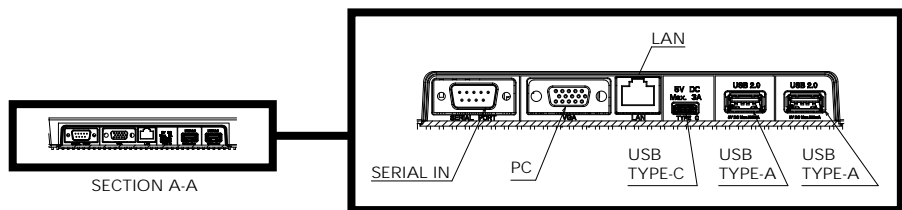

*3 : Only for SQE1W

*4 : Signals with ○ in the Plug and Play-supported signal column are the ones written in EDID (Extended Display Identification Data) of this unit.

For signals without ○ in the Plug and Play-supported signal column, resolutions may not be selected on the PC side even if this unit supports those signals.

Note

- An auto detected signal format may be differently displayed from the actual input signal.
- The i symbols (example 1080i) means Interlaced signal.

● Terminals

View from back

Magnified figure of terminal b

Magnified figure of terminal a

Sectional view of terminal a
(SERIAL / PC / LAN / USB TYPE-C / USB TYPE-A)

Terminal a
49SQE1W Terminal (Bottom) Units : mm (inch)

	SERIAL / PC	LAN	USB TYPE-C	USB TYPE-A
A	9.3 (0.37)	9.7 (0.38)	4.8 (0.19)	6.6 (0.26)
B	3.7 (0.15)	—	—	—
C	26.1 (1.03)			
D	9.4 (0.37)			
E	65.9 (2.59)			