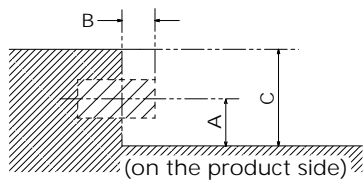

SERIAL / PC	LAN	USB TYPE-C	USB TYPE-A
A	9.3 (0.37)	9.7 (0.38)	4.8 (0.19)	6.6 (0.26)
B	3.7 (0.15)	—	—	—
C	26.1 (1.03)			
D	9.4 (0.37)			
E	65.9 (2.59)			

Sectional view of terminal b
(HDMI / DisplayPort / IR / AUDIO OUT)

Terminal b
49SQE1W Terminal (Side) Units : mm (inch)