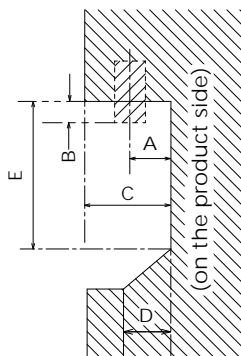

Note

- An auto detected signal format may be differently displayed from the actual input signal.
- The i symbols (example 1080i) means Interlaced signal.

● Terminals

View from back

Magnified figure of terminal b

Magnified figure of terminal a

Sectional view of terminal a
(SERIAL / PC / LAN / USB TYPE-C / USB TYPE-A)

Terminal a
49SQE1W Terminal (Bottom) Units : mm (inch)

	SERIAL / PC	LAN	USB TYPE-C	USB TYPE-A
A	9.3 (0.37)	9.7 (0.38)	4.8 (0.19)	6.6 (0.26)
B	3.7 (0.15)	—	—	—
C	26.1 (1.03)			
D	9.4 (0.37)			
E	65.9 (2.59)			