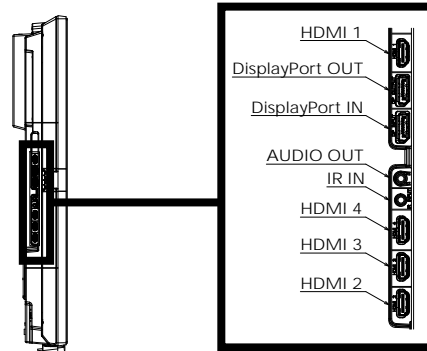

*1 : Pixel-Repetition signal (dot clock frequency 27.0 MHz) only

*2 : Following characters are abbreviation of input terminals.

H : HDMI (HDMI 1, 2, 3, 4)
 DP : Display Port
 Type-C : USB Type-C
 PC : D-sub RGB

*3 : Only for SQE1W

*4 : Signals with ○ in the Plug and Play-supported signal column are the ones written in EDID (Extended Display Identification Data) of this unit.

For signals without ○ in the Plug and Play-supported signal column, resolutions may not be selected on the PC side even if this unit supports those signals.

Note

- An auto detected signal format may be differently displayed from the actual input signal.
- The i symbols (example 1080i) means Interlaced signal.

● Terminals

View from back

Magnified figure of terminal b

Magnified figure of terminal a

Sectional view of terminal a
(SERIAL / PC / LAN / USB TYPE-C / USB TYPE-A)

Terminal a
49SQE1W Terminal (Bottom) Units : mm (inch)

	SERIAL / PC	LAN	USB TYPE-C	USB TYPE-A
A	9.3 (0.37)	9.7 (0.38)	4.8 (0.19)	6.6 (0.26)
B	3.7 (0.15)	—	—	—
C	26.1 (1.03)			
D	9.4 (0.37)			
E	65.9 (2.59)			