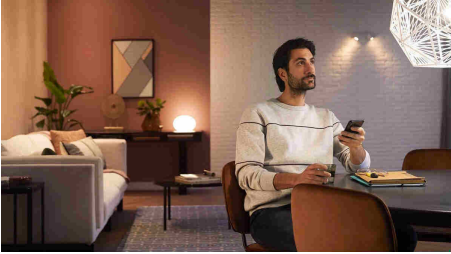

Set the right mood with warm to cool white light

These bulbs and light fixtures offer different shades of warm to cool white light. With complete dimmability from bright to low nightlights, you can tune your lights to the perfect shade and brightness of light for your daily needs.

Get the perfect light recipes for your daily activities