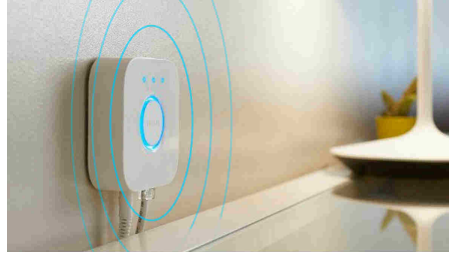

Set the right mood with warm to cool white light

These bulbs and light fixtures offer different shades of warm to cool white light. With complete dimmability from bright to low nightlights, you can tune your lights to the perfect shade and brightness of light for your daily needs.

Unlock the full suite of smart lighting features with the Bridge

The Bridge unlocks the features that make smart lighting truly smart – away-from-home control, voice control, automated lighting and much more. Add a Bridge to your setup to create immersive experiences, tap into technology that's secure and reliable, and more. The Bridge is the key to smart lighting like you've never seen before.