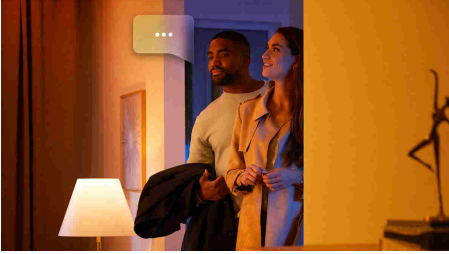

Easy smart lighting

Set the mood in any room of your home with the stylish Philips Hue Iris lamp in black. With a light that both washes the wall with colour and offers a gentle backlight, the Iris provides a sophisticated, unique effect. Add a Hue Bridge to unlock the full suite of smart lighting features.

Limitless possibilities

- Control with app or voice*
- A stylish plug-and-play lamp
- Beauty meets smarts
- Smart lights to help you wake up and go to sleep more naturally

Easy smart lighting

- Control up to 10 lights with the Bluetooth app
- Create a personalised experience with colourful smart light
- Set the right mood with warm to cool white light
- Get the perfect light recipes for your daily activities
- Unlock the full suite of smart lighting features with the Bridge

Replacement parts

- Replacement parts available for this product

Highlights

Control with app or voice*

Philips Hue works with Amazon Alexa, Siri and the Google Assistant. Simple voice commands let you dim, brighten or change the colour of your lights, whether you want to control a single lamp or all lights in your home. Voice control requires a Philips Hue Bridge and a compatible partner device.