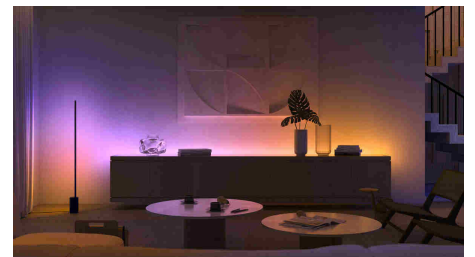

Create a personalised experience with colourful smart light

Transform your home with over 16 million colours, instantly creating the right atmosphere for any event. With the touch of a button, you can set a festive mood for a party, turn your living room into a movie theatre, enhance your home decor with colour accents, and much more.