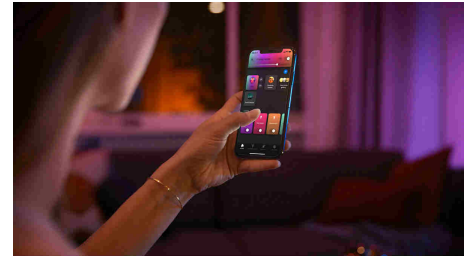

Beauty meets smarts

The iconic design of the Philips Hue Iris lamp has been reinvented. Available in black or white, the Iris features a fabric-wrapped cord, mixed materials, aluminium inner tube and unique light effect – a wash of colour with a gentle backlight – to create a sophisticated smart lamp.

Smart lights to help you wake up and go to sleep more naturally

Pair your Philips Hue Iris limited edition lamp with the Hue Bridge to unlock Wake up and Go to sleep routines, which help you fall asleep and wake up more naturally. The lamp's deep dimming capabilities paired with its diffused backlight allow you to wake up to your own personal sunrise in the morning as your lights gently brighten, or gradually dim warm white lights to help you drift off to sleep easier.

Control up to 10 lights with the Bluetooth app

With the Hue Bluetooth app, you can control your Hue smart lights in a single room of your home. Add up to 10 smart lights and control them all with just the touch of a button on your mobile device.