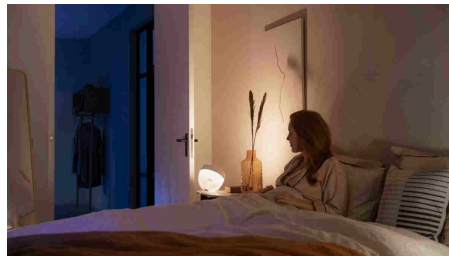

Easy smart lighting

Set the mood in any room of your home with the stylish Philips Hue Iris lamp in black. With a light that both washes the wall with colour and offers a gentle backlight, the Iris provides a sophisticated, unique effect. Add a Hue Bridge to unlock the full suite of smart lighting features.

A stylish plug-and-play lamp

The Philips Hue Iris lamp offers a unique style that complements any home decor. Place the accent lamp anywhere in your home, washing the living room walls with colourful light or setting it on a bedside table for a gentle nightlight.

Beauty meets smarts

The iconic design of the Philips Hue Iris lamp has been reinvented. Available in black or white, the Iris features a fabric-wrapped cord, mixed materials, aluminium inner tube and unique light effect – a wash of colour with a gentle backlight – to create a sophisticated smart lamp.

Smart lights to help you wake up and go to sleep more naturally

Pair your Philips Hue Iris limited edition lamp with the Hue Bridge to unlock Wake up and Go to sleep routines, which help you fall asleep and wake up more naturally. The lamp's deep dimming capabilities paired with its diffused backlight allow you to wake up to your own personal sunrise in the morning as your lights gently brighten, or gradually dim warm white lights to help you drift off to sleep easier.