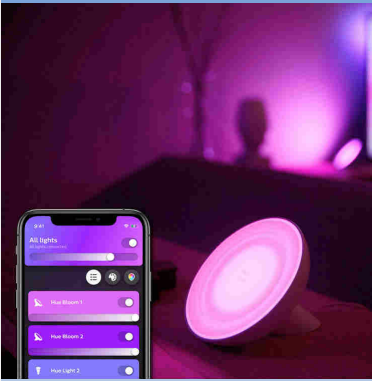

## Bloom table lamp

Hue White and Colour  
Ambiance

LED integrated

Instant control via Bluetooth

Control with app or voice\*

Add Hue Bridge to unlock more

8718699771126

## Easy smart lighting

Effortlessly set the mood in any room of your home with the unconventional, compact Philips Hue Bloom. Simply plug in to a plug socket and use the Bloom to cast colourful light as a standalone lamp or add it to your existing Hue system as an accent light. Add a Hue Bridge to unlock the full suite of features.

### Easy smart lighting

- Control up to 10 lights with the Bluetooth app
- Create a personalised experience with colourful smart light
- Set the right mood with warm to cool white light
- Get the perfect light recipes for your daily activities
- Unlock full suite of smart light features with Hue Bridge

## Set the right mood with warm to cool white light

These bulbs and light fixtures offer different shades of warm to cool white light. With complete dimmability from bright to low nightlights, you can tune your lights to the perfect shade and brightness of light for your daily needs.