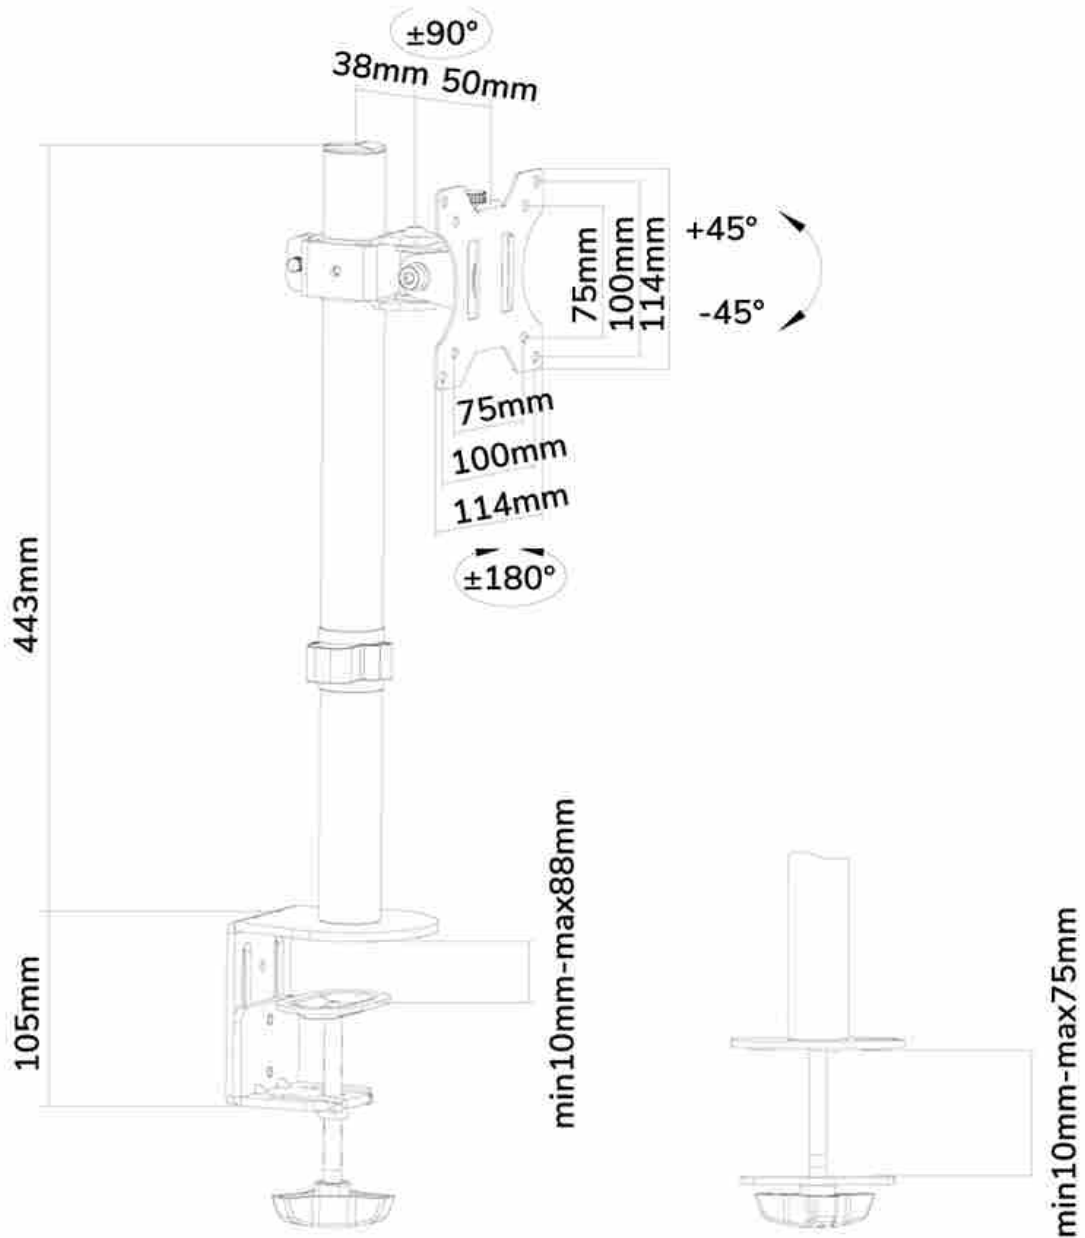

FPMA-D510BLACK

NEOMOUNTS DESK MONITOR ARM

Neomounts