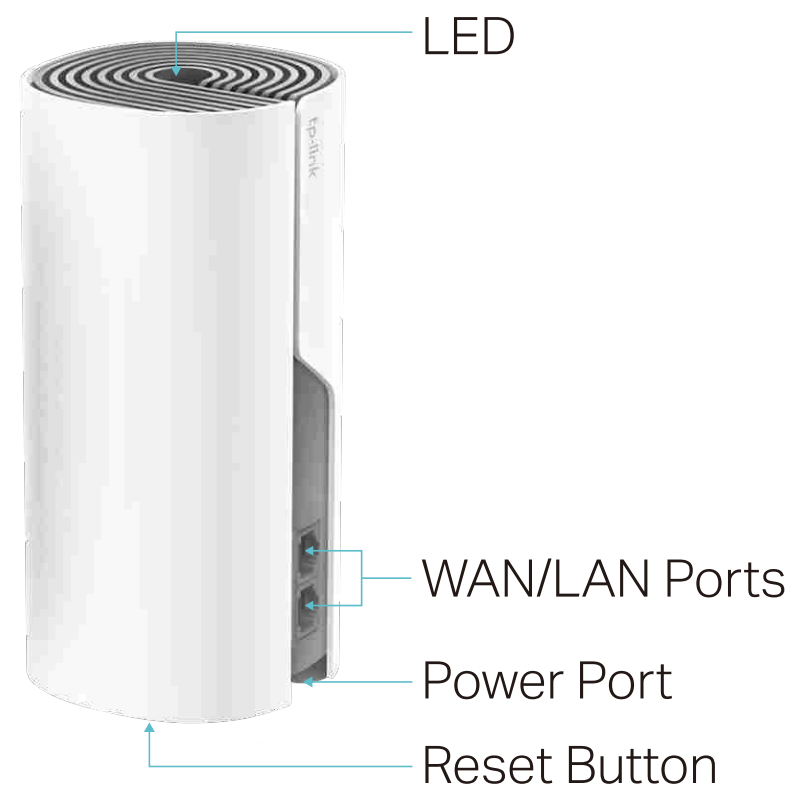

- Router Mode – Create an instant private wireless network
- Access Point Mode – Create Wi-Fi access for any existing wired network

Work with All Deco Models

Form a Mesh network with your desired Deco models

All Deco models can work together. Just expand Mesh Wi-Fi coverage anytime by adding more Decos

Specifications

Hardware

- Ports: 2× 10/100Mbps WAN/LAN ports, 1 power port
- Buttons: 1 Reset button on the underside
- Antenna Type: 2 internal dual-band antennas per Deco unit
- Dimensions: 7.5 × 3.6 × 3.6 in. (190.5 × 90.7 × 90.7 mm)
- Power Consumption (with power adapter): 7.7 W max
- Power Adapter Input: 100-240V~50-60Hz 0.3A
- Power Adapter Output: 9 V = 0.85A