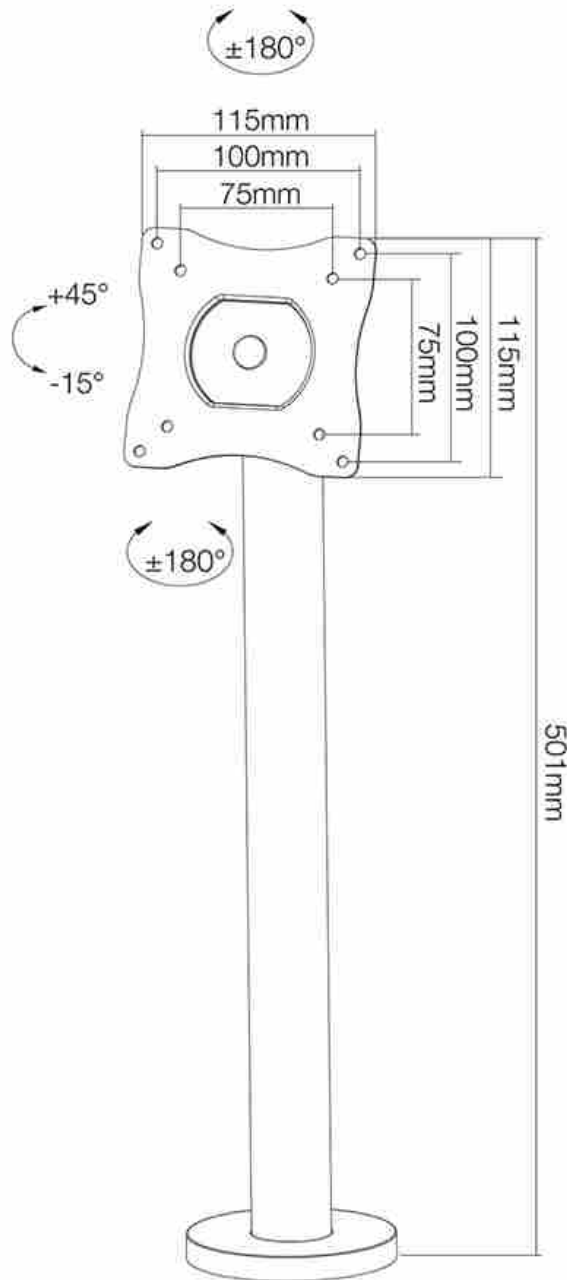

NS-DPOS100BLACK

NEOMOUNTS DESK MONITOR ARM

Neomounts