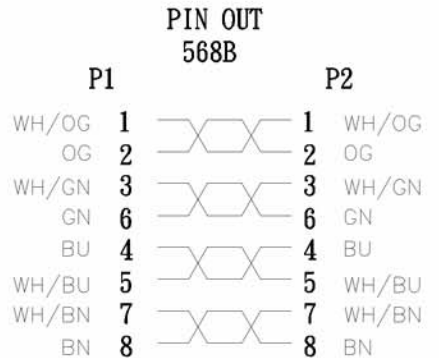

**NOTES:**  
 1:100% short,open and miss wire test.  
 2:Cable marking:4Pairs 24AWG LSZH CAT6 Verified For Gigabit Ethernet RoHS & REACH Compliant 7822851

|     |               |   |       |      |
|-----|---------------|---|-------|------|
| ③   | OUTER MOULDED | 70P PVC,THE COLOR ACCORDING TO CABLE COLOR                    | 0.018 | KG   |
| ②   | CONNECTOR     | UTP CAT6 8P8C TRANSPARENT PC HEAD,THE PIN FOR GOLD PLATED 3U" | 2     | PCS  |
| ①   | CABLE         | UTP CAT6(1P*24AWG (7/0.19) CCA)*4C,JACKET:LSZH,OD:5.8±0.2MM   | L     | M    |
| NO. | MATERIAL      | DESCRIPTION   | QTY.  | UNIT |