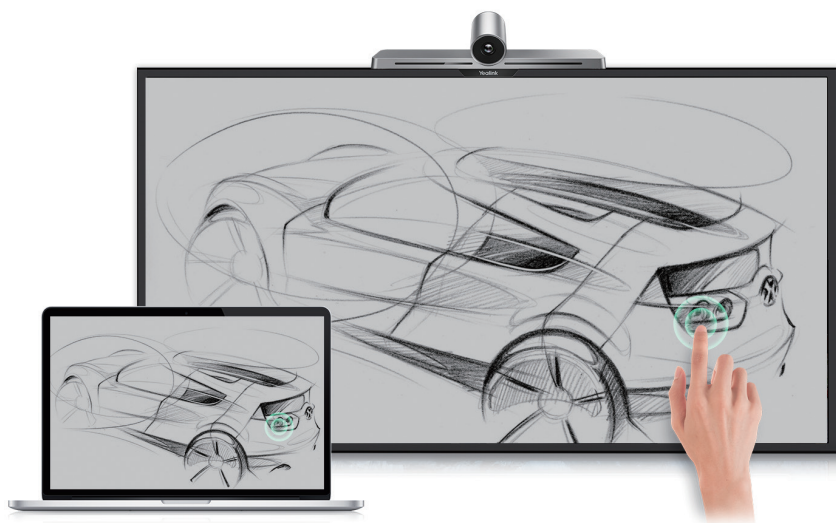

WPP20, Yealink Wireless Presentation Pod Plug and Play, The Easiest Way of Content Sharing

WPP20 is a wireless presentation pod that partners with the Yealink new generation video conferencing system to offer a high-quality content sharing experience. Adopting 5G Wi-Fi network connectivity, WPP20 enables content sharing on an external display with just a single tap. When paired with the Yealink video conferencing system and a touchscreen television, WPP20's embedded meeting assistant software offers rich functionality such as inviting participants, conference recording and even reverse control of the laptop from the television screen. This rich feature set transforms any conference room into a hassle-free space for team collaboration.

One-click, Trouble-free Presentations

- Easy Sharing. WPP20 connects to Yealink's 5GHz 802.11ac Wi-Fi network without the need for a router. With its excellent anti-interference capability, content sharing is smoother and easier than ever.
- Instant installation. Simply plug in WPP20 to a laptop via the universal USB port for a quick connection with the conferencing system. Users can click the button and start content sharing immediately, without any additional apps or software.
- Eliminate cabling. The wireless connectivity eliminates the cabling mess in the area between the display and the conference desk, reducing deployment costs and enabling a clutter-free meeting space.

Feature-rich Control Functionality

WPP20's embedded meeting assistant software offers rich functionality such as inviting participants and conference recording, ensuring a fluid workflow and more effective meeting experience.

Intuitive Reverse Control for Interactive Television

Interoperable with a touchscreen television, reverse control of the computer or laptop is easily enabled by clicking or dragging directly on your interactive television when paired with the Yealink video conferencing system and a touchscreen television.