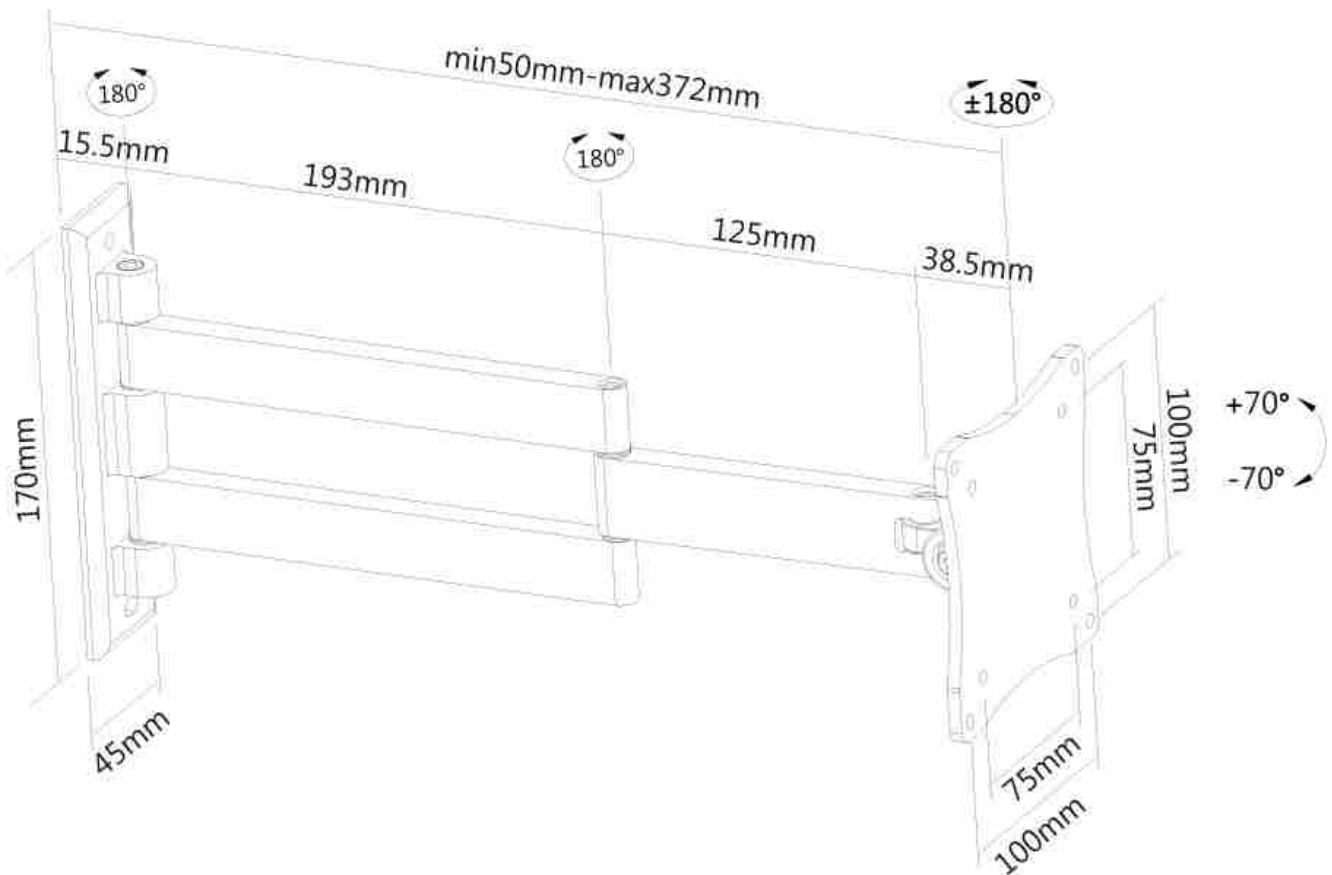

FPMA-W830BLACK

NEOMOUNTS TV/MONITOR WALL MOUNT

Neomounts