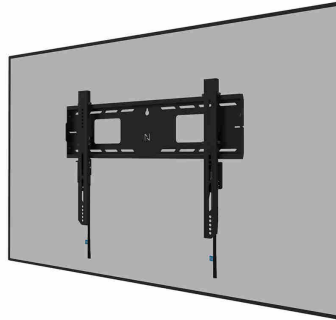

WL30-750BL16

NEOMOUNTS HEAVY DUTY TV WALL MOUNT

SPECIFICATIONS

GENERAL

Min. screen size*	42 inch
Max. screen size*	86 inch
Max. weight	125 kg (per screen)
Screens	1
VESA minimum	100x100 mm
VESA maximum	600x400 mm
Distance to wall	4,2 cm

FUNCTIONALITY

Type	Fixed
Height adjustment	1 cm
Lockable	Lockable - Padlock not included
Height	48,4 cm
Width	68,6 cm
Depth	4,2 cm
Adjustment type	Manual

INFORMATION

Color	Black
Main material	Steel
Warranty	5 year
EAN code	8717371443269

*Please note: The inch sizes stated are just an indication, combined with the weight and VESA sizes. The maximum weight and VESA size are absolute restrictions for the products and should not be exceeded.

Neomounts

Neomounts

Neomounts WL30-750BL16 fixed wall mount for 42-86" screens - Black

The Neomounts WL30-750BL16 LEVEL is the ultimate solution for securely mounting an interactive or heavy weight display up to 86" with a maximum capacity of 125 kg. This heavy-duty wall mount features a high profile wall plate and is engineered for stability and precision, ensuring your screen is securely mounted even on uneven surfaces. The wall mount is designed to provide the sturdiest and most stable touch screen experience. The brackets of the WL30-750BL16 feature depth adjustable wall supports on the lower brackets for better weight distribution and maximum stability. The mount features individual adjustable brackets (10 mm) for securely adjusting the display height or levelling it.

The LEVEL-750 wall mount has a profile depth of 4,2 cm and is suitable for screens that meet VESA hole pattern 100x100 to 600x400 mm. Its quickly connectable wall plate allows for multiple screen mounting, while a clever kickstand service position provides easy access to cables and connectors. Additionally, the wall plate is designed with specific cut-outs for wall sockets and securing devices and cables. It features various perforated holes for easy tie-wrap cable fixing and provides space for cable storage, ensuring a clean and tidy finishing.

The WL30-750BL16 includes an safe and practical pull & release system, allowing you to quickly attach and detach the display in a safe and secure manner. It is possible to lock the brackets using a padlock (not included) for extra screen security.

For simple and effective storage, an optionally available AV-rack can be installed to the left or right side of the mount.