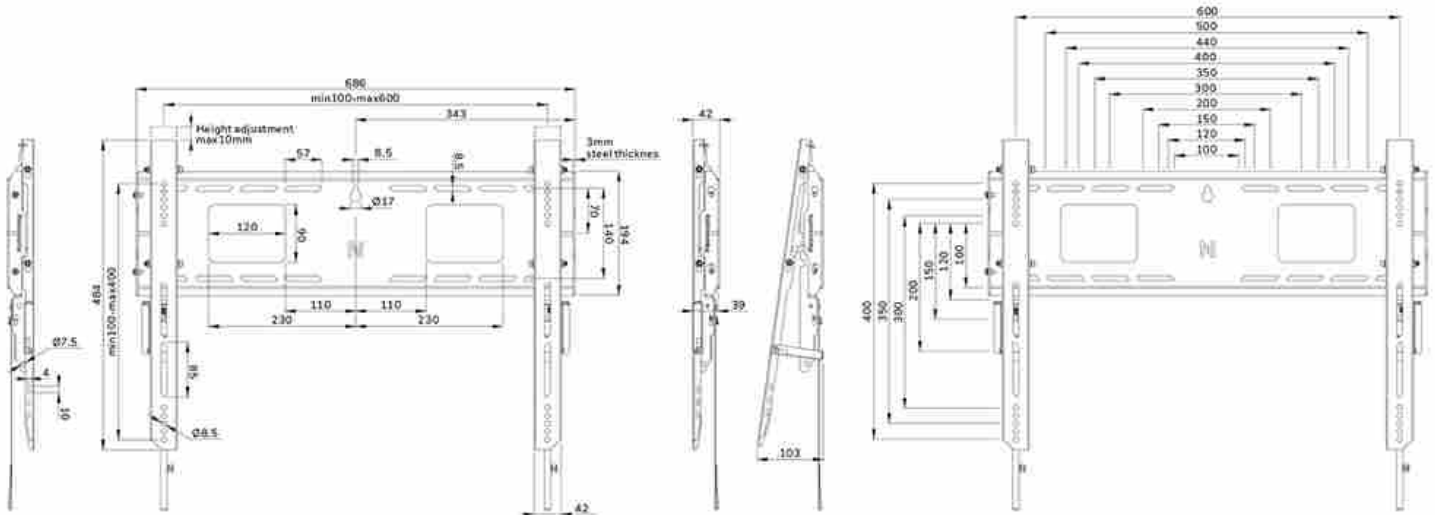

#### FUNCTIONALITY

Type	Fixed
Height adjustment	1 cm
Lockable	Lockable - Padlock not included
Height	48,4 cm
Width	68,6 cm
Depth	4,2 cm
Adjustment type	Manual

### Neomounts WL30-750BL16 fixed wall mount for 42-86" screens - Black

The Neomounts WL30-750BL16 LEVEL is the ultimate solution for securely mounting an interactive or heavy weight display up to 86" with a maximum capacity of 125 kg. This heavy-duty wall mount features a high profile wall plate and is engineered for stability and precision, ensuring your screen is securely mounted even on uneven surfaces. The wall mount is designed to provide the sturdiest and most stable touch screen experience. The brackets of the WL30-750BL16 feature depth adjustable wall supports on the lower brackets for better weight distribution and maximum stability. The mount features individual adjustable brackets (10 mm) for securely adjusting the display height or levelling it.

The LEVEL-750 wall mount has a profile depth of 4,2 cm and is suitable for screens that meet VESA hole pattern 100x100 to 600x400 mm. Its quickly connectable wall plate allows for multiple screen mounting, while a clever kickstand service position provides easy access to cables and connectors. Additionally, the wall plate is designed with specific cut-outs for wall sockets and securing devices and cables. It features various perforated holes for easy tie-wrap cable fixing and provides space for cable storage, ensuring a clean and tidy finishing.

For simple and effective storage, an optionally available AV-rack can be installed to the left or right side of the mount.

WL30-750BL16

NEOMOUNTS HEAVY DUTY TV WALL MOUNT

Neomounts

Measuring unit: mm