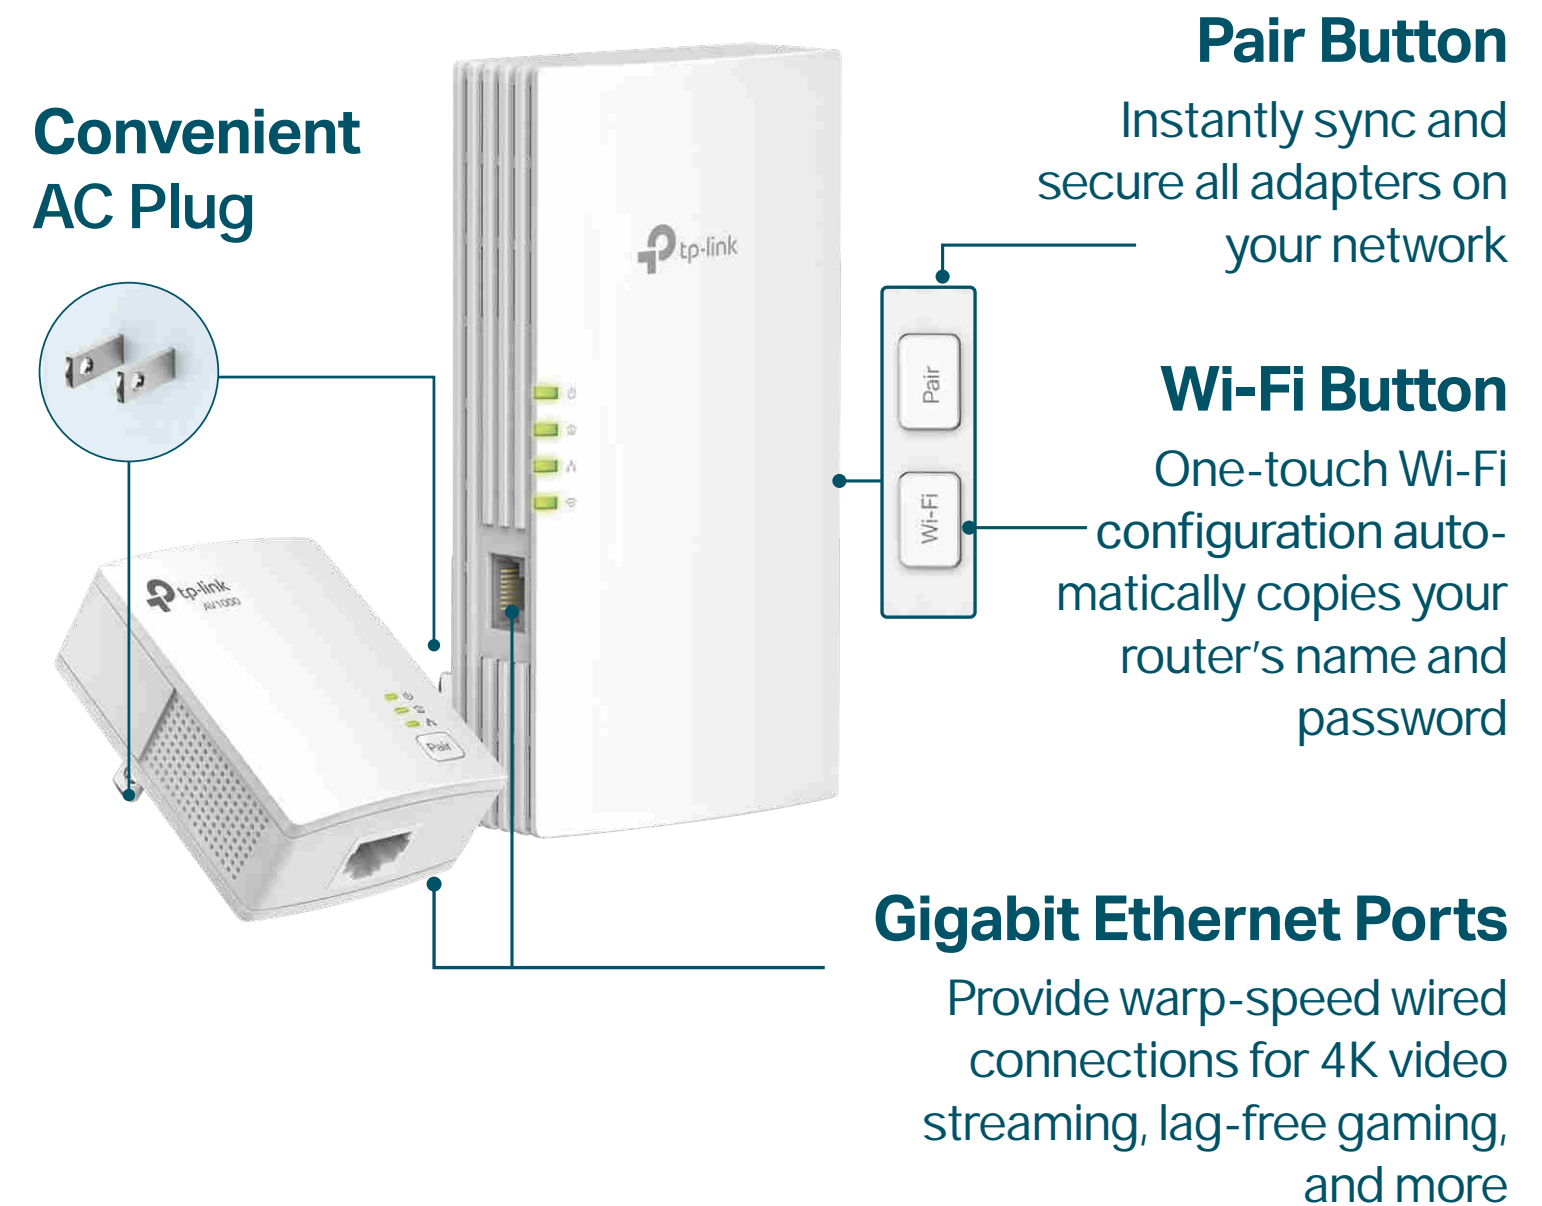

Specifications

Hardware

- Transmission Speeds:

- Powerline: Up to 1000 Mbps

- Ethernet: 10/100/1000 Mbps

- Standards and Protocols:

- HomePlug AV2, HomePlug AV, IEEE 1901, IEEE 802.3, IEEE 802.3u, IEEE 802.3ab, IEEE 802.11b/g/n (2.4GHz), IEEE 802.11a/n/ac/ax (5GHz)

- Interface: TL-WPA7817: 1 Ethernet Port; TL-PA7017: 1 Ethernet Port

- Plug Type: US

- Button: Pair, Wi-Fi (TL-WPA7817 only)

- LED Indicator: Power, Powerline, Ethernet, Wi-Fi (TL-WPA7817 only)

- Dimensions (W x D x H):

- TL-WPA7817: 3.1 × 1.3 × 5.9 in. (78 × 33.9 × 149 mm)

- TL-PA7017: 2.0 × 1.3 × 2.6 in. (52 × 33.5 × 65 mm)

- IGMP: IGMP v1/v2/v3

- Power Consumption:

- TL-WPA7817: Maximum: 12.56 W, Typical: 8.25 W

- TL-PA7017: Maximum: 2.9 W, Typical: 2.6 W

- Range: Up to 300 meters / 1000 feet over existing electrical wiring[†]

- Compatibility:

- Compatible with all routers and HomePlug AV/AV2 Powerline adapters[§]

www.tp-link.com

TP-Link AX1500 Powerline AX1500 Wi-Fi 6 Kit TL-WPA7817 KIT