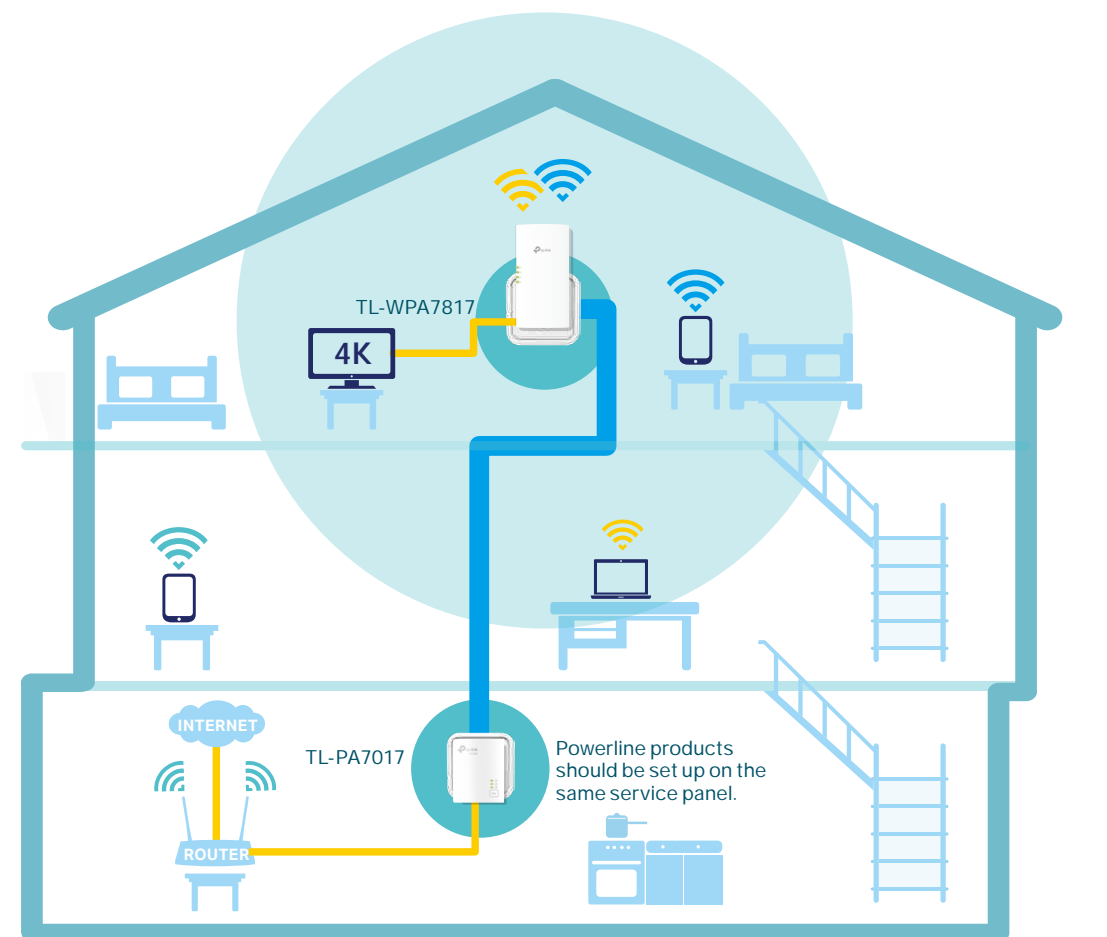

Seamless Roaming

Connects mobile devices to your routers or extenders that provide the best coverage. Devices compatible with EasyMesh also share a single Wi-Fi name so you stay connected in every room.

*TP-Link EasyMesh-compatible products can network with other devices that use EasyMesh. Failed connections may be due to firmware conflicts of different vendors.

The EasyMesh-Compatible function is still being developed on some models and will be supported in subsequent software updates. This product is compatible with standardized EasyMesh technology but has not obtained the Wi-Fi EasyMesh certification.

For more information, visit <https://www.tp-link.com/easymesh/>.

Highlights

Easily Extend Fast, Reliable Wi-Fi to Every Room

The AV1000 Gigabit Powerline AX1500 Wi-Fi 6 Kit brings internet to any area with a power outlet using your home's electrical wiring.

- No need for new wires or drilling
- Network passes through walls and floors
- Connects more devices by adding more adapters

AV1000 Powerline

HomePlug AV2 Standard Compliant

Provides stable, high-speed data transfer rates up to 1000 Mbps with a maximum range of 300 meters over your existing wiring.[†]