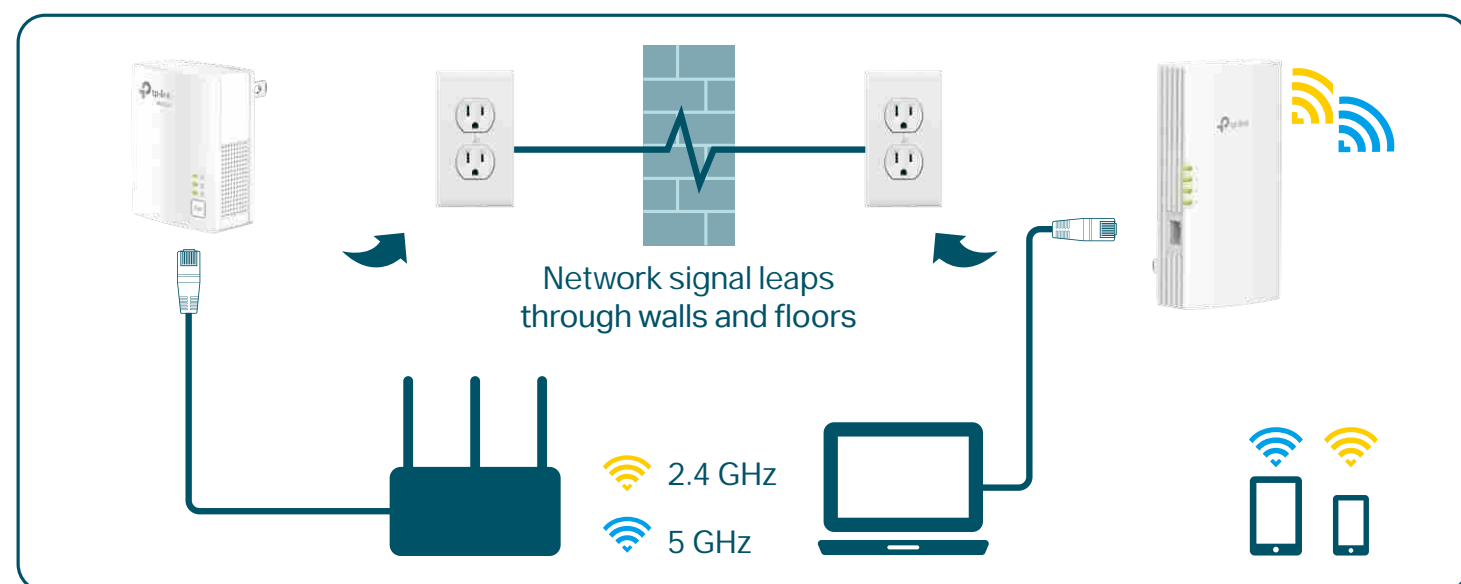

AV1000 Powerline AX1500 Wi-Fi 6 Kit

Extend Fast, Reliable Wi-Fi to Every Room

TL-WPA7817 KIT

 Plug and Play

 One-Touch Wi-Fi
Configuration

 One-Button
Security

Highlights

Plug and Play

Powerline adapters and extenders must be deployed in a set of two or more and be connected to the same service panel.

EasyMesh-Compatible

Connect with an EasyMesh-compatible router to create a mesh network for seamless whole home coverage or any other Wi-Fi router to boost your Wi-Fi range.

Seamless Roaming

Connects mobile devices to your routers or extenders that provide the best coverage. Devices compatible with EasyMesh also share a single Wi-Fi name so you stay connected in every room.