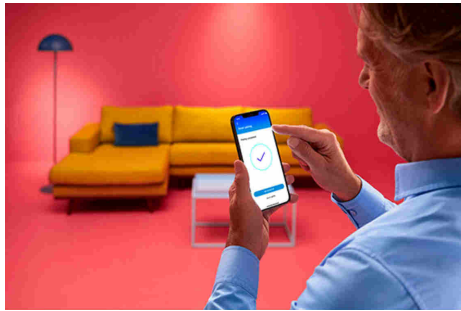

Wi-Fi BLE MOBILE PORTABLE LIGHT UK

Turn your personal space into all kinds of special by exploring endless combinations of soft light and colourful gradients. Bring Mobile LED light along, anywhere inside or even outside your home and make your cosy corner truly inviting.

PRODUCT HIGHLIGHTS

- Full colour
- Dual zone light effect
- Touch panel control

Smart lighting functionalities easy to set up

Enjoy the benefits of smart features instantly, just by connecting your WiZ light to your Wi-Fi network. Control lights easily when you're away from home and scheduling lights to go on and off automatically. No need to install additional hardware such as hub or gateway!

Exclusive SpaceSense™ light that turns on with movement

WiZ's SpaceSense technology turns your lights into motion sensors. With a minimum of two WiZ lights in a room, you can activate the SpaceSense feature in the WiZ app and get the lights to turn on and off automatically with motion detection. It's simple. It's SpaceSense. It's WiZ.