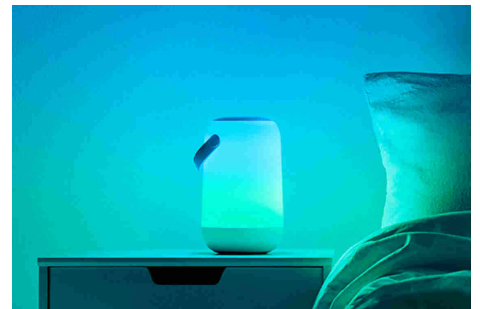

Unique dual zone light effect

Try all kinds of light colors to create a unique gradient that's really you. Play with dynamic light modes to create Scenes that fit your mood. Upper and lower parts of the lamp emit different colours.