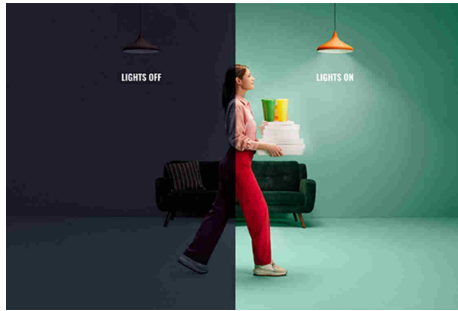

Wi-Fi BLE MOBILE PORTABLE LIGHT UK

Turn your personal space into all kinds of special by exploring endless combinations of soft light and colourful gradients. Bring Mobile LED light along, anywhere inside or even outside your home and make your cosy corner truly inviting.

PRODUCT HIGHLIGHTS

- Full colour
- Dual zone light effect
- Touch panel control

Smart lighting functionalities easy to set up

Enjoy the benefits of smart features instantly, just by connecting your WiZ light to your Wi-Fi network. Control lights easily when you're away from home and scheduling lights to go on and off automatically. No need to install additional hardware such as hub or gateway!

Millions of colours and changing light modes to make your day

Choose any light colour you like or simply apply a dynamic light mode that we've designed for you. Fireplace or Ocean, for example, will help you create an amazing atmosphere and lift your mood.

Set the right ambience with tunable warm to cool white light

Choose from a wide range of energising cool white to soft warm white light, or simply select from the preset modes such as Focus and Relax to create the best ambience for your activities.