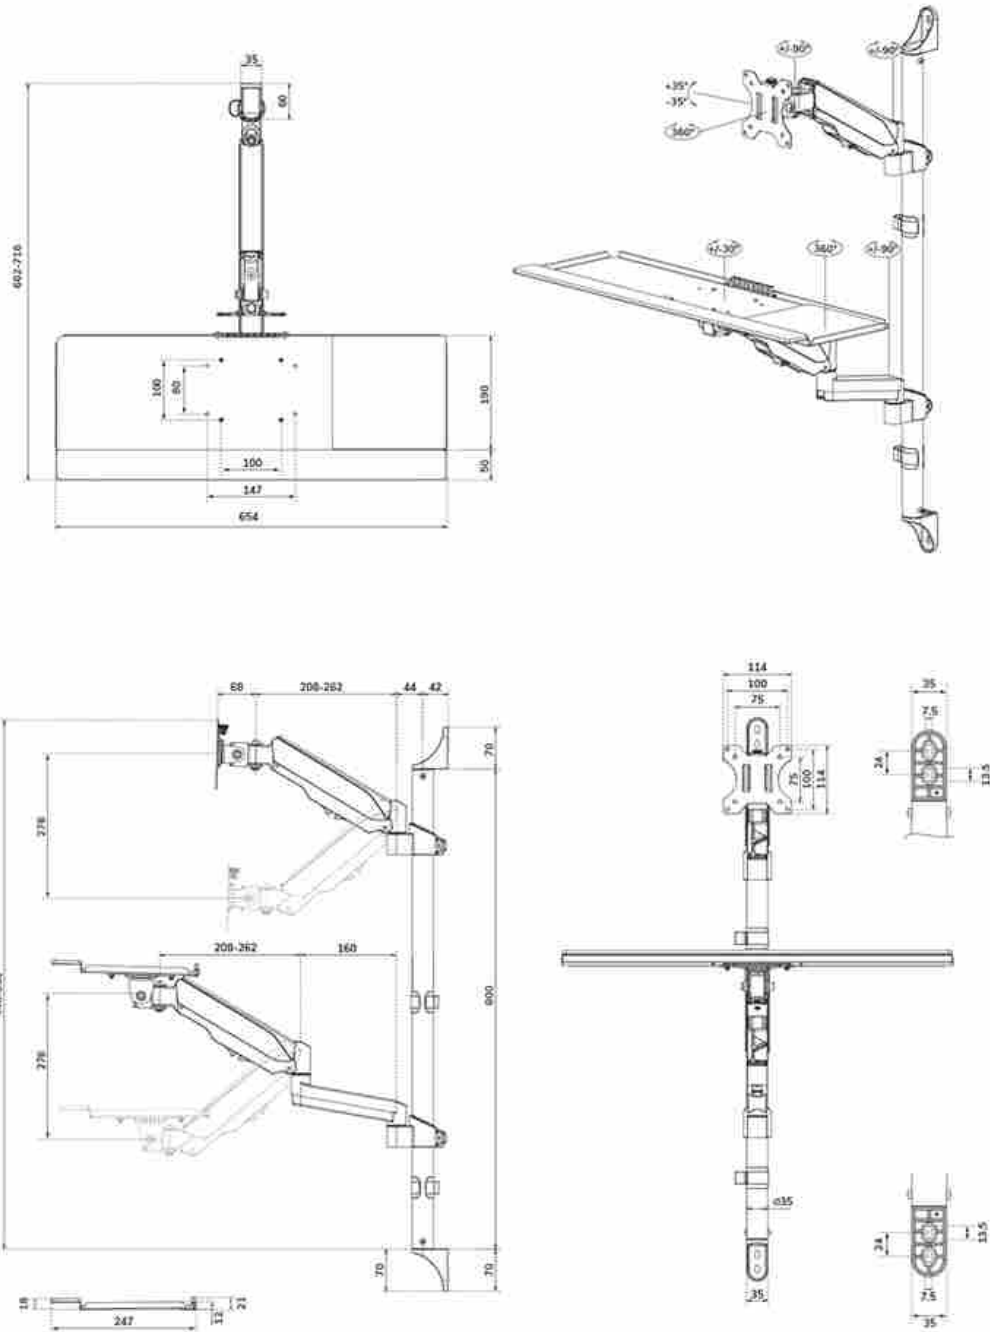

#### FUNCTIONALITY

Type	Full motion
Height adjustment	44-95 cm
Width adjustment	52,4 cm
Depth adjustment	6,8-37,4 cm
Tilt (degrees)	+35°, -35°
Swivel (degrees)	+90°, -90°
Rotate (degrees)	+180°, -180°
Height	94 cm
Width	65,4 cm
Depth	73 cm
Adjustment type	Gas spring

### Neomounts WL90-325BL1 height adjustable wall mounted workstation for 17-32" screens, keyboard and mouse - Black

The Neomounts WL90-325BL1 is a full motion height adjustable wall mounted workstation for screens up to 32", keyboard and mouse. The mount can support screens up to 9 kg (curved: 6 kg), while the keyboard tray can support max. 1 kg. The versatile tilt (70°), rotate (360°) and swivel (180°) technology allows the monitor arm to change to any viewing angle to fully benefit from the capabilities of the screen. The keyboard tray includes a wrist support and mouse pad for optimum comfort.

The WL90-325BL1 is suitable for screens that are compatible with VESA hole pattern 75x75 or 100x100 mm and is equipped with a Quick-release VESA system for fast and easy installation. For non-standard hole patterns, Neomounts has various VESA optional adapter plates available.

WL90-325BL1

NEOMOUNTS WALL MOUNTED SIT-STAND

Neomounts

Measuring unit: mm