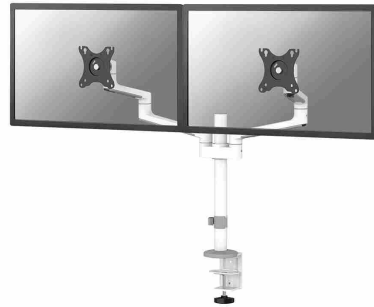

DS60-425WH2

NEOMOUNTS DESK MONITOR ARM

SPECIFICATIONS

GENERAL

Min. screen size*	17 inch
Max. screen size*	27 inch
Max. weight	8 kg (per screen)
Screens	2
VESA minimum	75x75 mm
VESA maximum	100x100 mm
Desk mount	Grommet Clamp
Distance to wall	12,8-46 cm

FUNCTIONALITY

Height adjustment	29,5-60,7 cm
Width adjustment	33,2 cm
Depth adjustment	6,6-39,8 cm
Lockable	Not lockable
Tilt (degrees)	+90°, -30°
Swivel (degrees)	+90°, -90°
Rotate (degrees)	360°
Height	76,3 cm
Width	88,8 cm
Depth	46 cm
Adjustment type	Manual

Neomounts

Neomounts

Neomounts DS60-425WH2 full motion desk monitor arm for 17-27" screens - White

The Neomounts DS60-425WH2 NEXT Lite is a full motion desk mount for two screens up to 27" with a maximum weight capacity of 8 kg per screen. The versatile tilt (120°), rotate (360°) and swivel (180°) technology allows you to adjust the mount to the optimal viewing angle for your screens. Additionally, the mount has manual height and depth adjustment to create the perfect working position.

Due to the short T-Rex® upper arm of the NEXT Lite, only minimal depth is required when placed near a wall or separation panel. This allows the screens to be positioned further away from the user which is better for the eyes and also leaves more space for good ergonomic working posture. The smart internal cable management system ensures orderly routing of the cables. The DS60-425WH2 is suitable for screens that meet VESA hole pattern 75x75 or 100x100 mm. Neomounts offers various optional VESA adapter plates for deviating hole patterns. The DS60-425WH2 is equipped with an Easy-release VESA system for easy installation and comes with both desk clamp and grommet.