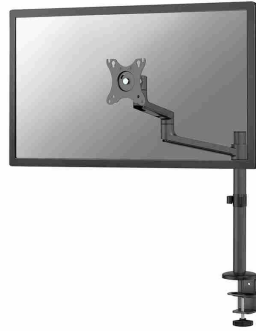

DS60-425BL1

NEOMOUNTS DESK MONITOR ARM

SPECIFICATIONS

GENERAL

Min. screen size*	17 inch
Max. screen size*	27 inch
Max. weight	8 kg (per screen)
Screens	1
VESA minimum	75x75 mm
VESA maximum	100x100 mm
Desk mount	Grommet Clamp
Distance to wall	12,8-45,9 cm

FUNCTIONALITY

Height adjustment	27,5-55,5 cm
Width adjustment	33,2 cm
Depth adjustment	6,6-39,8 cm
Lockable	Not lockable
Tilt (degrees)	+90°, -30°
Swivel (degrees)	+90°, -90°
Rotate (degrees)	360°
Height	61,1 cm
Width	45,3 cm
Depth	45,9 cm
Adjustment type	Manual

Neomounts

Neomounts

Neomounts DS60-425BL1 full motion desk monitor arm for 17-27" screens - Black

The Neomounts DS60-425BL1 NEXT Lite is a full motion desk mount for screens up to 27" with a maximum weight capacity of 8 kg. The versatile tilt (120°), rotate (360°) and swivel (180°) technology allows you to adjust the mount to the optimal viewing angle for your screen. Additionally, the mount has manual height and depth adjustment to create the perfect working position.

Due to the short T-Rex® upper arm of the NEXT Lite, only minimal depth is required when placed near a wall or separation panel. This allows the screen to be positioned further away from the user which is better for the eyes and also leaves more space for good ergonomic working posture. The smart internal cable management system ensures orderly routing of the cables. The DS60-425BL1 is suitable for screens that meet VESA hole pattern 75x75 or 100x100 mm. Neomounts offers various optional VESA adapter plates for deviating hole patterns. The DS60-425BL1 is equipped with an Easy-release VESA system for easy installation and comes with both desk clamp and grommet.