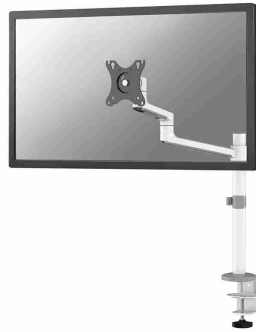

DS60-425WH1

NEOMOUNTS DESK MONITOR ARM

SPECIFICATIONS

GENERAL

Min. screen size*	17 inch
Max. screen size*	27 inch
Max. weight	8 kg (per screen)
Screens	1
VESA minimum	75x75 mm
VESA maximum	100x100 mm
Desk mount	Grommet Clamp
Distance to wall	12,8-45,9 cm

FUNCTIONALITY

Height adjustment	27,5-55,5 cm
Width adjustment	33,2 cm
Depth adjustment	6,6-39,8 cm
Lockable	Not lockable
Tilt (degrees)	+90°, -30°
Swivel (degrees)	+90°, -90°
Rotate (degrees)	360°
Height	61,1 cm
Width	45,3 cm
Depth	45,9 cm
Adjustment type	Manual

Neomounts

Neomounts

Neomounts DS60-425WH1 full motion desk monitor arm for 17-27" screens - White

The Neomounts DS60-425WH1 NEXT Lite is a full motion desk mount for screens up to 27" with a maximum weight capacity of 8 kg. The versatile tilt (120°), rotate (360°) and swivel (180°) technology allows you to adjust the mount to the optimal viewing angle for your screen. Additionally, the mount has manual height and depth adjustment to create the perfect working position.

Due to the short T-Rex® upper arm of the NEXT Lite, only minimal depth is required when placed near a wall or separation panel. This allows the screen to be positioned further away from the user which is better for the eyes and also leaves more space for good ergonomic working posture. The smart internal cable management system ensures orderly routing of the cables. The DS60-425WH1 is suitable for screens that meet VESA hole pattern 75x75 or 100x100 mm. Neomounts offers various optional VESA adapter plates for deviating hole patterns. The DS60-425WH1 is equipped with an Easy-release VESA system for easy installation and comes with both desk clamp and grommet.