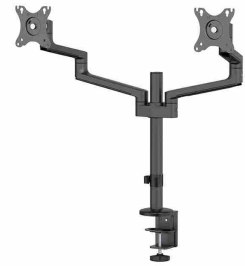

DS60-425BL2

NEOMOUNTS DESK MONITOR ARM

SPECIFICATIONS

GENERAL

Min. screen size*	17 inch
Max. screen size*	27 inch
Max. weight	8 kg (per screen)
Screens	2
VESA minimum	75x75 mm
VESA maximum	100x100 mm
Desk mount	Grommet Clamp
Distance to wall	12,8-46 cm

FUNCTIONALITY

Height adjustment	29,5-60,7 cm
Width adjustment	33,2 cm
Depth adjustment	6,6-39,8 cm
Lockable	Not lockable
Tilt (degrees)	+90°, -30°
Swivel (degrees)	+90°, -90°
Rotate (degrees)	360°
Height	76,3 cm
Width	88,8 cm
Depth	46 cm
Adjustment type	Manual

Neomounts

Neomounts

Neomounts DS60-425BL2 full motion desk monitor arm for 17-27" screens - Black

The Neomounts DS60-425BL2 NEXT Lite is a full motion desk mount for two screens up to 27" with a maximum weight capacity of 8 kg per screen. The versatile tilt (120°), rotate (360°) and swivel (180°) technology allows you to adjust the mount to the optimal viewing angle for your screens. Additionally, the mount has manual height and depth adjustment to create the perfect working position.

Due to the short T-Rex® upper arm of the NEXT Lite, only minimal depth is required when placed near a wall or separation panel. This allows the screens to be positioned further away from the user which is better for the eyes and also leaves more space for good ergonomic working posture. The smart internal cable management system ensures orderly routing of the cables. The DS60-425BL2 is suitable for screens that meet VESA hole pattern 75x75 or 100x100 mm. Neomounts offers various optional VESA adapter plates for deviating hole patterns. The DS60-425BL2 is equipped with an Easy-release VESA system for easy installation and comes with both desk clamp and grommet.