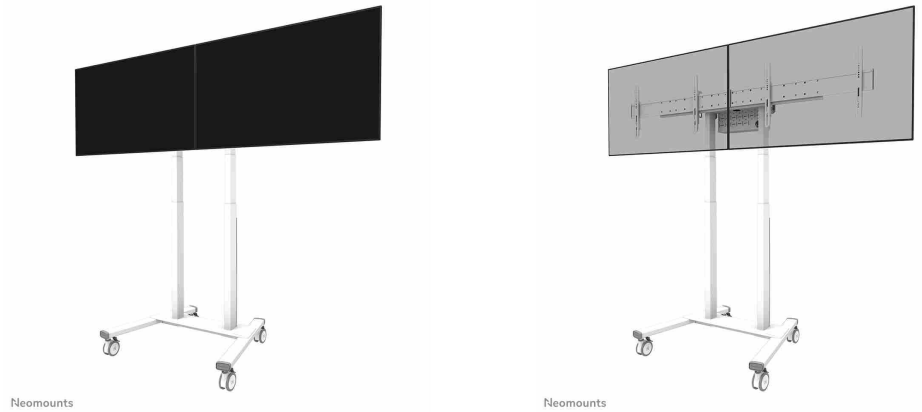

ADM-875WH2

SPECIFICATIONS

GENERAL

Min. screen size*	42 inch
Max. screen size*	65 inch
Max. weight	50 kg (per screen)
Screens	2
VESA minimum	100x100
VESA maximum	800x400

FUNCTIONALITY

Height adjustment	1 cm
Lockable	Lockable - Lock not included
Height	65 cm
Width	213 cm
Depth	5,9 cm
Adjustment type	Micro adjustment

INFORMATION

Color	White
Main material	Steel
Warranty	5 year
EAN code	8717371440725

*Please note: The inch sizes stated are just an indication, combined with the weight and VESA sizes. The maximum weight and VESA size are absolute restrictions for the products and should not be exceeded.

NEOMOUNTS DUAL SCREEN ADAPTER

Neomounts ADM-875WH2 dual screen adapter for FL55-875WH1 and WL55-875WH1 - White

The Neomounts ADM-875WH2 is a dual screen adapter optional for the FL55-875WH1 mobile floor stand and WL55-875WH1 wall stand. The adapter allows the installation of 2 screens from 42" up to 65" with a maximum weight of 40 kg per screen. The height adjustable brackets ensure perfect alignments of the screens. It is possible to lock these brackets, using a padlock (not included). It is also possible to install a XXL display up to VESA 2000x600 mm and max 80 kg.