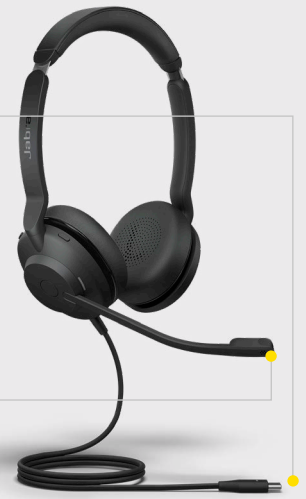

Instant 'do not disturb' sign.

The Evolve2 30 automatically knows when you need peace and quiet, with an integrated busylight that turns on automatically when you're on a call. You can also turn it on manually to signal 'do not disturb' mode.

Future-proof tech that gets better with age.

Upgradeable platform that will add even more value to your investment, with future firmware upgrades through Jabra Xpress.

¹ Based on Jabra calculations, compared to Evolve 30.
* Microsoft Teams variant only.

HOW TO START

Plug the Jabra Evolve2 30 into either a USB-A or USB-C port on your computer (depending on the USB variant of the headset).

Position the microphone near your mouth.

HOW TO USE

🔊+ Press x1

⏸ Press and hold for 1 sec